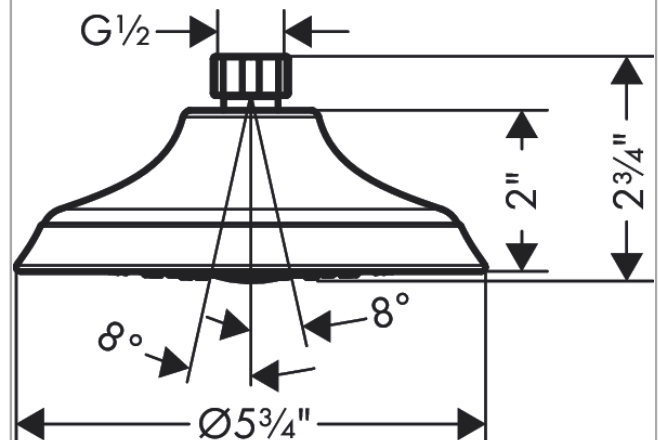

Joleena
Showerhead 150 1-Jet, 1.75 GPM
 Finishes : **brushed nickel** Part no. : **04780820**

Description

Features

- Spray modes: Full
- 45 no-clog spray channels
- Flow: 1.75 GPM (6.6 L/Min)
- Fully-finished matching spray face

Item details

List Price \$ 100.00

Technology

Compliance

Product image

Scale drawing

Joleena
Showerhead 150 1-Jet, 1.75 GPM
Finishes : **brushed nickel** Part no. : **04780820**

Exploded drawing

Year of production: >09/19

Joleena

Showerhead 150 1-Jet, 1.75 GPM

Finishes : **brushed nickel** Part no. : **04780820**

Spare parts list

Year of production: >**09/19**

Pos.	Description	Part no.	Price	PU
1	filter packing	94246000	-	1