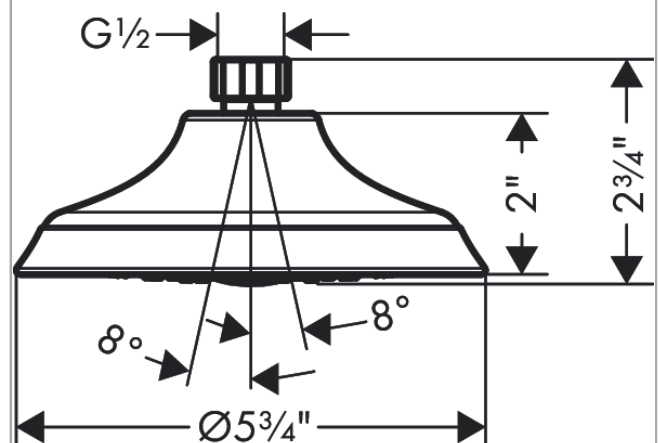

**Joleena**  
**Showerhead 150 1-Jet, 1.5 GPM**  
 Finishes : **chrome** Part no. : **04781000**

**Description**

**Features**

- Spray modes: Full
- 45 no-clog spray channels
- Flow: 1.5 GPM (5.7 L/Min)
- Fully-finished matching spray face

**Item details**

List Price \$ 79.00

**Technology**

**Compliance**

**Product image**

**Scale drawing**

**Joleena**  
**Showerhead 150 1-Jet, 1.5 GPM**  
Finishes : **chrome**    Part no. : **04781000**

Exploded drawing