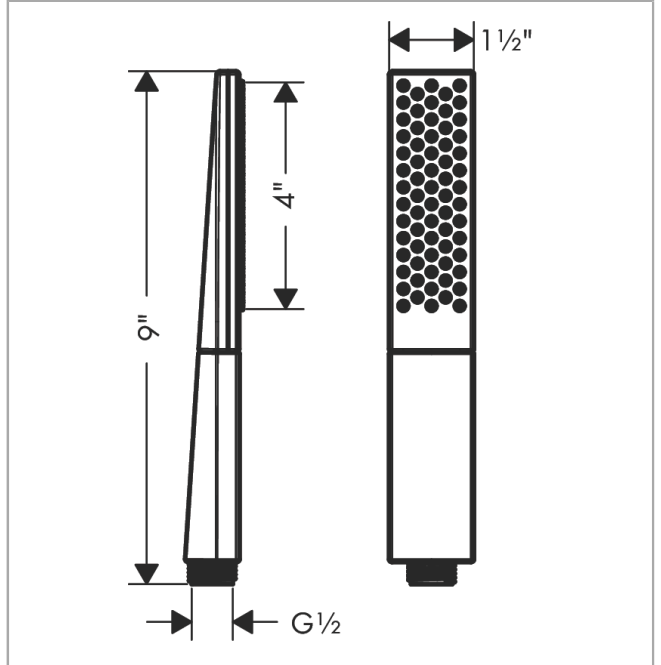

**Rainfinity**  
**Baton Handshower 100 1-Jet, 1.75 GPM**  
 Finishes : **chrome** Part no. : **26867001**

**Description**

**Features**

- Spray modes: PowderRain
- Flow: 1.75 GPM (6.6 L/Min)
- Spray face surface: graphite

**Item details**

List Price \$ 160.00

**Technology**

**Compliance**

**Product image**

**Scale drawing**

Rainfinity  
Baton Handshower 100 1-Jet, 1.75 GPM  
Finishes : **chrome** Part no. : **26867001**

Exploded drawing