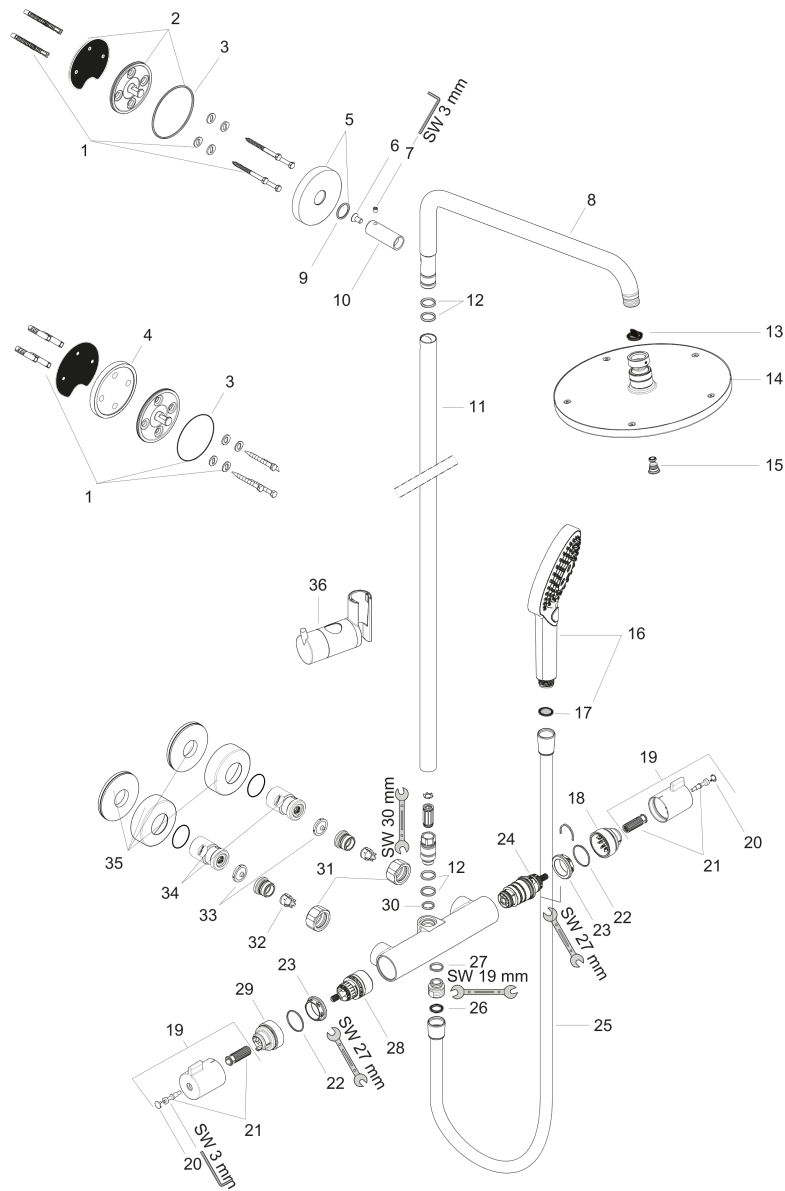

Raindance S
Showerpipe 240 1-Jet, 2.5 GPM
 Finishes : **chrome** Part no. : **27115001**

Description

Features

- consists of: Showerhead, Handshower, Thermostatic shower mixer, Handshower hose, Slider
- Flow: 2.5 GPM (9.5 L/Min)
- Outlets may not be operated simultaneously
- Shower outlet flow: 2.5 GPM (9.5 L/Min)
- Shower arm swivels left and right
- Anti-scald 100° safety stop
- Integrated volume control/diverter for 2 functions
- Exposed installation
- Thermostatic cartridge
- Built-in service stops

Year of production: >01/16

Raindance S

Showerpipe 240 1-Jet, 2.5 GPM

Finishes : **chrome** Part no. : **27115001**

Spare parts list

Year of production: >01/16

Pos.	Description	Part no.	Price	PU
1	mounting set	98716000	-	1
2	wall flange	95687000	-	1
3	O-ring 72x2	98395000	-	1
4	tile-matching-disk	98681000	-	1
5	escutcheon Ø 80 mm	95691000	-	1
6	screw	92137000	-	1
7	hollow set screw M6x5	98447000	-	1
8	shower arm	95916000	-	1
9	O-ring 20x2	98165000	-	1
10	sleeve	92166000	-	1
11	pipe 1030 mm	95915000	-	1
12	O-ring 15x2,5	98131000	-	1
13	filter packing	88649000	-	1
14	head shower Ø 240 mm	92210001	-	1
15	air jet	95794000	-	1
16	handshower	26531001	-	1
17	filter packing	94246000	-	1
18	safety set for temperature control	95839001	-	1
19	handle	95836001	-	1
20	cover cap	95433000	-	1
21	handle fixing set	95843001	-	1
22	O-ring 26x1,5	98390000	-	1
23	nut	98913000	-	1
24	thermostat cartridge	98282001	-	1
25	shower hose 1,60 m	28276003	-	1
26	seal	98058000	-	1
27	O-ring 14x2	98129000	-	1
28	shut off unit with selector	98283000	-	1
29	stop ring for flow control	95927000	-	1
30	O-ring 12x2,25	98382000	-	1
31	set of nuts	96157000	-	1
32	non return valve	96737000	-	1
33	filter packing	96922000	-	1
34	isolation valve	98341000	-	1
35	escutcheon	98340000	-	1
36	support, assy	97651000	-	1