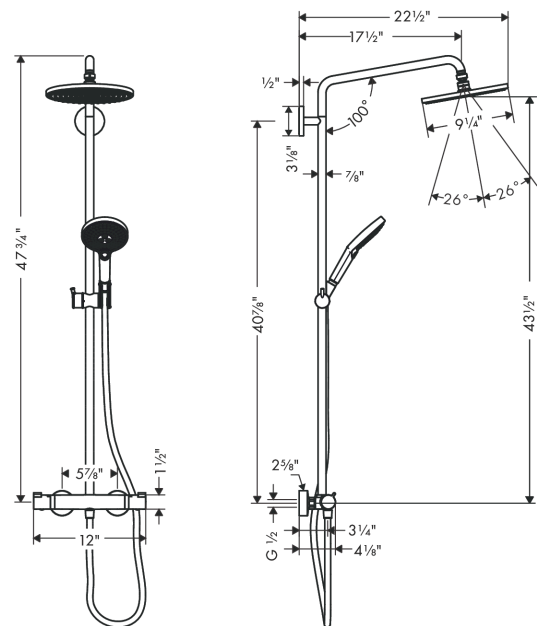

Scale drawing