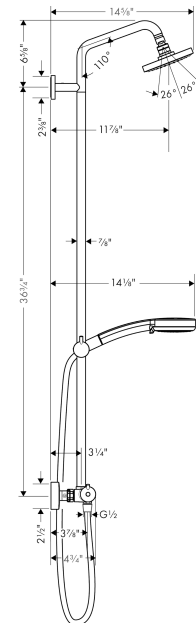

Croma
Showerpipe 150 1-Jet, 2.0 GPM
 Finishes : **chrome** Part no. : **27169001**

Description

Features

- consists of: Showerhead, Handshower, Thermostatic shower mixer, Handshower hose, Slider
- Flow: 2.0 GPM (7.6 L/Min)
- Outlets may not be operated simultaneously
- Shower outlet flow: 2.0 GPM (7.6 L/min)
- Anti-scald 100° safety stop
- Integrated volume control/diverter for 2 functions
- Exposed installation
- Thermostatic cartridge
- Built-in service stops

Item details

List Price \$ 914.00

Technology

Compliance

Product image

Scale drawing

Croma
Showerpipe 150 1-Jet, 2.0 GPM
 Finishes : **chrome** Part no. : **27169001**

Exploded drawing

Year of production: >07/12

Croma
Showerpipe 150 1-Jet, 2.0 GPM
 Finishes : **chrome** Part no. : **27169001**

Spare parts list

Year of production: >07/12

Pos.	Description	Part no.	Price	PU
1	filter packing	88649000	-	1
2	head shower	04342000	-	1
3	handshower	04083000	-	1
4	filter packing	94246000	-	1
5	shower hose 1,60 m	28276003	-	1
6	non return valve	97980000	-	1
7	safety set for temperature control	98916000	-	1
8	nut	98913000	-	1
9	thermostat cartridge	98282001	-	1
10	shut off unit with selector	98283000	-	1
11	set of nuts	96157000	-	1
12	non return valve	96737000	-	1
13	filter packing	96922000	-	1
14	escutcheon	98340000	-	1
15	pipe 1450 mm	96770000	-	1
16	support, assy	97651000	-	1
17	mounting set	96179000	-	1
18	wall flange	95688000	-	1
19	tile-matching-disk	95239000	-	1
20	isolation valve	98341000	-	1
21	O-ring 12x2	98214000	-	1
22	O-ring 14x2	98129000	-	1
23	O-ring 15x2,5	98131000	-	1
24	O-ring 17x1,5	98137000	-	1
25	sleeve	92166000	-	1
a	shower arm	95137000	-	1
b	handle	98915000	-	1
c	escutcheon Ø 60 mm	95692000	-	1
d	pushbutton	92848000	-	1