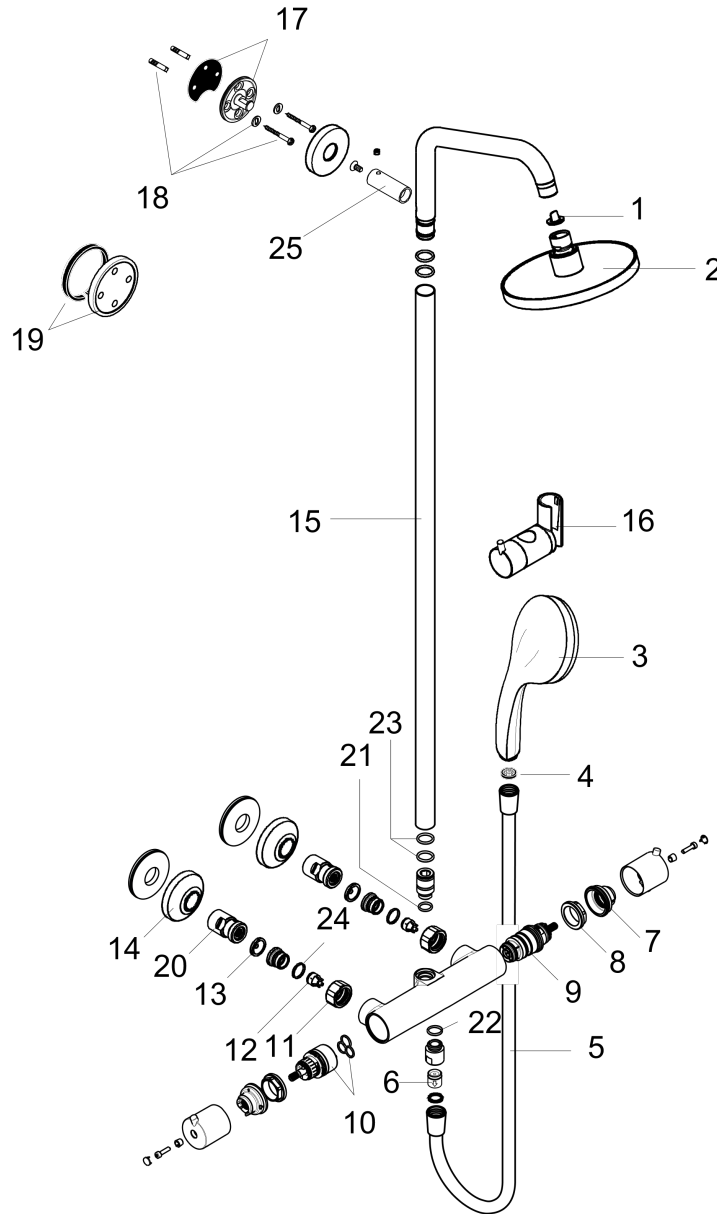

Croma
Showerpipe 150 1-Jet, 2.0 GPM
 Finishes : **chrome** Part no. : **27169001**

Description

Features

- consists of: Showerhead, Handshower, Thermostatic shower mixer, Handshower hose, Slider
- Flow: 2.0 GPM (7.6 L/Min)
- Outlets may not be operated simultaneously
- Shower outlet flow: 2.0 GPM (7.6 L/min)
- Anti-scald 100° safety stop
- Integrated volume control/diverter for 2 functions
- Exposed installation
- Thermostatic cartridge
- Built-in service stops

Item details

List Price \$ 914.00

Technology

Compliance

Product image

Scale drawing

Croma
Showerpipe 150 1-Jet, 2.0 GPM
 Finishes : **chrome** Part no. : **27169001**

Exploded drawing

Year of production: >07/12

Croma
Showerpipe 150 1-Jet, 2.0 GPM
 Finishes : **chrome** Part no. : **27169001**

Spare parts list

Year of production: >07/12

Pos.	Description	Part no.	Price	PU
1	filter packing	88649000	-	1
2	head shower	04342000	-	1
3	handshower	04083000	-	1
4	filter packing	94246000	-	1
5	shower hose 1,60 m	28276003	-	1
6	non return valve	97980000	-	1
7	safety set for temperature control	98916000	-	1
8	nut	98913000	-	1
9	thermostat cartridge	98282001	-	1
10	shut off unit with selector	98283000	-	1
11	set of nuts	96157000	-	1
12	non return valve	96737000	-	1
13	filter packing	96922000	-	1
14	escutcheon	98340000	-	1
15	pipe 1450 mm	96770000	-	1
16	support, assy	97651000	-	1
17	mounting set	96179000	-	1
18	wall flange	95688000	-	1
19	tile-matching-disk	95239000	-	1
20	isolation valve	98341000	-	1
21	O-ring 12x2	98214000	-	1
22	O-ring 14x2	98129000	-	1
23	O-ring 15x2,5	98131000	-	1
24	O-ring 17x1,5	98137000	-	1
25	sleeve	92166000	-	1
a	shower arm	95137000	-	1
b	handle	98915000	-	1
c	escutcheon Ø 60 mm	95692000	-	1
d	pushbutton	92848000	-	1