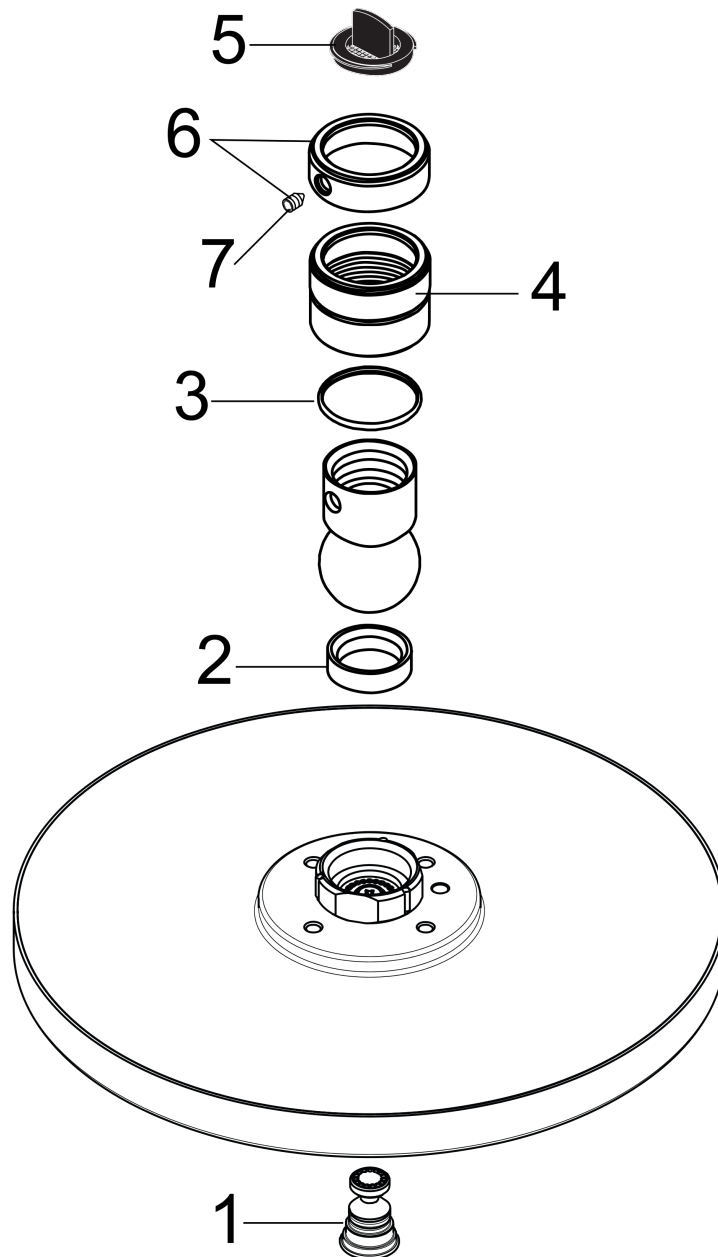

Raindance S
Showerhead 300 1-Jet, 2.5 GPM
 Finishes : **chrome** Part no. : **27493001**

Description

Features

- 225 no-clog spray channels
- Spray modes: RainAir
- Flow: 2.5 GPM (9.5 L/Min)
- Fully-finished matching spray face

Item details

List Price \$ 872.00

Technology

Compliance

Product image

Scale drawing

Raindance S
Showerhead 300 1-Jet, 2.5 GPM
Finishes : **chrome** Part no. : **27493001**

Exploded drawing

Year of production: >01/12

Raindance S
Showerhead 300 1-Jet, 2.5 GPM
 Finishes : **chrome** Part no. : **27493001**

Spare parts list

Year of production: >01/12

Pos.	Description	Part no.	Price	PU
1	air jet (Eco)	95795000	-	1
2	seal	97606000	-	1
3	lever collar	97536000	-	1
4	nut	97958000	-	1
5	filter packing	88649000	-	1
6	lock washer	98942000	-	1
7	hollow set screw M4x6	97767000	-	1