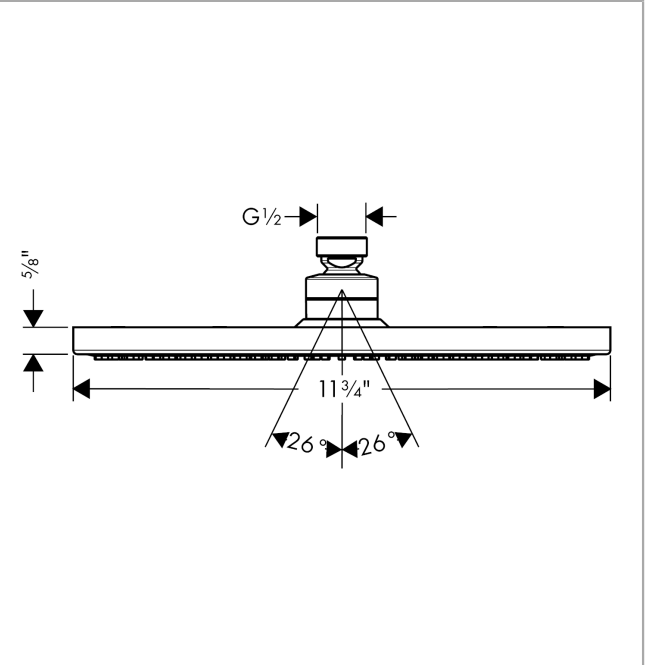

Raindance S
Showerhead 300 1-Jet, 2.5 GPM
 Finishes : **chrome** Part no. : **27493001**

Description

Features

- 225 no-clog spray channels
- Spray modes: RainAir
- Flow: 2.5 GPM (9.5 L/Min)
- Fully-finished matching spray face

Item details

List Price \$ 872.00

Technology

Compliance

Product image

Scale drawing

Raindance S
Showerhead 300 1-Jet, 2.5 GPM
Finishes : **chrome** Part no. : **27493001**

Exploded drawing

Year of production: >01/12

Raindance S
Showerhead 300 1-Jet, 2.5 GPM
 Finishes : **chrome** Part no. : **27493001**

Spare parts list

Year of production: >01/12

Pos.	Description	Part no.	Price	PU
1	air jet (Eco)	95795000	-	1
2	seal	97606000	-	1
3	lever collar	97536000	-	1
4	nut	97958000	-	1
5	filter packing	88649000	-	1
6	lock washer	98942000	-	1
7	hollow set screw M4x6	97767000	-	1