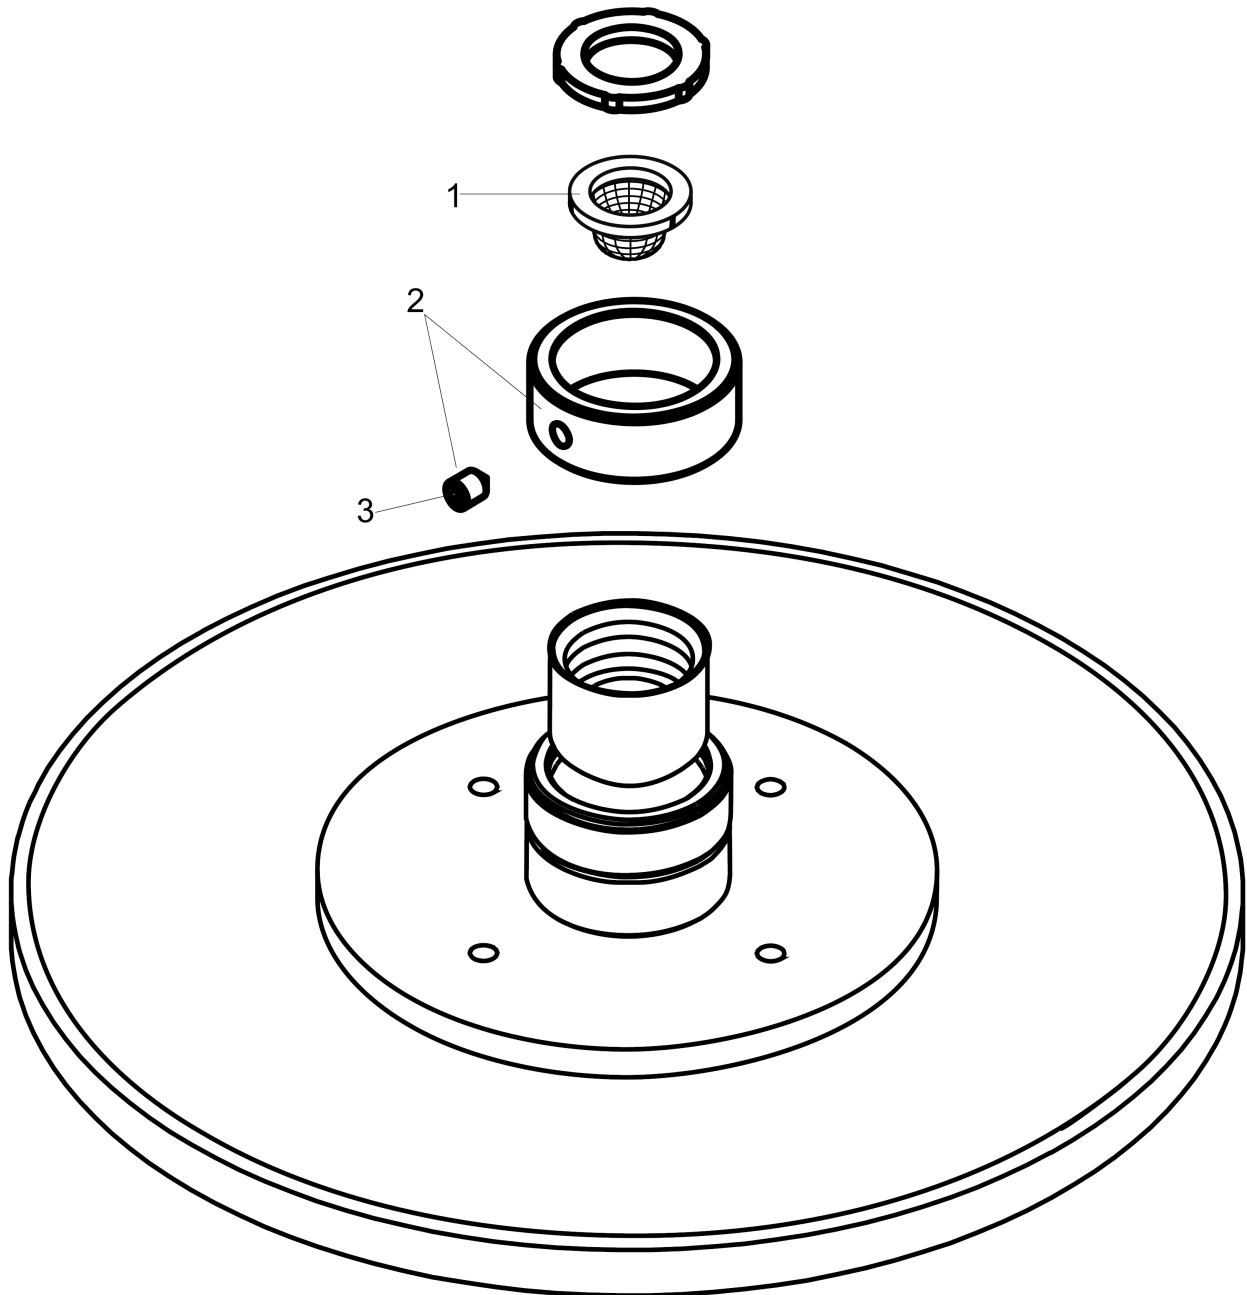

Raindance S
Showerhead 180 1-Jet PowderRain, 1.75 GPM
 Finishes : **chrome** Part no. : **27629001**

Description

Features

- Spray modes: PowderRain
- Flow: 1.75 GPM (6.6 L/Min)
- Fully-finished matching spray face

Item details

List Price \$ 495.00

Technology

Compliance

Product image

Scale drawing

Raindance S
Showerhead 180 1-Jet PowderRain, 1.75 GPM
 Finishes : **chrome** Part no. : **27629001**

Exploded drawing

Year of production: >08/18

Raindance S
Showerhead 180 1-Jet PowderRain, 1.75 GPM
 Finishes : **chrome** Part no. : **27629001**

Spare parts list

Year of production: >08/18

Pos.	Description	Part no.	Price	PU
1	filter	92672000	-	1
2	lock washer	98942000	-	1
3	hollow set screw M4x6	97767000	-	1