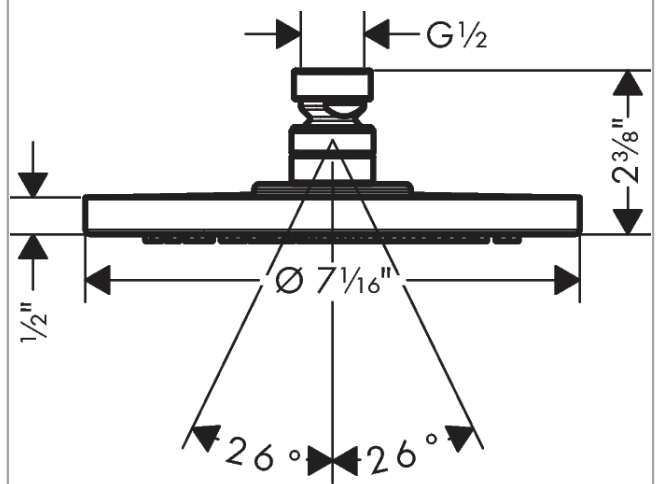

Raindance S
Showerhead 180 1-Jet PowderRain, 1.75 GPM
 Finishes : **chrome** Part no. : **27629001**

Description

Features

- Spray modes: PowderRain
- Flow: 1.75 GPM (6.6 L/Min)
- Fully-finished matching spray face

Item details

List Price \$ 495.00

Technology

Compliance

Product image

Scale drawing

Raindance S
Showerhead 180 1-Jet PowderRain, 1.75 GPM
 Finishes : **chrome** Part no. : **27629001**

Exploded drawing

Year of production: >08/18

Raindance S
Showerhead 180 1-Jet PowderRain, 1.75 GPM
 Finishes : **chrome** Part no. : **27629001**

Spare parts list

Year of production: >08/18

Pos.	Description	Part no.	Price	PU
1	filter	92672000	-	1
2	lock washer	98942000	-	1
3	hollow set screw M4x6	97767000	-	1