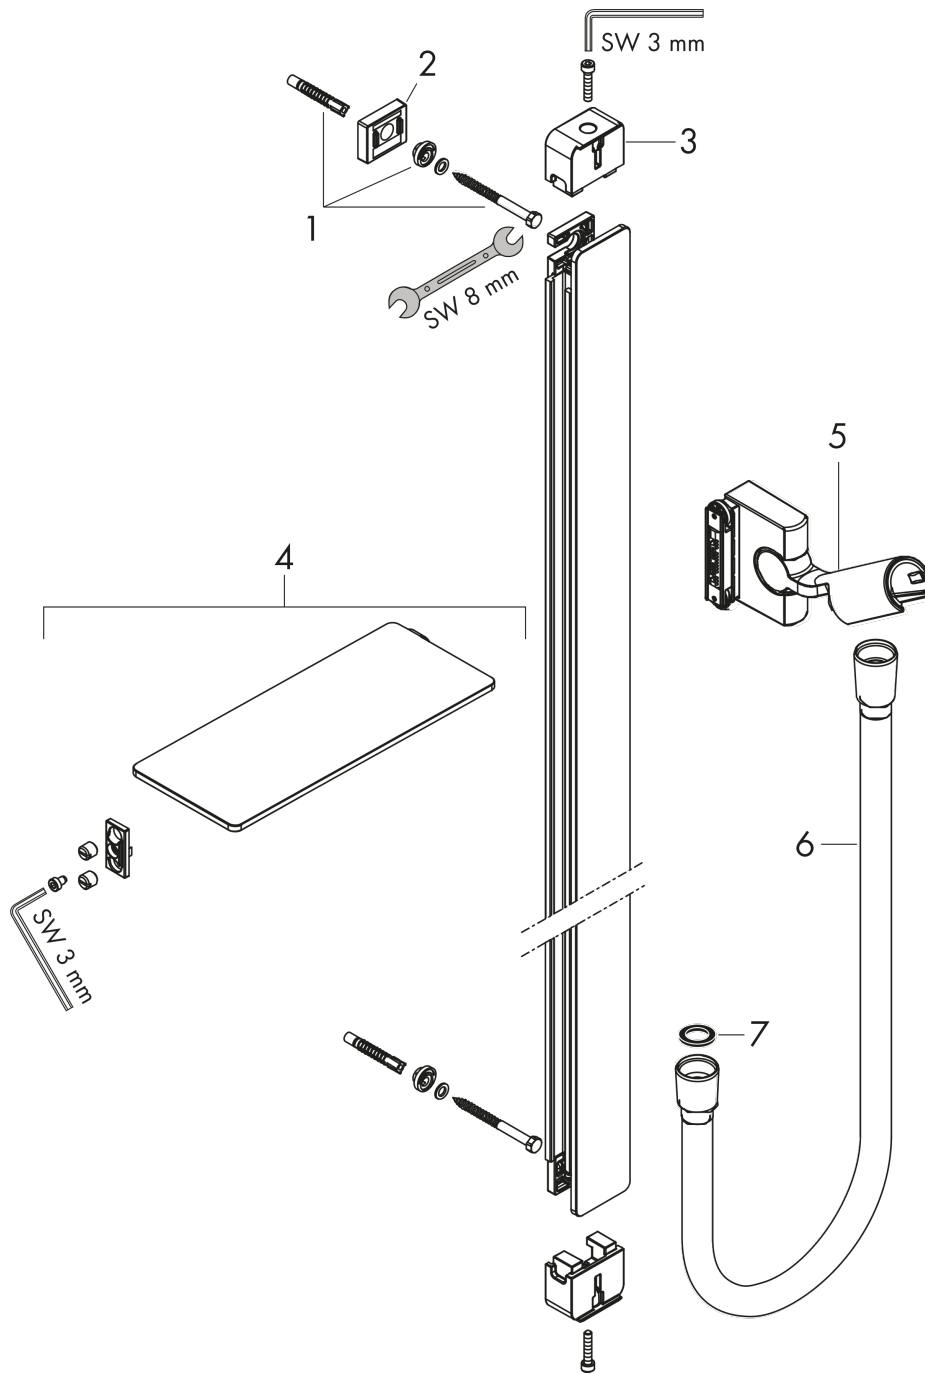

**Unica**  
**Wallbar Raindance E, 60"**  
 Finishes : **chrome**    Part no. : **27645000**

**Description**

**Features**

- consists of: Wallbar, Handshower hose, Slider, Soap dishes
- Shelf made of safety glass
- Flat aluminum profile with mirrored safety glass finish
- Angle-adjustable holder pivots left and right, slides easily and locks in place

**Item details**

List Price \$ 397.00

**Compliance**

**Product image**

**Scale drawing**

Unica  
 Wallbar Raindance E, 60"  
 Finishes : chrome Part no. : 27645000

Exploded drawing

Year of production: >10/17

**Unica**  
**Wallbar Raindance E, 60"**  
 Finishes : **chrome**    Part no. : **27645000**

**Spare parts list**

Year of production: >10/17

Pos.	Description	Part no.	Price	PU
1	mounting set	92841000	-	1
2	tile-matching-disk	93124000	-	1
3	cover	93101000	-	1
4	shelf	26511000	-	1
5	support, assy	93100000	-	1
6	shower hose Isiflex'B 1,60 m	28276000	-	1
7	seal	98058000	-	1