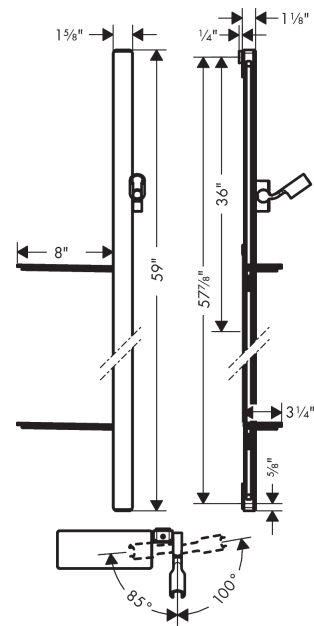

**Unica**  
**Wallbar Raindance E, 60"**  
 Finishes : **chrome**    Part no. : **27645000**

**Description**

**Features**

- consists of: Wallbar, Handshower hose, Slider, Soap dishes
- Shelf made of safety glass
- Flat aluminum profile with mirrored safety glass finish
- Angle-adjustable holder pivots left and right, slides easily and locks in place

**Item details**

List Price \$ 397.00

**Compliance**

**Product image**

**Scale drawing**

Unica  
 Wallbar Raindance E, 60"  
 Finishes : chrome Part no. : 27645000

Exploded drawing

Year of production: >10/17

**Unica**  
**Wallbar Raindance E, 60"**  
 Finishes : **chrome**    Part no. : **27645000**

**Spare parts list**

Year of production: >10/17

Pos.	Description	Part no.	Price	PU
1	mounting set	92841000	-	1
2	tile-matching-disk	93124000	-	1
3	cover	93101000	-	1
4	shelf	26511000	-	1
5	support, assy	93100000	-	1
6	shower hose Isiflex'B 1,60 m	28276000	-	1
7	seal	98058000	-	1