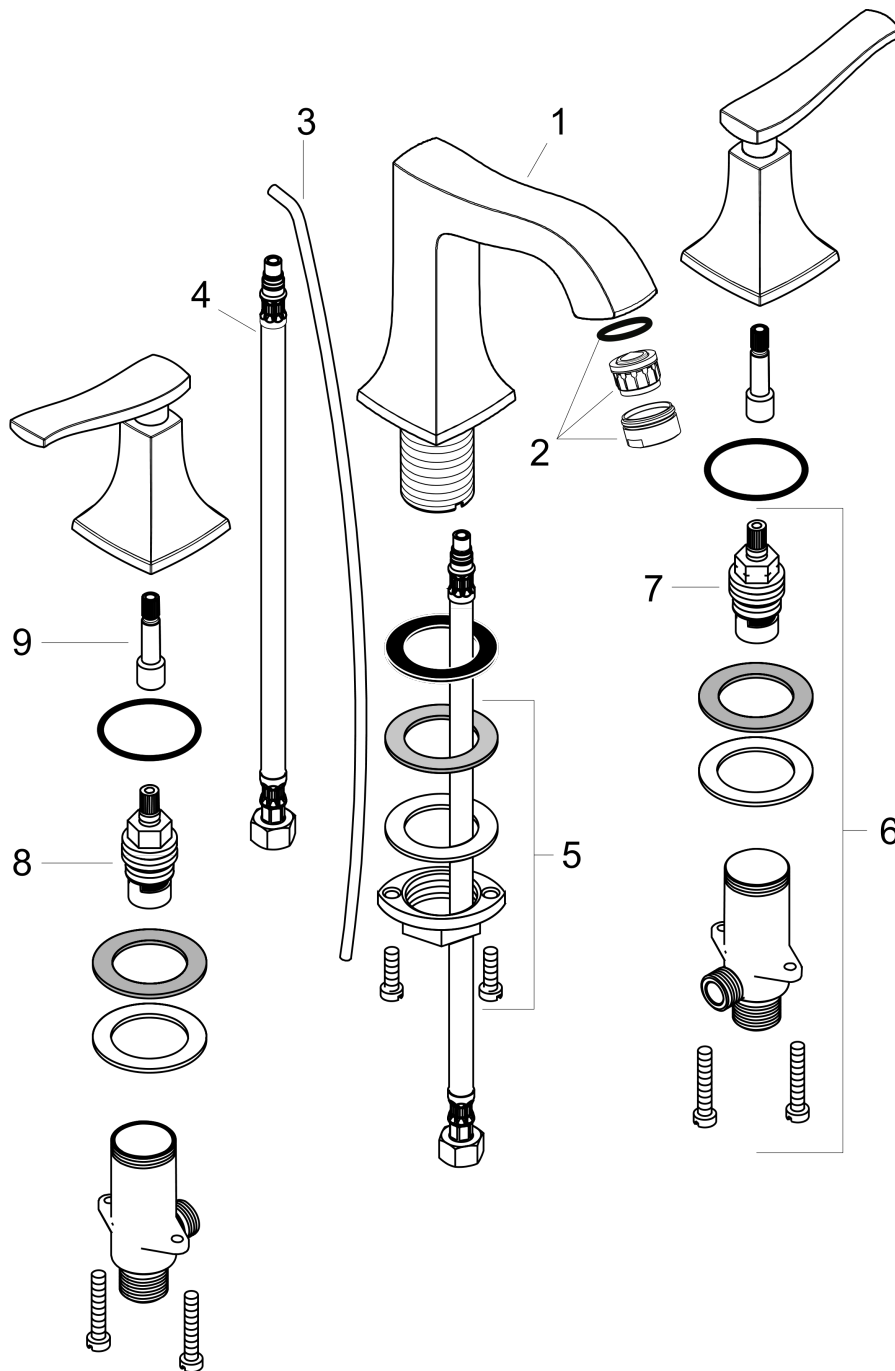

#### Product image

#### Scale drawing

**Metris C**  
**Widespread Faucet 100 with Pop-Up Drain, 1.2 GPM**  
 Finishes : polished nickel Part no. : 31073831

Exploded drawing

Year of production: >07/16

## Metris C

**Widespread Faucet 100 with Pop-Up Drain, 1.2 GPM**

Finishes : **polished nickel** Part no. : **31073831**

### Spare parts list

Year of production: >07/16

Pos.	Description	Part no.	Price	PU
1	spout cpl.	95394831	-	1
2	aerator M24x1 (4,5 l/min)	92877830	-	1
3	pull rod	96657830	-	1
4	connection hose 18½" M8x0,75 3/8"	96321001	-	1
5	fixing set (Ø 32)	13961000	-	1
6	stop valve cpl.	97357001	-	1
7	shut off unit left closing	94008000	-	1
8	shut off unit right closing	94009000	-	1
9	adapter for handle	95252000	-	1
a	handle for hot water	31292831	-	1
b	pop up waste	88509830	-	1
c	lever collar	97548000	-	1
e	handle fixing set	98932000	-	1