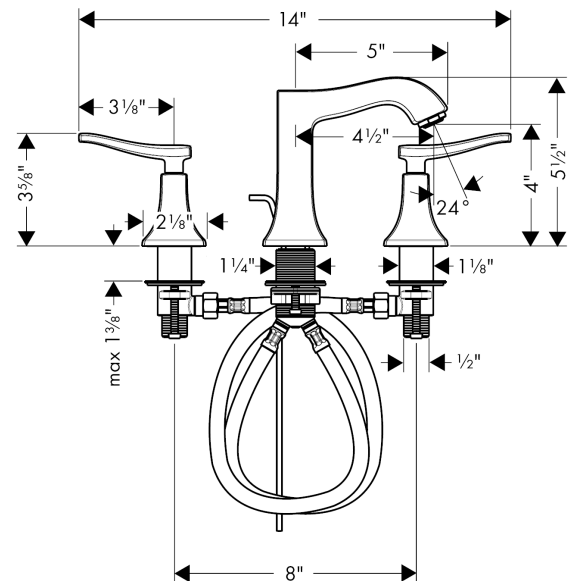

#### Scale drawing

**Metris C**  
**Widespread Faucet 100 with Pop-Up Drain, 1.2 GPM**  
 Finishes : polished nickel Part no. : 31073831

Exploded drawing

Year of production: >07/16

## Metris C

**Widespread Faucet 100 with Pop-Up Drain, 1.2 GPM**

Finishes : **polished nickel** Part no. : **31073831**

### Spare parts list

Year of production: >07/16

Pos.	Description	Part no.	Price	PU
1	spout cpl.	95394831	-	1
2	aerator M24x1 (4,5 l/min)	92877830	-	1
3	pull rod	96657830	-	1
4	connection hose 18½" M8x0,75 3/8"	96321001	-	1
5	fixing set (Ø 32)	13961000	-	1
6	stop valve cpl.	97357001	-	1
7	shut off unit left closing	94008000	-	1
8	shut off unit right closing	94009000	-	1
9	adapter for handle	95252000	-	1
a	handle for hot water	31292831	-	1
b	pop up waste	88509830	-	1
c	lever collar	97548000	-	1
e	handle fixing set	98932000	-	1