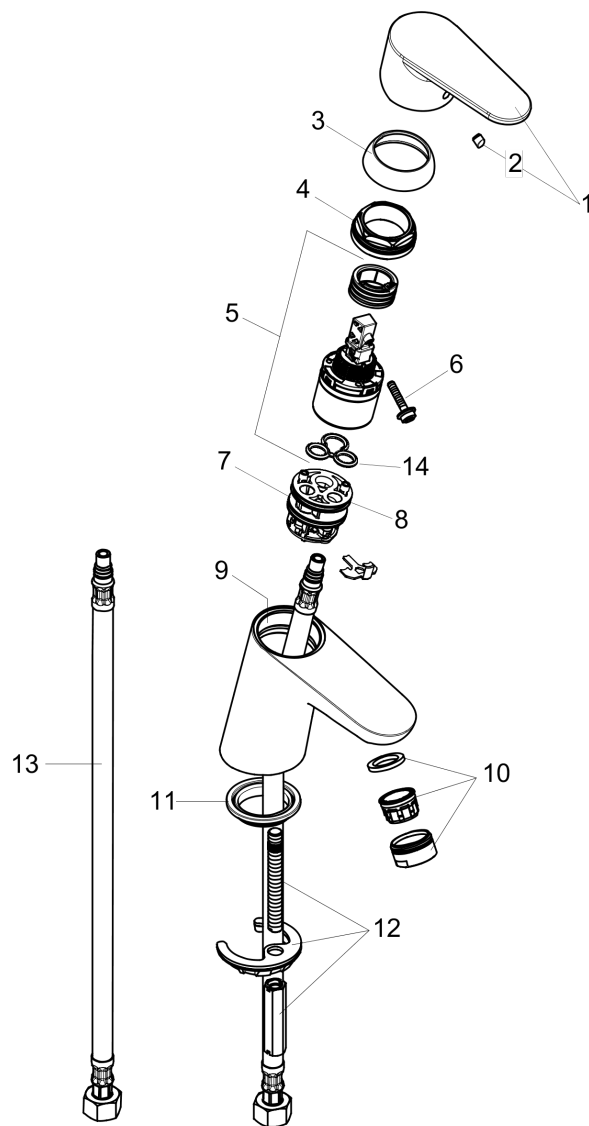

Focus

Single-Hole Faucet 70 CoolStart, 1.2 GPM

Finishes : **chrome** Part no. : **31539001**

Description

Features

- Aerated spray
- Flow: 1.2 GPM (4.5 L/Min)
- Ceramic cartridge

Item details

List Price \$ 193.00

Technology

Compliance

Product image

Scale drawing

Focus
Single-Hole Faucet 70 CoolStart, 1.2 GPM
 Finishes : **chrome** Part no. : **31539001**

Exploded drawing

Year of production: >07/16

Focus**Single-Hole Faucet 70 CoolStart, 1.2 GPM**Finishes : **chrome** Part no. : **31539001****Spare parts list**

Year of production: >07/16

Pos.	Description	Part no.	Price	PU
1	handle	98532000	-	1
2	screw cover	96338000	-	1
3	flange	97406000	-	1
4	nut	97209000	-	1
5	cartridge, assy	95646001	-	1
6	locking screw for handle	95140000	-	1
7	adapter for cartridge	98324000	-	1
8	O-Ring 30x2	98186000	-	1
9	O-ring 35x2	92604000	-	1
10	aerator M24x1 (4,5 l/min)	92877000	-	1
11	seal Ø 42	98722000	-	1
12	fixing set	88508000	-	1
13	connection hose 18½" M8x0,75 3/8"	96321001	-	1
14	seal	95008000	-	1