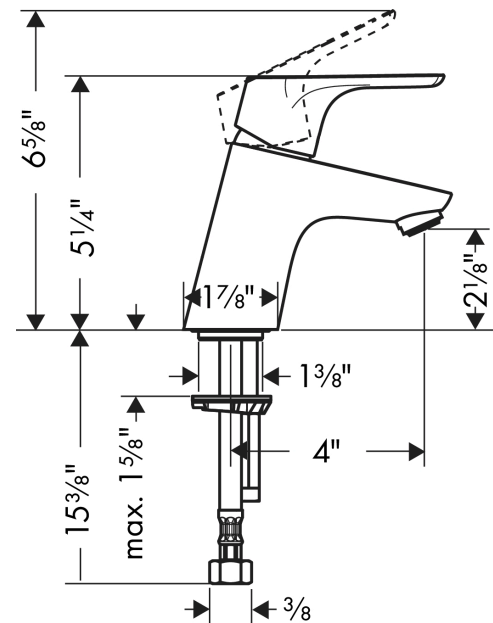

Focus

Single-Hole Faucet 70 CoolStart, 1.2 GPM

Finishes : **chrome** Part no. : **31539001**

Description

Features

- Aerated spray
- Flow: 1.2 GPM (4.5 L/Min)
- Ceramic cartridge

Item details

List Price \$ 193.00

Technology

Compliance

Product image

Scale drawing

Focus
Single-Hole Faucet 70 CoolStart, 1.2 GPM
 Finishes : **chrome** Part no. : **31539001**

Exploded drawing

Year of production: >07/16

Focus**Single-Hole Faucet 70 CoolStart, 1.2 GPM**Finishes : **chrome** Part no. : **31539001****Spare parts list**

Year of production: >07/16

Pos.	Description	Part no.	Price	PU
1	handle	98532000	-	1
2	screw cover	96338000	-	1
3	flange	97406000	-	1
4	nut	97209000	-	1
5	cartridge, assy	95646001	-	1
6	locking screw for handle	95140000	-	1
7	adapter for cartridge	98324000	-	1
8	O-Ring 30x2	98186000	-	1
9	O-ring 35x2	92604000	-	1
10	aerator M24x1 (4,5 l/min)	92877000	-	1
11	seal Ø 42	98722000	-	1
12	fixing set	88508000	-	1
13	connection hose 18½" M8x0,75 3/8"	96321001	-	1
14	seal	95008000	-	1