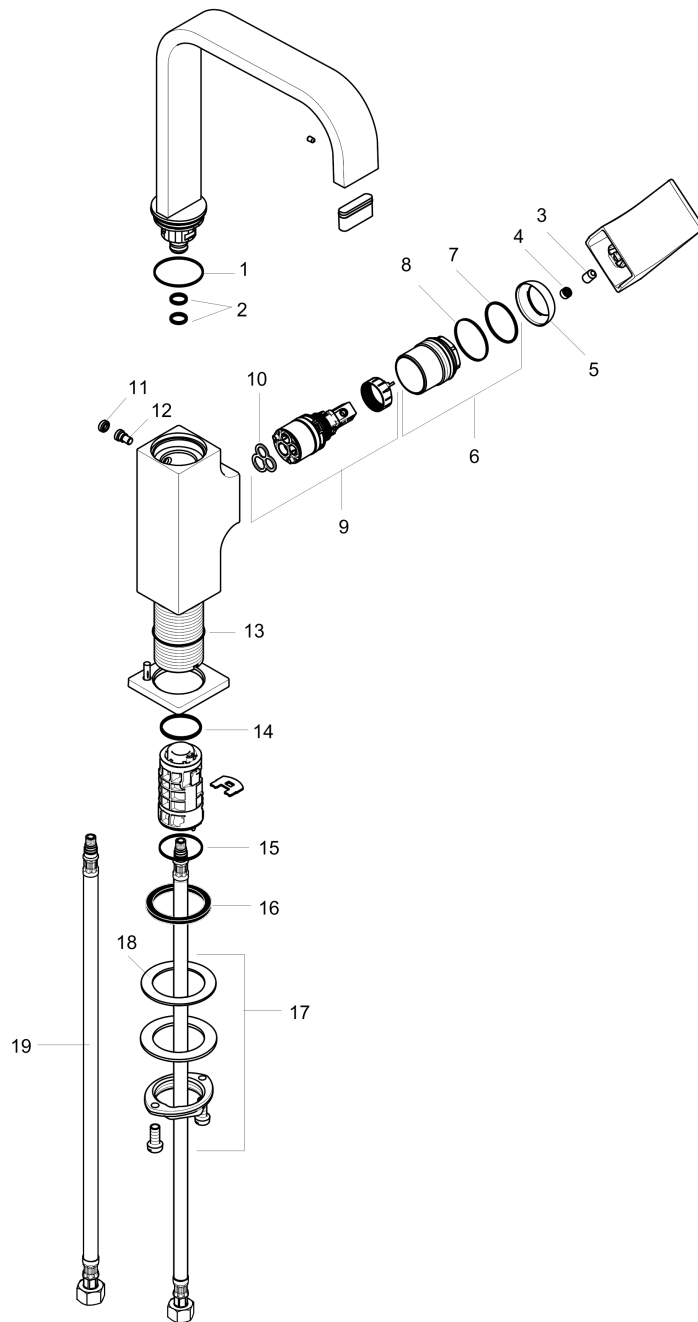

Metropol
Single-Hole Faucet 230 with Lever Handle and Swivel Spout, 1.2 GPM
 Finishes : **chrome** Part no. : **32511001**

Description

Features

- Swivel range 120°
- Aerated spray
- Flow: 1.2 GPM (4.5 L/Min)
- Ceramic cartridge

Item details

List Price \$ 484.00

Technology

Compliance

Product image

Scale drawing

Metropol
Single-Hole Faucet 230 with Lever Handle and Swivel Spout, 1.2 GPM
 Finishes : **chrome** Part no. : **32511001**

Exploded drawing

Year of production: >03/18

Metropol

Single-Hole Faucet 230 with Lever Handle and Swivel Spout, 1.2 GPM

Finishes : **chrome** Part no. : **32511001**

Spare parts list

Year of production: >03/18

Pos.	Description	Part no.	Price	PU
1	O-ring 30x1,5	98433000	-	1
2	O-ring 8x2	98112000	-	1
3	hollow set screw M6x10 DIN 916	96029000	-	1
4	screw cover	95704000	-	1
5	flange	95493000	-	1
6	nut	93086000	-	1
7	O-Ring 22x2	98185000	-	1
8	O-ring 27x1,5	92527000	-	1
9	cartridge, assy	95973001	-	1
10	seal	98865000	-	1
11	plug	93087000	-	1
12	screw	93088000	-	1
13	O-ring 32x1,5	92936000	-	1
14	O-ring 24x2	98388000	-	1
15	O-ring 26x1,5	98390000	-	1
16	flat seal	98749000	-	1
17	fixing set (Ø 32)	13961000	-	1
18	lever collar	97548000	-	1
19	connection hose 23½" M8x0,75 3/8"	98600001	-	1
a	spout 165 mm	93084000	-	1
b	spray former	93085000	-	1
c	handle	93082000	-	1