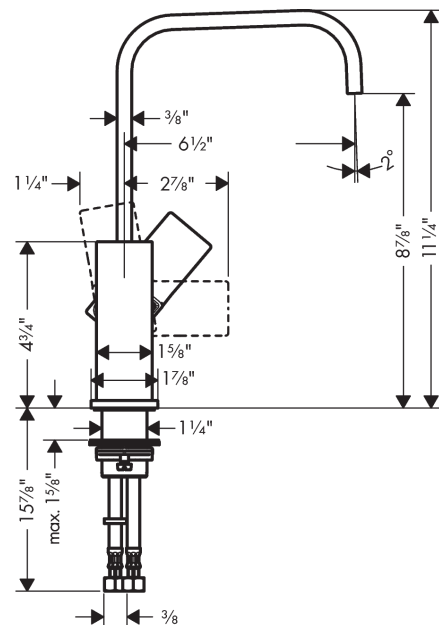

Metropol
Single-Hole Faucet 230 with Lever Handle and Swivel Spout, 1.2 GPM
 Finishes : **chrome** Part no. : **32511001**

Description

Features

- Swivel range 120°
- Aerated spray
- Flow: 1.2 GPM (4.5 L/Min)
- Ceramic cartridge

Item details

List Price \$ 484.00

Technology

Compliance

Product image

Scale drawing

Metropol
Single-Hole Faucet 230 with Lever Handle and Swivel Spout, 1.2 GPM
 Finishes : **chrome** Part no. : **32511001**

Exploded drawing

Year of production: >03/18

Metropol

Single-Hole Faucet 230 with Lever Handle and Swivel Spout, 1.2 GPM

Finishes : **chrome** Part no. : **32511001**

Spare parts list

Year of production: >03/18

Pos.	Description	Part no.	Price	PU
1	O-ring 30x1,5	98433000	-	1
2	O-ring 8x2	98112000	-	1
3	hollow set screw M6x10 DIN 916	96029000	-	1
4	screw cover	95704000	-	1
5	flange	95493000	-	1
6	nut	93086000	-	1
7	O-Ring 22x2	98185000	-	1
8	O-ring 27x1,5	92527000	-	1
9	cartridge, assy	95973001	-	1
10	seal	98865000	-	1
11	plug	93087000	-	1
12	screw	93088000	-	1
13	O-ring 32x1,5	92936000	-	1
14	O-ring 24x2	98388000	-	1
15	O-ring 26x1,5	98390000	-	1
16	flat seal	98749000	-	1
17	fixing set (Ø 32)	13961000	-	1
18	lever collar	97548000	-	1
19	connection hose 23½" M8x0,75 3/8"	98600001	-	1
a	spout 165 mm	93084000	-	1
b	spray former	93085000	-	1
c	handle	93082000	-	1