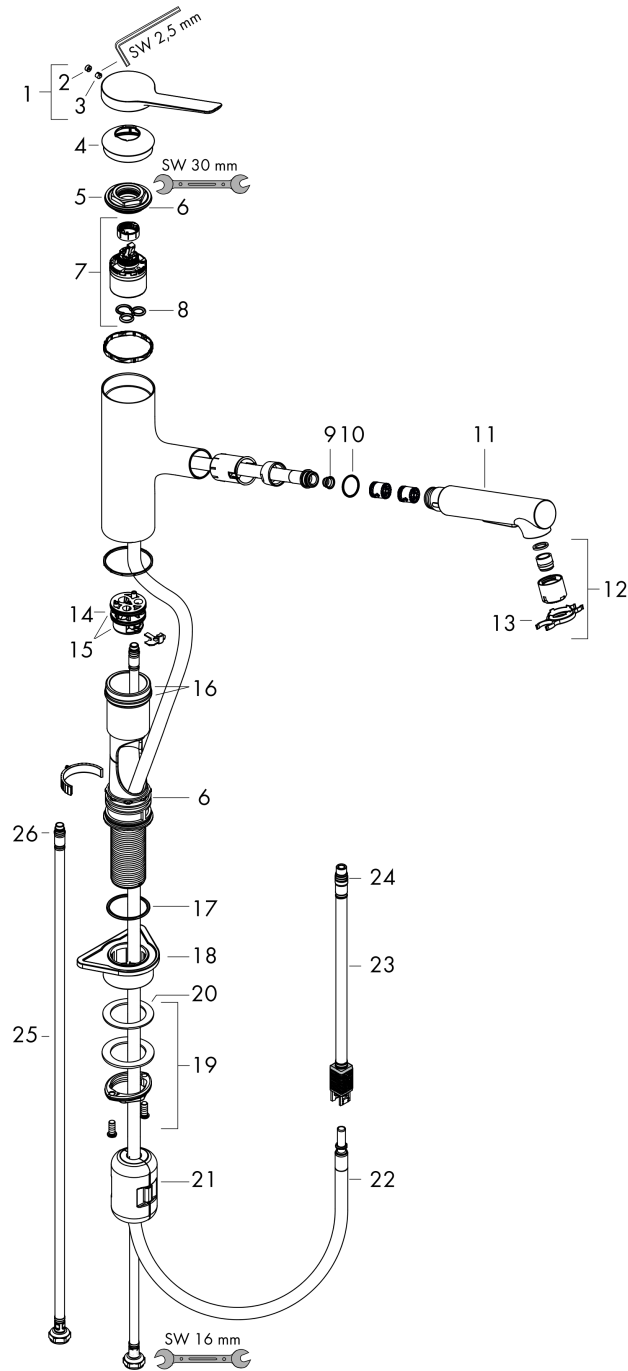

Zesis M33
Kitchen Faucet, 2-Spray Pull-Out, 1.5 GPM
 Finishes : **chrome** Part no. : **74810001**

Description

Features

- Swivel range 150°
- Aerated spray, needle spray
- Toggle spray diverter
- deck mounted
- Flow: 1.5 GPM (5.7 L/Min)
- Ceramic cartridge
- 3/8" connections
- Integrated double backflow prevention
- flow rate limited to maximum 6 l/min
- extension length up to 30" (50cm)
- Single lever kitchen mixer, connection hoses, Fastening set, Assembly instructions

Item details

List Price \$ 380.00

Technology

Design awards

Compliance

Product image

Scale drawing

Zesis M33
Kitchen Faucet, 2-Spray Pull-Out, 1.5 GPM
 Finishes : **chrome** Part no. : **74810001**

Exploded drawing

Year of production: >10/21

Zesis M33

Kitchen Faucet, 2-Spray Pull-Out, 1.5 GPM

Finishes : **chrome** Part no. : **74810001**

Spare parts list

Year of production: >10/21

Pos.	Description	Part no.	Price	PU
1	handle	94390000	-	1
2	screw cover	93735610	-	1
3	hollow set screw M5x5	98446000	-	1
4	flange	94388000	-	1
5	nut	94389000	-	1
6	O-ring 41x2	98212000	-	1
7	cartridge, assy	93895000	-	1
8	seal	95008000	-	1
9	filter	97735000	-	1
10	O-ring 18x1,5	98231000	-	1
11	handspray	94474001	-	1
12	aerator cpl.	94473001	-	1
13	service tool	95910000	-	1
14	adapter for cartridge	95911000	-	1
15	O-Ring 30x2	98186000	-	1
16	O-ring 37x2	92115000	-	1
17	O-Ring 36x2,5	98190000	-	1
18	support	97523000	-	1
19	fixing set (Ø 34)	95049000	-	1
20	lever collar	97548000	-	1
21	weight	92500000	-	1
22	hose 1,25 m	95506000	-	1
23	connection hose 600 mm	92264000	-	1
25	connection hose 35½" M8x0,75 3/8"	94267001	-	1