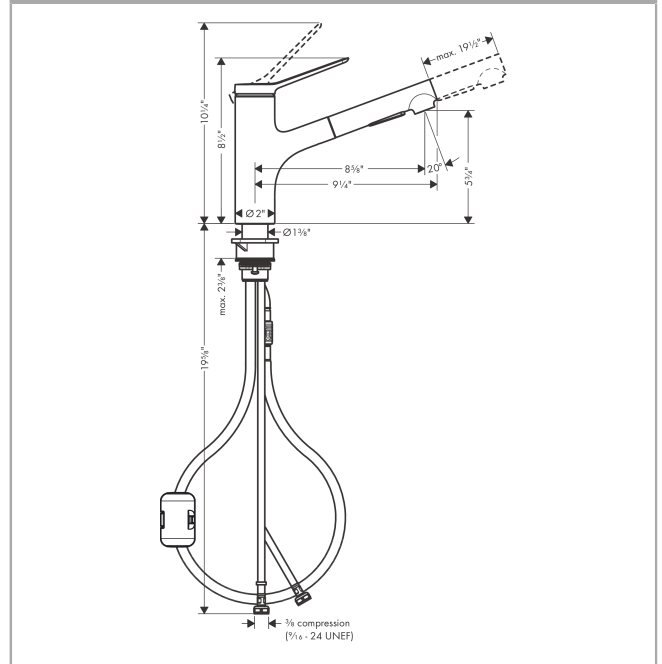

Zesis M33
Kitchen Faucet, 2-Spray Pull-Out, 1.5 GPM
 Finishes : **chrome** Part no. : **74810001**

Description

Features

- Swivel range 150°
- Aerated spray, needle spray
- Toggle spray diverter
- deck mounted
- Flow: 1.5 GPM (5.7 L/Min)
- Ceramic cartridge
- 3/8" connections
- Integrated double backflow prevention
- flow rate limited to maximum 6 l/min
- extension length up to 30" (50cm)
- Single lever kitchen mixer, connection hoses, Fastening set, Assembly instructions

Item details

List Price \$ 380.00

Technology

Design awards

Compliance

Product image

Scale drawing

Zesis M33
Kitchen Faucet, 2-Spray Pull-Out, 1.5 GPM
 Finishes : **chrome** Part no. : **74810001**

Exploded drawing

Year of production: >10/21

Zesis M33

Kitchen Faucet, 2-Spray Pull-Out, 1.5 GPM

Finishes : **chrome** Part no. : **74810001**

Spare parts list

Year of production: >10/21

Pos.	Description	Part no.	Price	PU
1	handle	94390000	-	1
2	screw cover	93735610	-	1
3	hollow set screw M5x5	98446000	-	1
4	flange	94388000	-	1
5	nut	94389000	-	1
6	O-ring 41x2	98212000	-	1
7	cartridge, assy	93895000	-	1
8	seal	95008000	-	1
9	filter	97735000	-	1
10	O-ring 18x1,5	98231000	-	1
11	handspray	94474001	-	1
12	aerator cpl.	94473001	-	1
13	service tool	95910000	-	1
14	adapter for cartridge	95911000	-	1
15	O-Ring 30x2	98186000	-	1
16	O-ring 37x2	92115000	-	1
17	O-Ring 36x2,5	98190000	-	1
18	support	97523000	-	1
19	fixing set (Ø 34)	95049000	-	1
20	lever collar	97548000	-	1
21	weight	92500000	-	1
22	hose 1,25 m	95506000	-	1
23	connection hose 600 mm	92264000	-	1
25	connection hose 35½" M8x0,75 3/8"	94267001	-	1