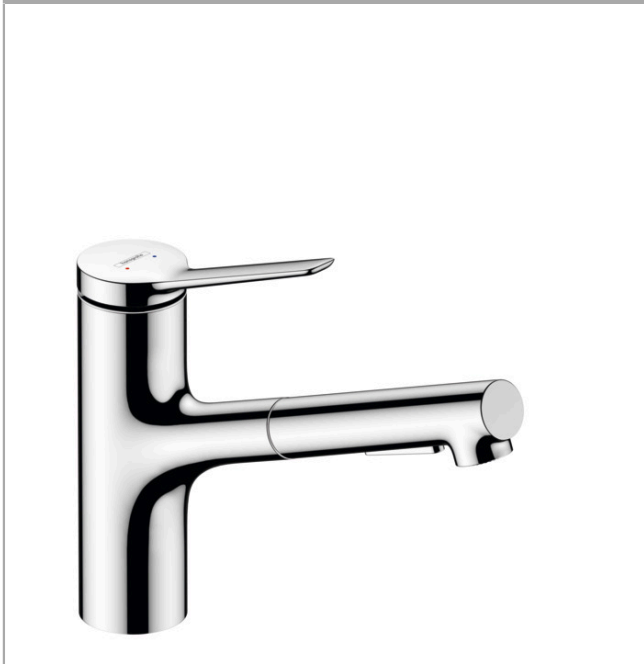

Zesis M33
Kitchen Faucet, 2-Spray Pull-Out, 1.5 GPM
 Finishes : **chrome** Part no. : **74810001**

Description

Features

- Swivel range 150°
- Aerated spray, needle spray
- Toggle spray diverter
- deck mounted
- Flow: 1.5 GPM (5.7 L/Min)
- Ceramic cartridge
- 3/8" connections
- Integrated double backflow prevention
- flow rate limited to maximum 6 l/min
- extension length up to 30" (50cm)
- Single lever kitchen mixer, connection hoses, Fastening set, Assembly instructions

Item details

List Price \$ 380.00

Technology

Design awards

Compliance

Product image

Scale drawing

Zesis M33
Kitchen Faucet, 2-Spray Pull-Out, 1.5 GPM
 Finishes : **chrome** Part no. : **74810001**

Exploded drawing

Year of production: >10/21

Zesis M33

Kitchen Faucet, 2-Spray Pull-Out, 1.5 GPM

Finishes : **chrome** Part no. : **74810001**

Spare parts list

Year of production: >10/21

Pos.	Description	Part no.	Price	PU
1	handle	94390000	-	1
2	screw cover	93735610	-	1
3	hollow set screw M5x5	98446000	-	1
4	flange	94388000	-	1
5	nut	94389000	-	1
6	O-ring 41x2	98212000	-	1
7	cartridge, assy	93895000	-	1
8	seal	95008000	-	1
9	filter	97735000	-	1
10	O-ring 18x1,5	98231000	-	1
11	handspray	94474001	-	1
12	aerator cpl.	94473001	-	1
13	service tool	95910000	-	1
14	adapter for cartridge	95911000	-	1
15	O-Ring 30x2	98186000	-	1
16	O-ring 37x2	92115000	-	1
17	O-Ring 36x2,5	98190000	-	1
18	support	97523000	-	1
19	fixing set (Ø 34)	95049000	-	1
20	lever collar	97548000	-	1
21	weight	92500000	-	1
22	hose 1,25 m	95506000	-	1
23	connection hose 600 mm	92264000	-	1
25	connection hose 35½" M8x0,75 3/8"	94267001	-	1