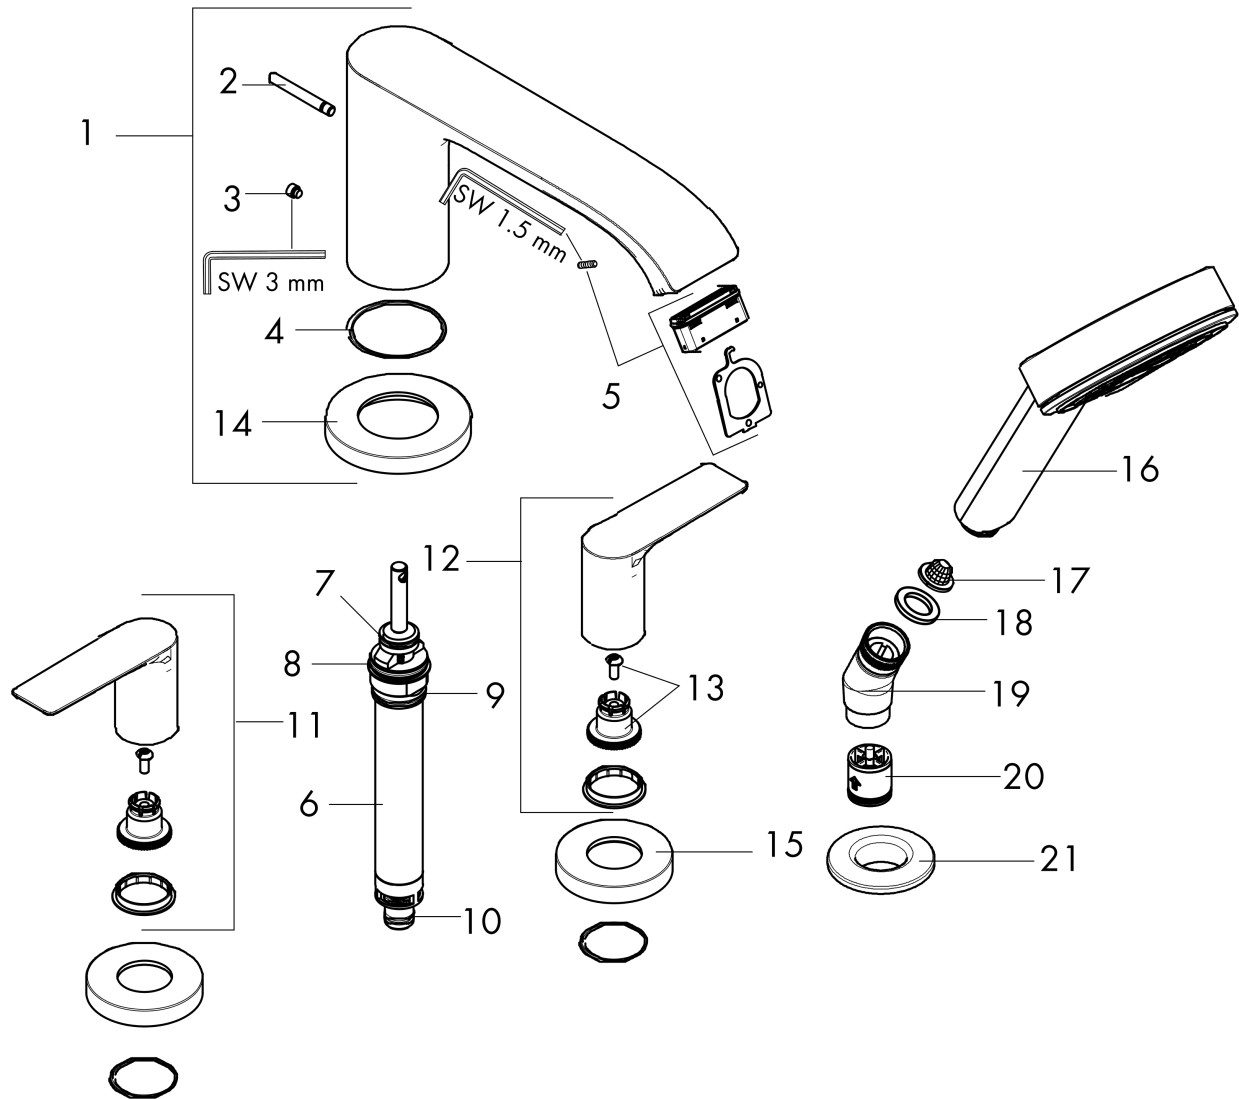

Vivenis
4-Hole Roman Tub Set Trim with 1.8 GPM Handshower
 Finishes : **matte black** Part no. : **75443671**

Exploded drawing

Year of production: >11/21

Vivenis

4-Hole Roman Tub Set Trim with 1.8 GPM Handshower

Finishes : **matte black** Part no. : **75443671**

Spare parts list

Year of production: >11/21

Pos.	Description	Part no.	Price	PU
1	spout cpl.	94312670	-	1
2	diverter knob	98707670	-	1
3	hollow set screw M6x6	97660000	-	1
4	O-ring 41x1,5	98168000	-	1
5	aerator cpl.	93916000	-	1
6	selector assy	93589000	-	1
7	O-Ring 14x2,5	98189000	-	1
8	O-Ring 23x2,5	98183000	-	1
9	O-Ring 22x2	98185000	-	1
10	O-ring 9x2,5	98217000	-	1
11	handle for hot water	94310670	-	1
12	handle for cold water	94311670	-	1
13	handle fixing set	94184000	-	1
14	escutcheon for spout	93978670	-	1
15	escutcheon for handle	93976670	-	1
16	-	24112671	-	1
17	filter	92672000	-	1
18	seal	98058000	-	1
19	shower holder	28071670	-	1
20	set of non return valves DW 15	94074000	-	1
21	escutcheon Ø 52 mm	97159670	-	1