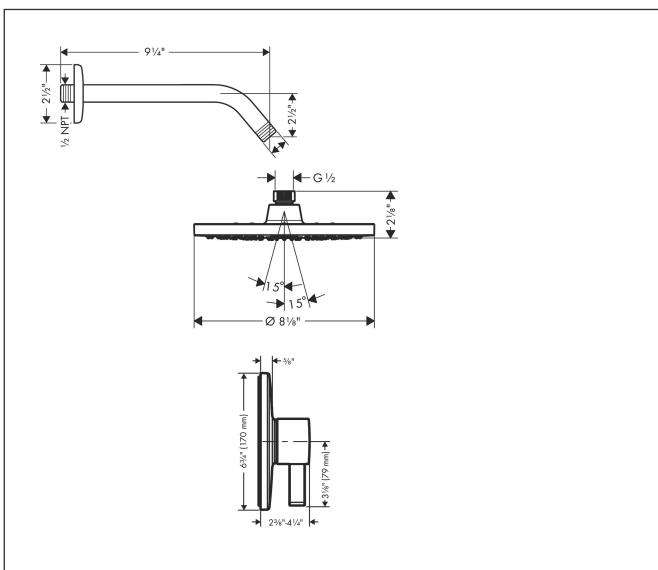

Brand hansgrohe
 Art. Name **Vernis Blend** Pressure Balance Shower Set, 2.5 GPM
 Art. Nr. 04952820
 Surface brushed nickel
 Pos. 1

Product Picture

Features

- Consists of: Showerhead, Showerarm, Pressure balance trim
- Spray modes: Rain
- Ball-joint: Showerhead angle adjustable
- Flow: 2.5 GPM (9.5 L/Min)

Drawing

Technology

Spray Types