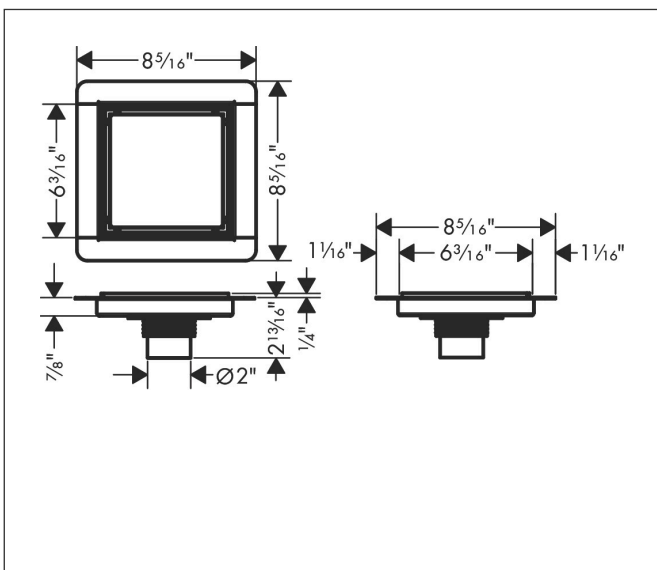

Brand	hansgrohe
Art. Name	RainDrain Brilliance Set 6"x 6" trim tileable rear cover and rough
Art. Nr.	56134671
Surface	matte black
Pos.	1

Product Picture

Features

- Consists of: point drain, installation set, pre-assembled sealing membrane, grate removal tool
- Tileable on the back side
- Direction of outlet: vertical
- Easy to clean surface
- Easy adjustment to tile thickness with height adjustable frame (7 - 18 mm)
- Where to use: new construction, renovation
- Easy to clean siphon
- Grate removal tool allows easy removal of the trim
- Mounting type: free in the floor
- Grate material: Stainless Steel 304 (1.4301)
- Suitable for primary and secondary drainage

Drawing

Technology