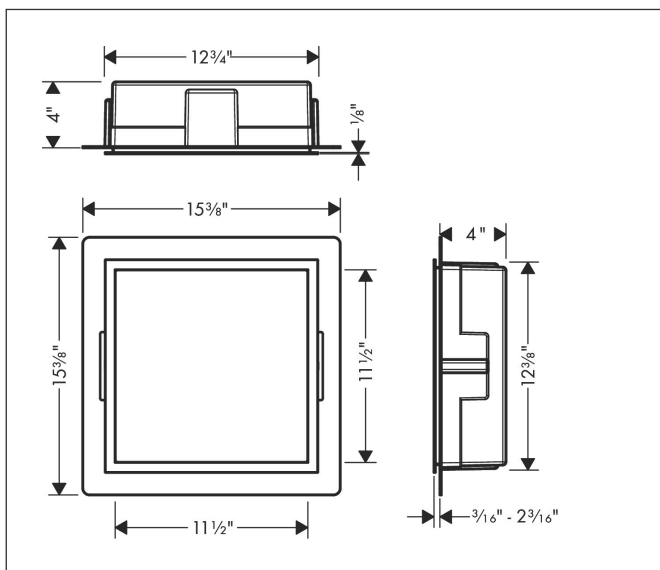

Brand hangrohe
 Art. Name **XtraStoris Individual** Wall niche Matt White with design frame 12"x 12"x 4"
 Art. Nr. 56099990
 Surface polished gold optic
 Pos. 1

Product Picture

Features

- Consists of: wall niche with design frame, sealing set
- Body colour: Matt White
- Installation depth: 100 mm
- Where to use: new construction, renovation
- Easy to clean surface
- Suitable for use in wet areas
- Wall type: solid wall construction, drywall construction
- Material sealing set: Polystyrene (PS)
- Material wall niche: Stainless Steel 304 (1.4301)
- With 2 mm thick design frame
- Dimensions wall niche: 300 x 300 x 100 mm (HxWxD)
- Required dimensions for sealing set: 313 x 325 x 100 mm (HxWxD)

Drawing

Technology