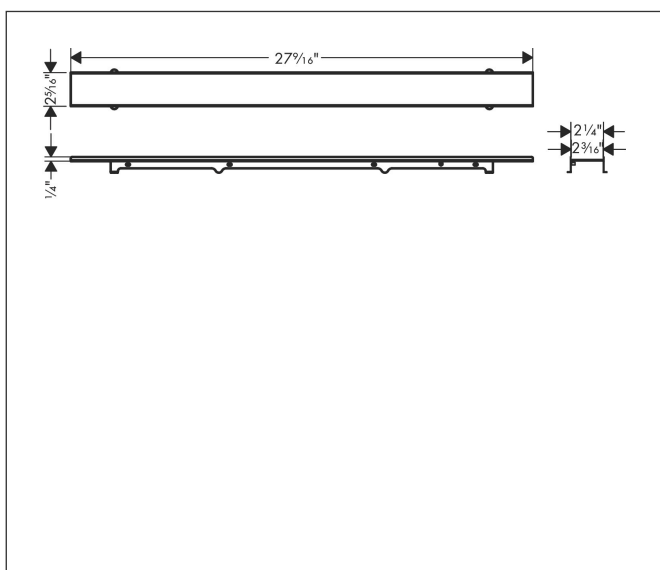

Brand	hansgrohe
Art. Name	RainDrain Rock Trim 23 5/8" Cut to Size and Tileable
Art. Nr.	56029001
Surface	n.a.
Pos.	1

Product Picture

Features

- Consists of: tileable trim, grate removal tool
- Mounting type: free in the floor, two-sided
- Can be shortened on site
- Frameless design
- Tile thickness: up to 40 mm
- Suitable for every type of tile and tile thickness
- Where to use: new construction, renovation
- Grate removal tool allows easy removal of the trim
- easy to clean
- 50 mm excess length on both sides
- can be shortened to a minimum of 600 mm
- Grate material: Stainless Steel 304 (1.4301)
- Suitable for primary drainage

Drawing

Technology