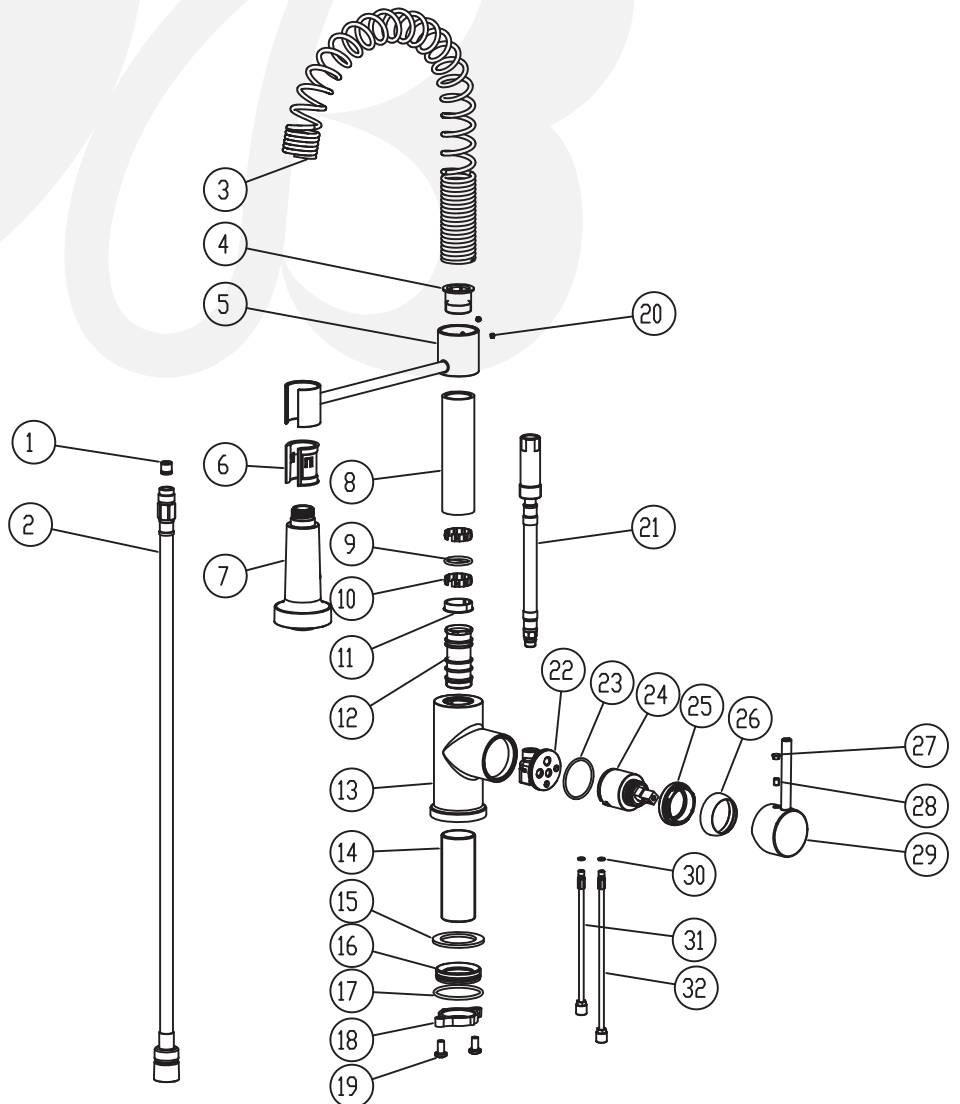

K1824301-MPQ, K1824302-MPQ - Spring Style Kitchen Faucet
Description

- Single handle kitchen faucet
- 360 deg swing angle
- Ceramic disc cartridge
- 2 Setting sprayer
- 20" SS hoses with 3/8" compression nuts
- 1.75 GPM

Standards

- Complies with IAPMO UPC/cUPC
- California AB1953 compliant
- NSF - 61-9 tested and compliant
- ADA Accessibility Guidelines for Buildings and Facilities - 4.27.4 Controls and Mechanisms
- CALGreen compliant

Colors / Finishes
K1824301-MPQ - Chrome
K1824302-MPQ - PVD Satin Nickel

•K1824301-MPQ

BREAK DOWN

32	ATBP1009	INLET	1
31	ATBP1008	INLET	1
30	CTRR0182	O-RING	2
29	CTHZ0281	HANDLE	1
28	CTST0117	SCREW	1
27	CTCP0072	HANDLE KNOB	1
26	CTCP0366	COVER	1
25	CTKL0007	RETAINER	1
24	ATBA0161	CARTRIDGE	1
23	CTRR0074	O-RING	1
22	CTDN0083	BASE SEAT	1
21	ATBP0478	OUTLET HOSE	1
20	CTST0144	SCREW	2
19	CTST0101	SCREW	2
18	CTNL0004	NUT	1
17	CTRR0001	O-RING	1
16	CTNT0027	NUT	1
15	CTWT0053	WASHER	1
14	CTPL0003	SHANK	1
13	CTYZ0023	BODY	1
12	CTML0002	SHANK	1
11	CTKP0163	C-RING	1
10	CTKP0162	C-RING	2
9	CTRR0166	O-RING	1
8	CTPT0053	CONNECTING PIPE	1
7	ATBE0262	SHOWER	1
6	CTCP0443	BUSHING	1
5	CTDZ0134	SUPPORT	1
4	CTMB0849	NUT	1
3	CTBT0105	SPRING	1
2	ATBP0477	SHOWER HOSE	1
1	ATBA0100	CHECK VALVE	1
NO.	Drawing No.	Part Description	Quantity

1hole installation

Item Number	Type	Date
K1824301-MPQ	Kitchen Faucet	12/14/2016