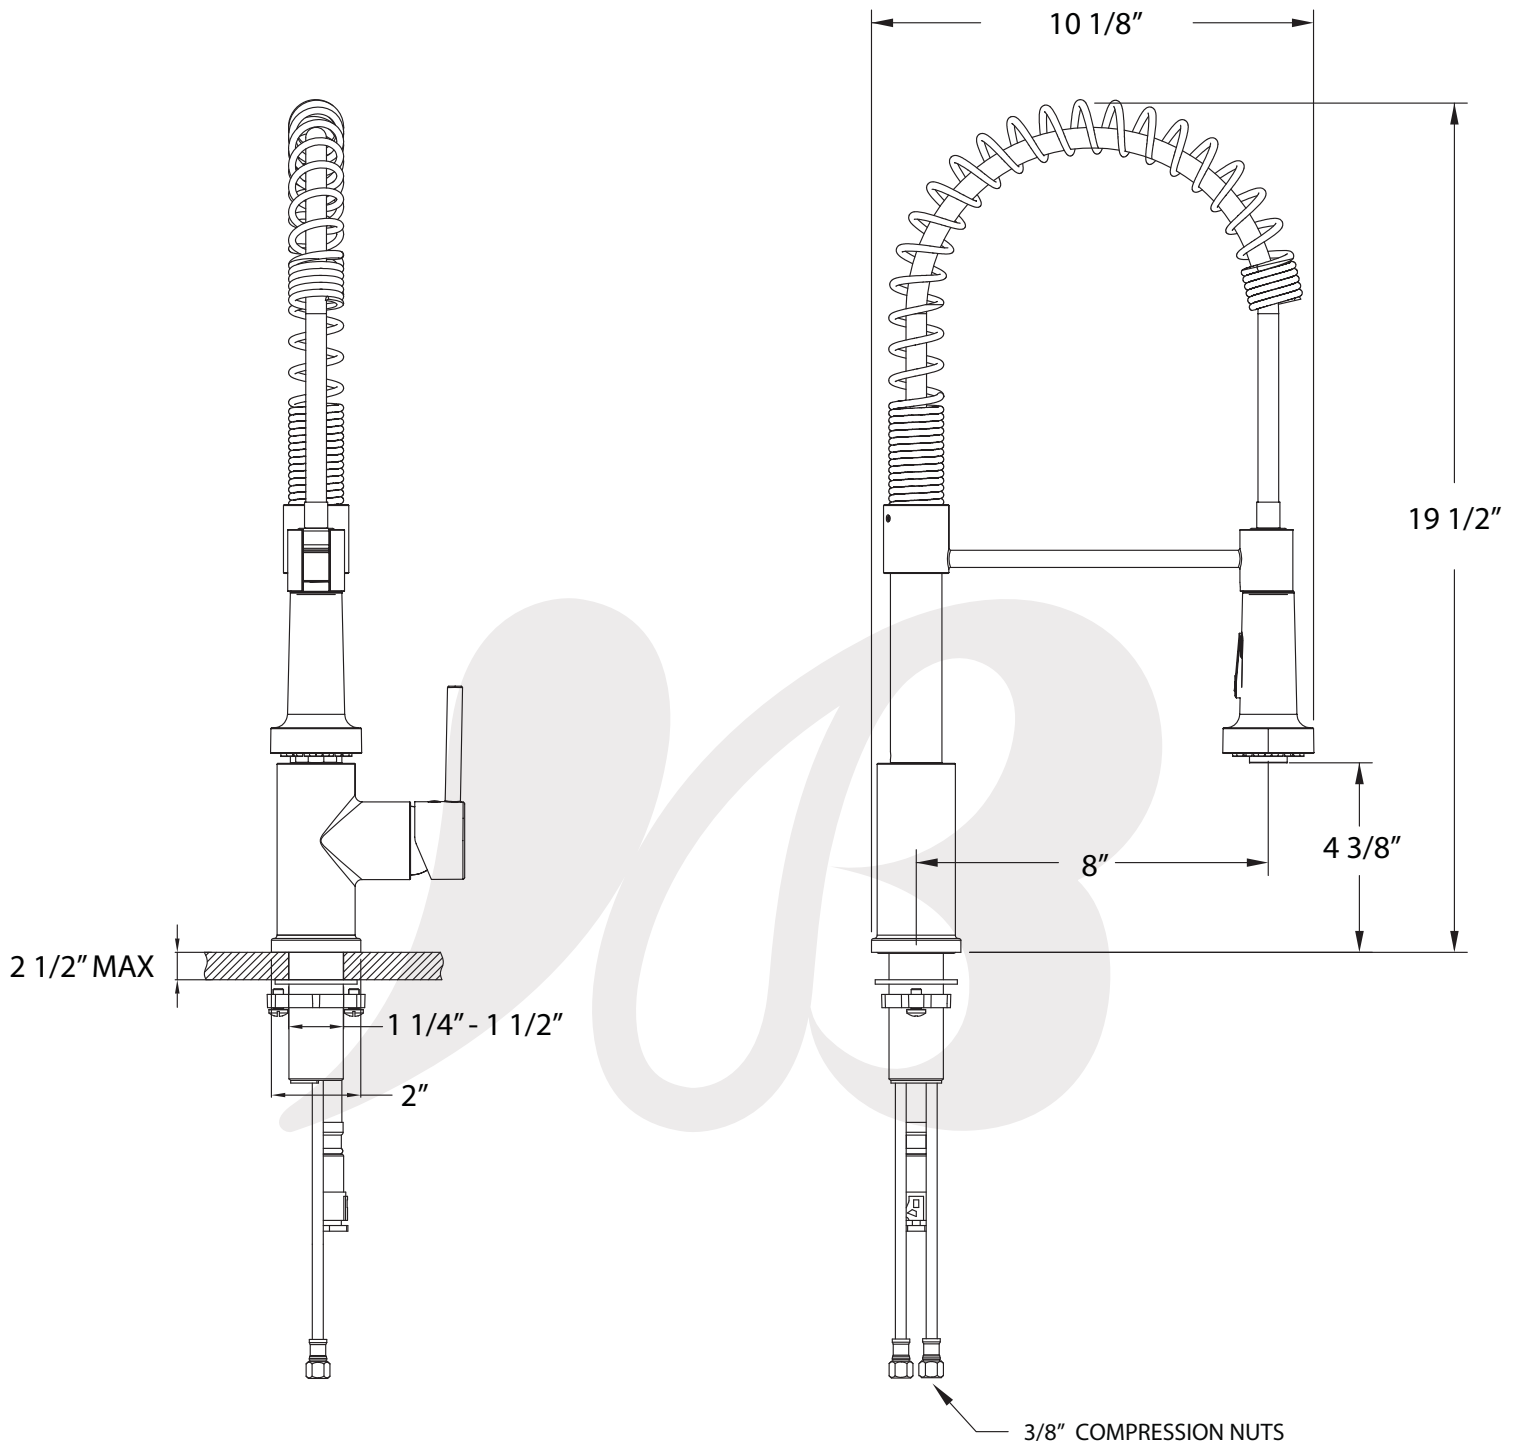

K1824301-MPQ, K1824302-MPQ - Spring Style Kitchen Faucet
Description

- Single handle kitchen faucet
- 360 deg swing angle
- Ceramic disc cartridge
- 2 Setting sprayer
- 20" SS hoses with 3/8" compression nuts
- 1.75 GPM

Standards

- Complies with IAPMO UPC/cUPC
- California AB1953 compliant
- NSF - 61-9 tested and compliant
- ADA Accessibility Guidelines for Buildings and Facilities - 4.27.4 Controls and Mechanisms
- CALGreen compliant

Colors / Finishes
K1824301-MPQ - Chrome
K1824302-MPQ - PVD Satin Nickel

•K1824301-MPQ

BREAK DOWN

32	ATBP1009	INLET	1
31	ATBP1008	INLET	1
30	CTRR0182	O-RING	2
29	CTHZ0281	HANDLE	1
28	CTST0117	SCREW	1
27	CTCP0072	HANDLE KNOB	1
26	CTCP0366	COVER	1
25	CTKL0007	RETAINER	1
24	ATBA0161	CARTRIDGE	1
23	CTRR0074	O-RING	1
22	CTDN0083	BASE SEAT	1
21	ATBP0478	OUTLET HOSE	1
20	CTST0144	SCREW	2
19	CTST0101	SCREW	2
18	CTNL0004	NUT	1
17	CTRR0001	O-RING	1
16	CTNT0027	NUT	1
15	CTWT0053	WASHER	1
14	CTPL0003	SHANK	1
13	CTYZ0023	BODY	1
12	CTML0002	SHANK	1
11	CTKP0163	C-RING	1
10	CTKP0162	C-RING	2
9	CTRR0166	O-RING	1
8	CTPT0053	CONNECTING PIPE	1
7	ATBE0262	SHOWER	1
6	CTCP0443	BUSHING	1
5	CTDZ0134	SUPPORT	1
4	CTMB0849	NUT	1
3	CTBT0105	SPRING	1
2	ATBP0477	SHOWER HOSE	1
1	ATBA0100	CHECK VALVE	1
NO.	Drawing No.	Part Description	Quantity

1hole installation

Item Number	Type	Date
K1824301-MPQ	Kitchen Faucet	12/14/2016