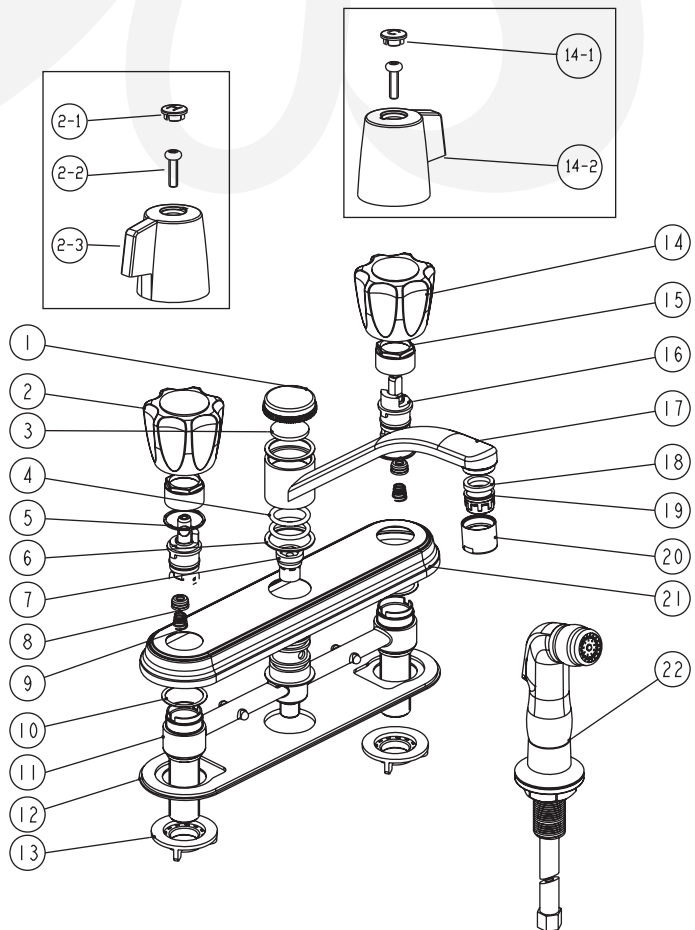

K2210001, K2310001-B - Kitchen Faucet

Description

- Acrylic knob handles
- "Reliaflo" 8" center kitchen faucet
- 360 deg swing angle, 9" metal spout
- 90 deg turn washer-less cartridges
- 1/2" NPS connections
- 1.8 GPM ASME compliant

Standards

- Complies with IAPMO UPC/cUPC
- California AB1953 compliant
- NSF - 61-9 tested and compliant
- CALGreen compliant

Colors / Finishes

K2210001 - Chrome

K2310001-B - Chrome

K2210001

K2310001-B

BREAK DOWN
Component Parts List

NO.	Part No	Qty	
01	CTGZ0095	1	1
02	ATBH0071	1	1
02-1	CTCP0191-XH	1	
02-2	CTST0057	2	
02-3	CTHP0042	1	
03	CTWR0308	1	1
04	CTRR0158	2	2
05	CTWP0075	2	2
06	CTWP0230	2	2
07	ATBA0135		1
08	CTWR0312	2	2
09	CTBT0080	2	2
10	CTWT0076	2	2
11	CTYN0062		1
11	CTYN0063	1	1
12	CTKP0132	1	1
13	CTNP0011	2	2
14	ATBH0070	1	1
14-1	CTCT0191-XC	1	
14-2	CTHP0041	1	
15	CTNZ0004	2	2
16	ATBA0125	2	2
17	ATBF1019	1	1
18	CTWR0254	1	1
19	ATBX0037	1	1
20	CTXB0056	1	1
21	CTCT0057	1	1
22	ATBP0265		1

Item Number	Type	Date
K2210001, K2310001-B	Kitchen faucet	4/01/2016