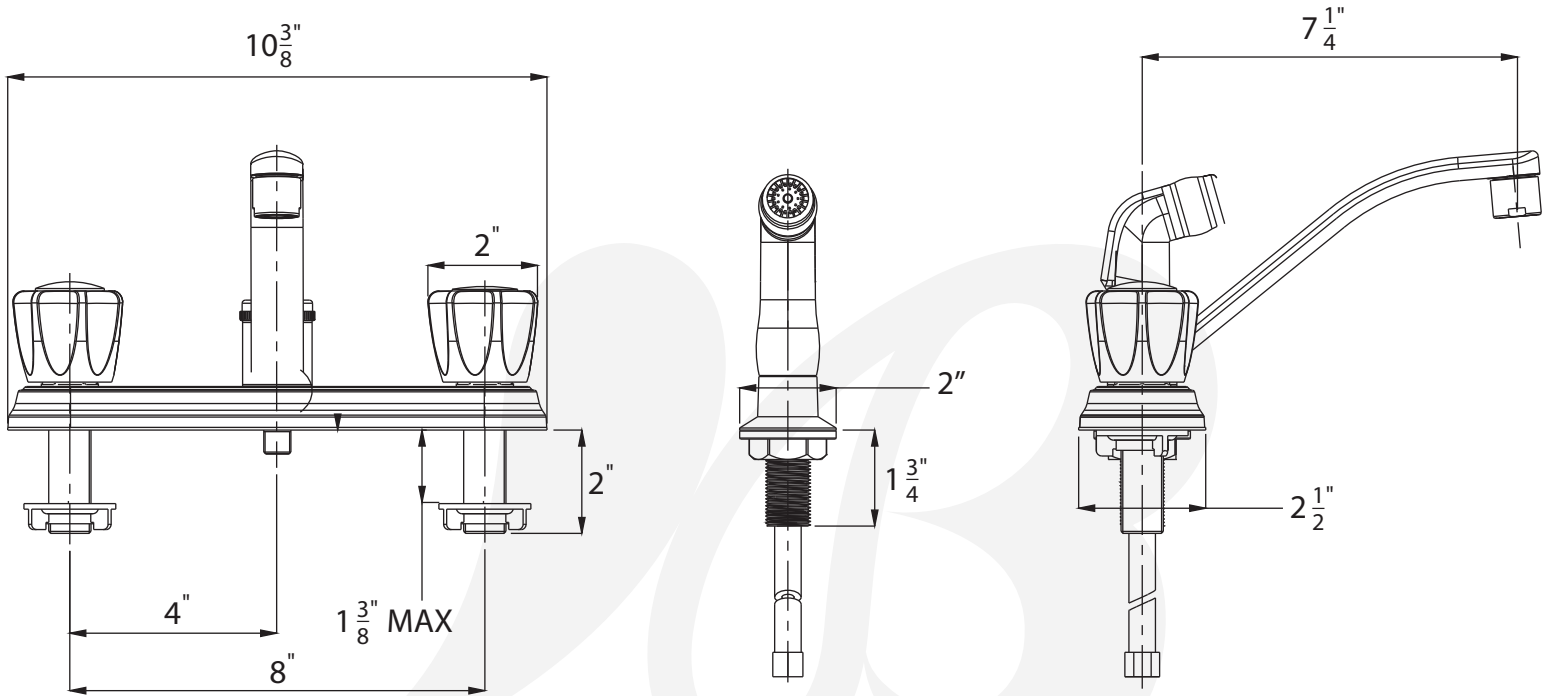

K2210001, K2310001-B - Kitchen Faucet

Description

- Acrylic knob handles
- "Reliaflo" 8" center kitchen faucet
- 360 deg swing angle, 9" metal spout
- 90 deg turn washer-less cartridges
- 1/2" NPS connections
- 1.8 GPM ASME compliant

Standards

- Complies with IAPMO UPC/cUPC
- California AB1953 compliant
- NSF - 61-9 tested and compliant
- CALGreen compliant

Colors / Finishes

K2210001 - Chrome

K2310001-B - Chrome

K2210001

K2310001-B

BREAK DOWN
Component Parts List

NO.	Part No	Qty	
01	CTGZ0095	1	1
02	ATBH0071	1	1
02-1	CTCP0191-XH	1	
02-2	CTST0057	2	
02-3	CTHP0042	1	
03	CTWR0308	1	1
04	CTRR0158	2	2
05	CTWP0075	2	2
06	CTWP0230	2	2
07	ATBA0135		1
08	CTWR0312	2	2
09	CTBT0080	2	2
10	CTWT0076	2	2
11	CTYN0062		1
11	CTYN0063	1	1
12	CTKP0132	1	1
13	CTNP0011	2	2
14	ATBH0070	1	1
14-1	CTCT0191-XC	1	
14-2	CTHP0041	1	
15	CTNZ0004	2	2
16	ATBA0125	2	2
17	ATBF1019	1	1
18	CTWR0254	1	1
19	ATBX0037	1	1
20	CTXB0056	1	1
21	CTCT0057	1	1
22	ATBP0265		1