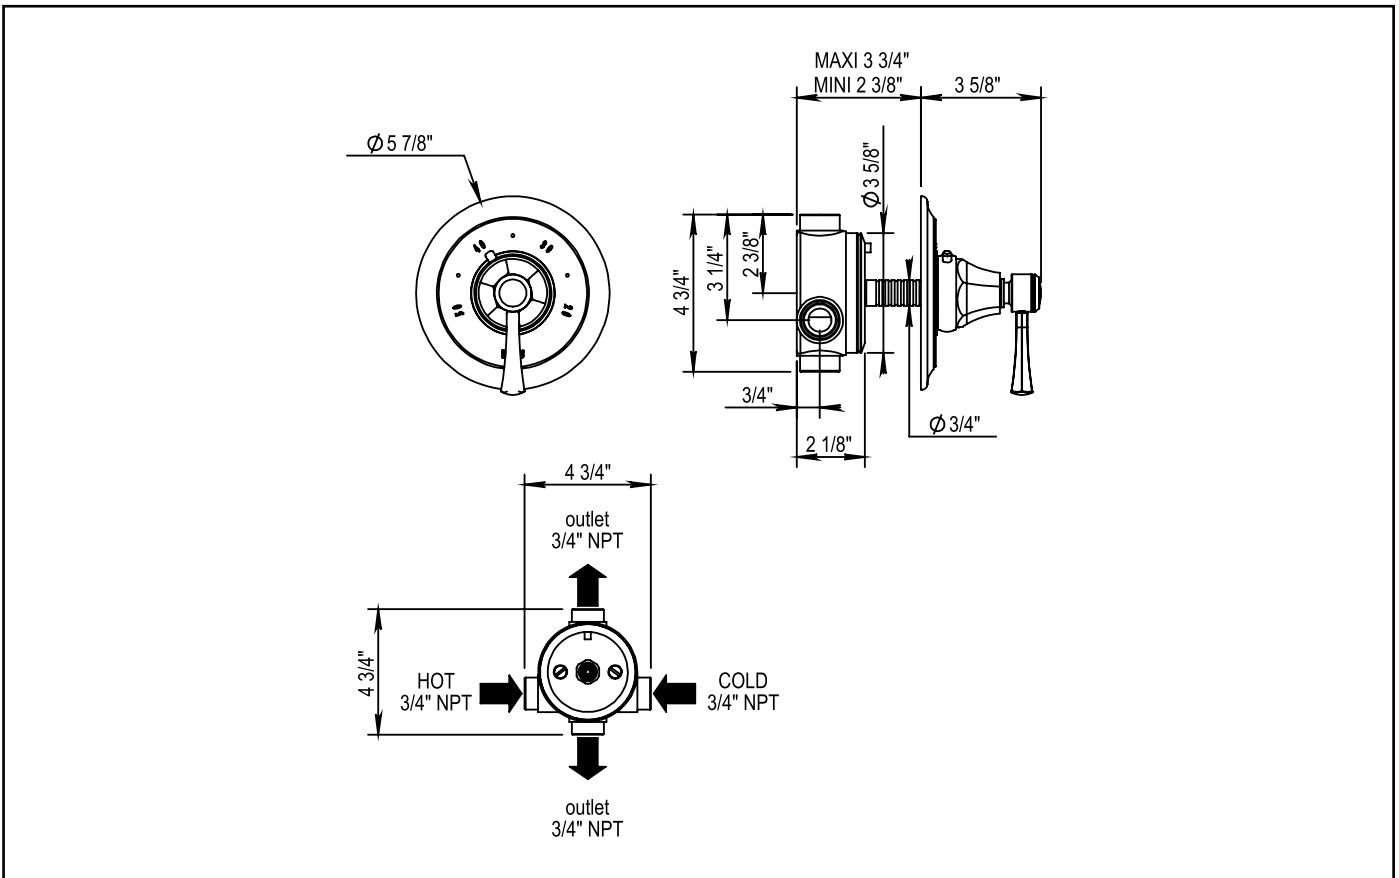

HORUS

102.92.524BT & 102.62.521

SERIES: ASCOTT

FEATURES:

- 3/4" NPT Inlets
- 3/4" NPT Outlets
- Safety Stop @ 37 °C (99 Fahrenheit)
- 20 GPM @ 45 PSI
- 1 Outlet Plug Supplied
- No Service Stops

HANDLE OPTIONS:

HORUS

100.92.591BT & 102.62.521

SERIES: ASCOTT

FEATURES:

- 3/4" NPT Inlets
- 3/4" NPT Outlets
- Safety Stop @ 37 °C (99 Fahrenheit)
- 14 GPM @ 45 PSI
- 1 Outlet Plug Supplied
- Integrated Service Stops

HANDLE OPTIONS: