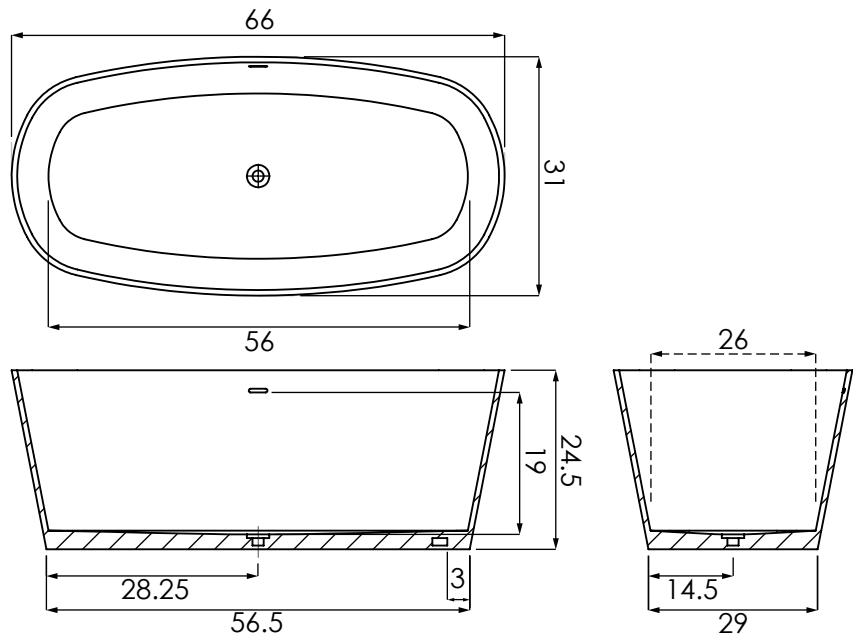

CODES AND COMPLIANCES

Massachusetts code File no: P1-0614-491

HYDRO SYSTEMS
Family Owned And Operated Since 1978

29132 Avenue Paine, Valencia, CA, 91355
661.775.0686 | hydrosystem.com

All specifications and options subject to change without notice please contact a hydro systems representative for more information.