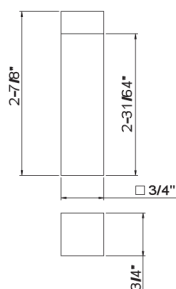

DSIX19 Door Stop
Stainless Steel
Wall Mount – also can be used as coat hook
Screws included

Description	Finish	Product Code
Door Stop	Satin	DSIX19-32D
	Polished	DSIX19-32
	Oil Rubbed Bronze	DSIX19-10B