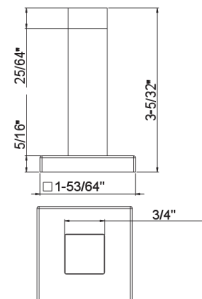

DSIX14 Door Stop
Stainless Steel
Wall Mount – also can be used as coat hook
Screws included

Description	Finish	Product Code
Door Stop	Satin	DSIX14-32D
	Polished	DSIX14-32
	Oil Rubbed Bronze	DSIX14-10B