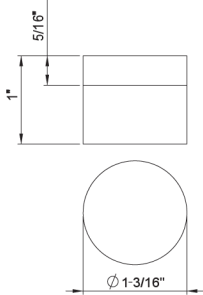

Description	Finish	Product Code
Door Stop	Satin	DSIX07-32D
	Polished	DSIX07-32

DSIX08 Door Stop
Stainless Steel
Wall Mount
Screws and Plug included

Description	Finish	Product Code
Door Stop	Satin	DSIX08-32D
	Polished	DSIX08-32