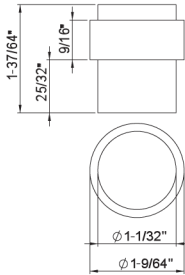

Door Stops

DSIX02 Door Stop
Stainless Steel
Floor Mount
Screws and Plug included

Description	Finish	Product Code
Door Stop	Satin	DSIX02-32D
	Polished	DSIX02-32
	Oil Rubbed Bronze	DSIX02-10B

DSIX04 Door Stop on Rose
Stainless Steel
Wall Mount – also can be used
as coat hook
Screws included