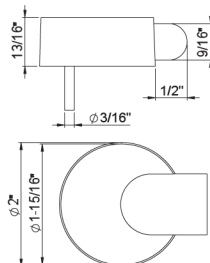

DSIX06 Door Stop
Stainless Steel
Floor Mount
Screws and Plug included

Description	Finish	Product Code
Door Stop	Satin	DSIX06-32D
	Polished	DSIX06-32