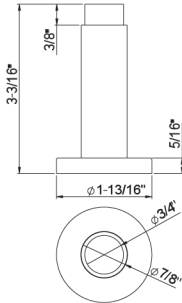

Door Stops

DSIX02 Door Stop
Stainless Steel
Floor Mount
Screws and Plug included

Description	Finish	Product Code
Door Stop	Satin	DSIX02-32D
	Polished	DSIX02-32
	Oil Rubbed Bronze	DSIX02-10B

DSIX04 Door Stop on Rose
Stainless Steel
Wall Mount – also can be used
as coat hook
Screws included