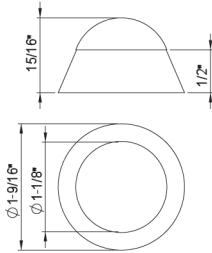

Door Stops

DSIX07 Door Stop
Stainless Steel
Wall Mount
Screws and Plug included

Description	Finish	Product Code
Door Stop	Satin	DSIX07-32D
	Polished	DSIX07-32