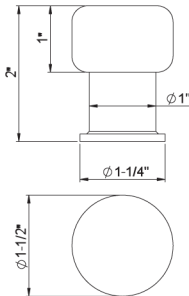

DSIX05 Door Stop
Stainless Steel
Floor Mount or Wall Mount
Screws and Plug included

Description	Finish	Product Code
Door Stop	Satin	DSIX05-32D
	Polished	DSIX05-32