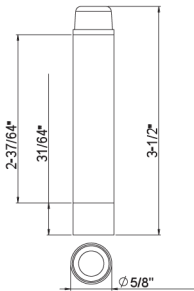

DSIX09 Door Stop
Stainless Steel
Wall Mount
Screws and Plug included

Description	Finish	Product Code
Door Stop	Satin	DSIX09-32D
	Polished	DSIX09-32
	Oil Rubbed Bronze	DSIX09-10B