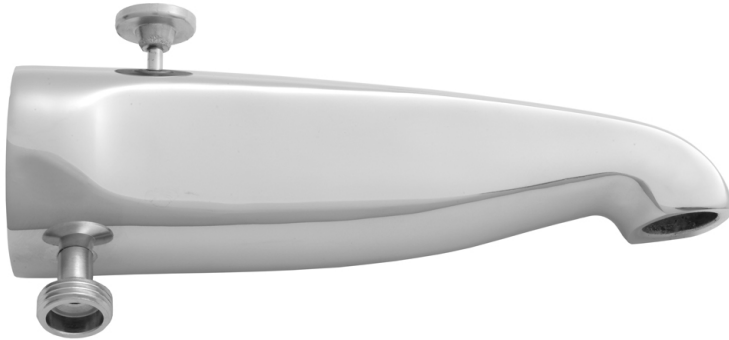

8 1/2" Reach Brass Diverter Tub Spout with Handshower Outlet

Model #: 2010-

FEATURES:

- All brass diverter tub spout
- 3/4" female IPS with 1/2" female IPS face bushing
- 8 1/2" reach allows for wide tub deck
- Pull button to divert from tub to handshower
- Bottom offset 1/2" IPS connection for handshower hose

AVAILABLE FINISHES:

Polished Chrome (PCH)	Satin Chrome (SC)	Bronze Umber (BU)
Satin Nickel (SN)	Pewter (PEW)	Caramel Bronze (CB)
Polished Nickel (PN)	Antique Brass (AB)	Antique Copper (ACU)
Oil-Rubbed Bronze (ORB)	Polished Brass (PB)	Polished Copper (PCU)
Vintage Bronze (VB)	Satin Brass (SB)	Rose Gold (RG)
Matte Black (MBK)	Satin Gold (SG)	Polished Gold (PG)
Black Nickel (BKN)	Bombay Gold (BG)	Jewelers Gold (JG)
Europa Bronze (EB)	White (WH)	Sedona Beige (SDB)
Tristan Brass (TB)	Unlacquered Brass (ULB)	Satin Cooper (SCU)