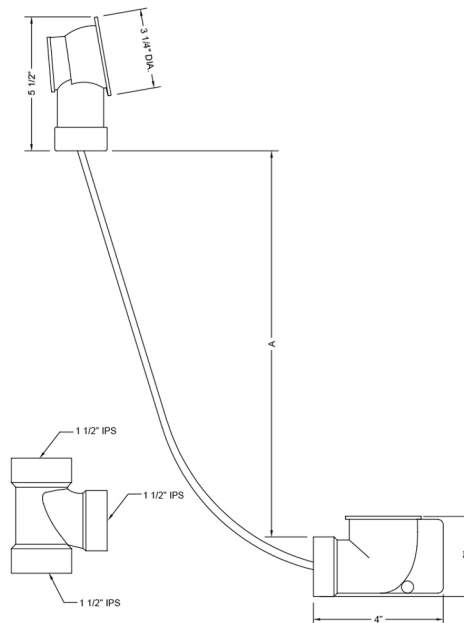

ABS Bath Waste and Overflow Subassembly (Geberit)

Model #: 373-LT

FEATURES:

- Designed to fit most manufacturers' bath and whirlpool tubs from 17" to 24" deep
- 27" cable length
- For 1½" ABS Schedule 40
- Stainless steel cable for strength and durability
- Complements both contemporary and traditional styling
- Geberit subassemblies
- SUBASSEMBLIES ONLY

AVAILABLE FINISHES:

N/A

SPECIFICATION DRAWING:

PVC BATH WASTE & OVERFLOW		
PART #	A	CABLE LENGTH
370-LT	12"-16"	17"
372-LT	17"-24"	27"
374-LT	23"-27"	33"
376-LT	28"-29"	43"
ABS BATH WASTE & OVERFLOW		
371-LT	12"-16"	17"
373-LT	17"-24"	27"
375-LT	23"-27"	33"
377-LT	28"-29"	43"