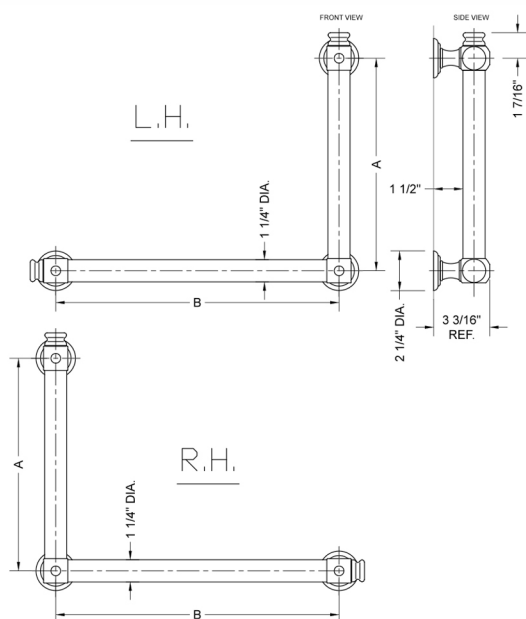

G60 12H x 32W 90° Right Hand Grab Bar

Model #: **G60-12H-32W-RH-**

FEATURES:

- ADA compliant when properly installed
- All brass construction, fully polished & plated
- All grab bars can be custom sized. Contact JACLO for pricing & availability
- Optional handshower sliders and toilet paper/wash cloth holders can be added only upon initial order
- Grab bars over 32" REQUIRE a middle post

SPECIFICATION DRAWING:

BRASS LUXURY GRAB BAR			
PART. #	DESCRIPTION	A H	B W
G60-12H-12W	CENTER TO CENTER	12"	12"
G60-12H-16W	CENTER TO CENTER	12"	16"
G60-12H-24W	CENTER TO CENTER	12"	24"
G60-12H-32W	CENTER TO CENTER	12"	32"
G60-16H-12W	CENTER TO CENTER	16"	12"
G60-16H-16W	CENTER TO CENTER	16"	16"
G60-16H-24W	CENTER TO CENTER	16"	24"
G60-16H-32W	CENTER TO CENTER	16"	32"
G60-24H-12W	CENTER TO CENTER	24"	12"
G60-24H-16W	CENTER TO CENTER	24"	16"
G60-24H-24W	CENTER TO CENTER	24"	24"
G60-24H-32W	CENTER TO CENTER	24"	32"
G60-32H-12W	CENTER TO CENTER	32"	12"
G60-32H-16W	CENTER TO CENTER	32"	16"
G60-32H-24W	CENTER TO CENTER	32"	24"
G60-32H-32W	CENTER TO CENTER	32"	32"