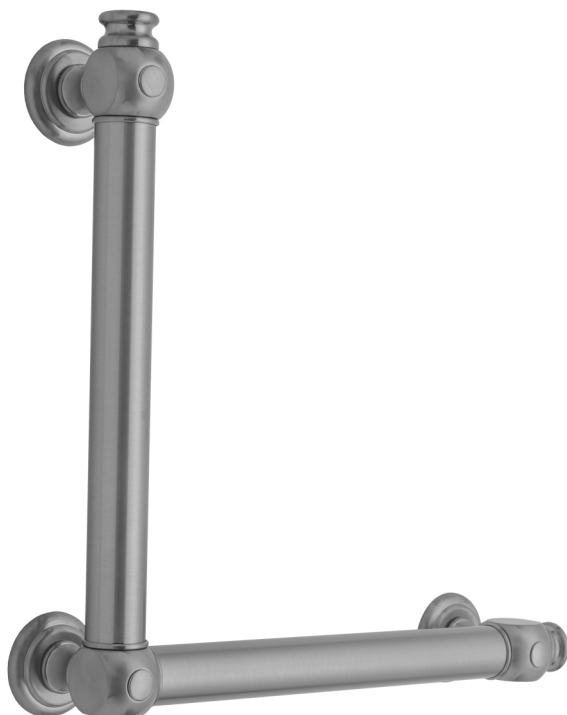

G60 12H x 32W 90° Right Hand Grab Bar

Model #: **G60-12H-32W-RH-**

FEATURES:

- ADA compliant when properly installed
- All brass construction, fully polished & plated
- All grab bars can be custom sized. Contact JACLO for pricing & availability
- Optional handshower sliders and toilet paper/wash cloth holders can be added only upon initial order
- Grab bars over 32" REQUIRE a middle post

AVAILABLE FINISHES:

Polished Chrome (PCH)	Satin Chrome (SC)	Bronze Umber (BU)
Satin Nickel (SN)	Pewter (PEW)	Caramel Bronze (CB)
Polished Nickel (PN)	Antique Brass (AB)	Antique Copper (ACU)
Oil-Rubbed Bronze (ORB)	Polished Brass (PB)	Polished Copper (PCU)
Vintage Bronze (VB)	Satin Brass (SB)	Rose Gold (RG)
Matte Black (MBK)	Satin Gold (SG)	Polished Gold (PG)
Black Nickel (BKN)	Bombay Gold (BG)	Jewelers Gold (JG)
Europa Bronze (EB)	White (WH)	Sedona Beige (SDB)
Tristan Brass (TB)	Unlacquered Brass (ULB)	Satin Cooper (SCU)

SPECIFICATION DRAWING:

BRASS LUXURY GRAB BAR			
PART. #	DESCRIPTION	A H	B W
G60-12H-12W	CENTER TO CENTER	12"	12"
G60-12H-16W	CENTER TO CENTER	12"	16"
G60-12H-24W	CENTER TO CENTER	12"	24"
G60-12H-32W	CENTER TO CENTER	12"	32"
G60-16H-12W	CENTER TO CENTER	16"	12"
G60-16H-16W	CENTER TO CENTER	16"	16"
G60-16H-24W	CENTER TO CENTER	16"	24"
G60-16H-32W	CENTER TO CENTER	16"	32"
G60-24H-12W	CENTER TO CENTER	24"	12"
G60-24H-16W	CENTER TO CENTER	24"	16"
G60-24H-24W	CENTER TO CENTER	24"	24"
G60-24H-32W	CENTER TO CENTER	24"	32"
G60-32H-12W	CENTER TO CENTER	32"	12"
G60-32H-16W	CENTER TO CENTER	32"	16"
G60-32H-24W	CENTER TO CENTER	32"	24"
G60-32H-32W	CENTER TO CENTER	32"	32"