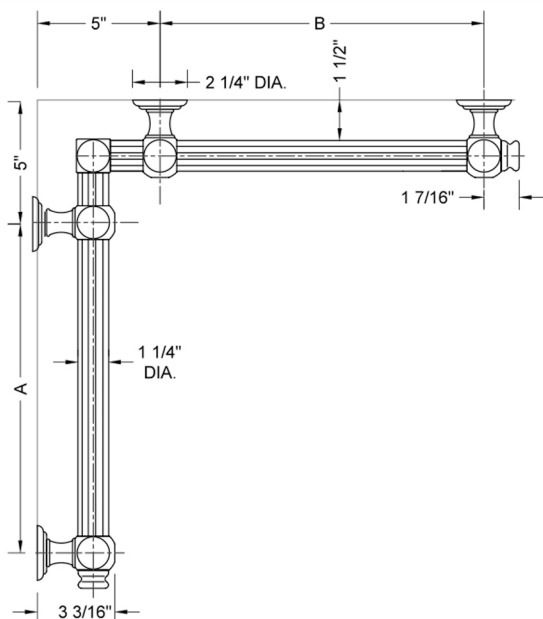

G61 12" x 60" Inside Corner Grab Bar

Model #: G61-12-60-IC-

FEATURES:

- ADA compliant when properly installed
- All brass construction, fully polished & plated
- All grab bars can be custom sized. Contact JACLO for pricing & availability
- Optional handshower sliders and toilet paper/wash cloth holders can be added only upon initial order
- Grab bars over 32" REQUIRE a middle post

SPECIFICATION DRAWING:

| BRASS LUXURY GRAB BAR | | | | | | | |
|-----------------------|----------------|-----|-----|--------------|----------------|-----|-----|
| PART. # | DESCRIPTION | A | B | PART. # | DESCRIPTION | A | B |
| G61-12-12-IC | CENTER OF POST | 12" | 12" | G61-24-36-IC | CENTER OF POST | 24" | 36" |
| G61-12-16-IC | CENTER OF POST | 12" | 16" | G61-24-48-IC | CENTER OF POST | 24" | 48" |
| G61-12-24-IC | CENTER OF POST | 12" | 24" | G61-24-60-IC | CENTER OF POST | 24" | 60" |
| G61-12-32-IC | CENTER OF POST | 12" | 32" | | | | |
| | | | | G61-32-32-IC | CENTER OF POST | 32" | 32" |
| G61-12-36-IC | CENTER OF POST | 12" | 36" | G61-32-36-IC | CENTER OF POST | 32" | 36" |
| G61-12-48-IC | CENTER OF POST | 12" | 48" | G61-32-48-IC | CENTER OF POST | 32" | 48" |
| G61-12-60-IC | CENTER OF POST | 12" | 60" | G61-32-60-IC | CENTER OF POST | 32" | 60" |
| | | | | | | | |
| G61-16-16-IC | CENTER OF POST | 16" | 16" | G61-36-36-IC | CENTER OF POST | 36" | 36" |
| G61-16-24-IC | CENTER OF POST | 16" | 24" | G61-36-48-IC | CENTER OF POST | 36" | 48" |
| G61-16-32-IC | CENTER OF POST | 16" | 32" | G61-36-60-IC | CENTER OF POST | 36" | 60" |
| | | | | | | | |
| G61-16-36-IC | CENTER OF POST | 16" | 36" | G61-48-48-IC | CENTER OF POST | 48" | 48" |
| G61-16-48-IC | CENTER OF POST | 16" | 48" | G61-48-60-IC | CENTER OF POST | 48" | 60" |
| G61-16-60-IC | CENTER OF POST | 16" | 60" | | | | |
| | | | | G61-60-60-IC | CENTER OF POST | 60" | 60" |
| G61-24-24-IC | CENTER OF POST | 24" | 24" | | | | |
| G61-24-32-IC | CENTER OF POST | 24" | 32" | | | | |