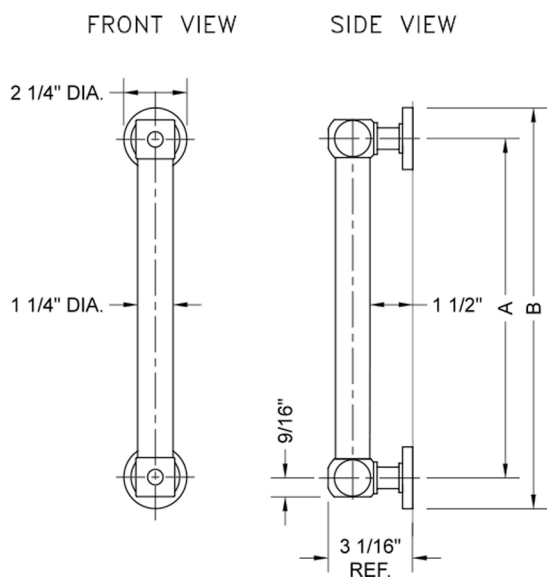

16" G70 Straight Grab Bar

Model #: G70-16-

FEATURES:

- ADA compliant when properly installed
- All brass construction, fully polished & plated
- All grab bars can be custom sized. Contact JACLO for pricing & availability
- Optional handshower sliders and toilet paper/wash cloth holders can be added only upon initial order
- Grab bars over 32" REQUIRE a middle post

SPECIFICATION DRAWING:

BRASS LUXURY GRAB BARS			
PART. #	DESCRIPTION	A	B
G70-12-XX	12" GRAB BAR	12"	14 1/4"
G70-16-XX	16" GRAB BAR	16"	18 1/4"
G70-18-XX	18" GRAB BAR	18"	20 1/4"
G70-24-XX	24" GRAB BAR	24"	26 1/4"
G70-32-XX	32" GRAB BAR	32"	34 1/4"
<i>*NOTE: GRAB BARS OVER 32" REQUIRE A MIDDLE POST</i>			
G70-36-XX	36" GRAB BAR	36"	38 1/4"
G70-42-XX	42" GRAB BAR	42"	44 1/4"
G70-48-XX	48" GRAB BAR	48"	50 1/4"
G70-60-XX	60" GRAB BAR	60"	62 1/4"