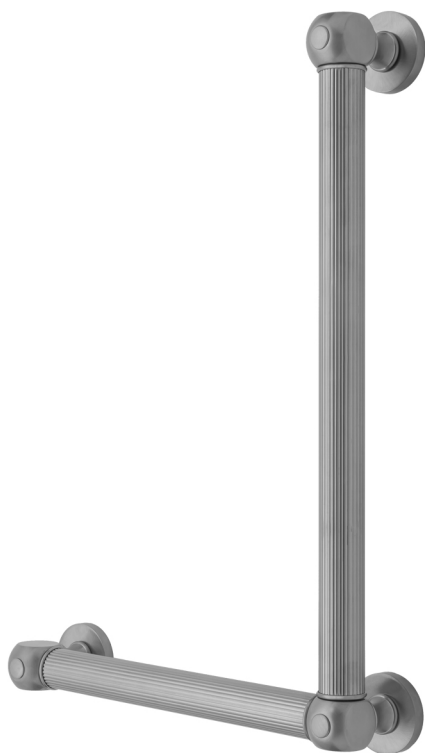

G71 24H x 16W 90° Left Hand Grab Bar

Model #: **G71-24H-16W-LH-**

FEATURES:

- ADA compliant when properly installed
- All brass construction, fully polished & plated
- All grab bars can be custom sized. Contact JACLO for pricing & availability
- Optional handshower sliders and toilet paper/wash cloth holders can be added only upon initial order
- Grab bars over 32" REQUIRE a middle post

AVAILABLE FINISHES:

Polished Chrome (PCH)	Satin Chrome (SC)	Bronze Umber (BU)
Satin Nickel (SN)	Pewter (PEW)	Caramel Bronze (CB)
Polished Nickel (PN)	Antique Brass (AB)	Antique Copper (ACU)
Oil-Rubbed Bronze (ORB)	Polished Brass (PB)	Polished Copper (PCU)
Vintage Bronze (VB)	Satin Brass (SB)	Rose Gold (RG)
Matte Black (MBK)	Satin Gold (SG)	Polished Gold (PG)
Black Nickel (BKN)	Bombay Gold (BG)	Jewelers Gold (JG)
Europa Bronze (EB)	White (WH)	Sedona Beige (SDB)
Tristan Brass (TB)	Unlacquered Brass (ULB)	Satin Cooper (SCU)

SPECIFICATION DRAWING:

BRASS LUXURY GRAB BAR			
PART. #	DESCRIPTION	A H	B W
G71-12H-12W	CENTER TO CENTER	12"	12"
G71-12H-16W	CENTER TO CENTER	12"	16"
G71-12H-24W	CENTER TO CENTER	12"	24"
G71-12H-32W	CENTER TO CENTER	12"	32"
G71-16H-12W	CENTER TO CENTER	16"	12"
G71-16H-16W	CENTER TO CENTER	16"	16"
G71-16H-24W	CENTER TO CENTER	16"	24"
G71-16H-32W	CENTER TO CENTER	16"	32"
G71-24H-12W	CENTER TO CENTER	24"	12"
G71-24H-16W	CENTER TO CENTER	24"	16"
G71-24H-24W	CENTER TO CENTER	24"	24"
G71-24H-32W	CENTER TO CENTER	24"	32"
G71-32H-12W	CENTER TO CENTER	32"	12"
G71-32H-16W	CENTER TO CENTER	32"	16"
G71-32H-24W	CENTER TO CENTER	32"	24"
G71-32H-32W	CENTER TO CENTER	32"	32"