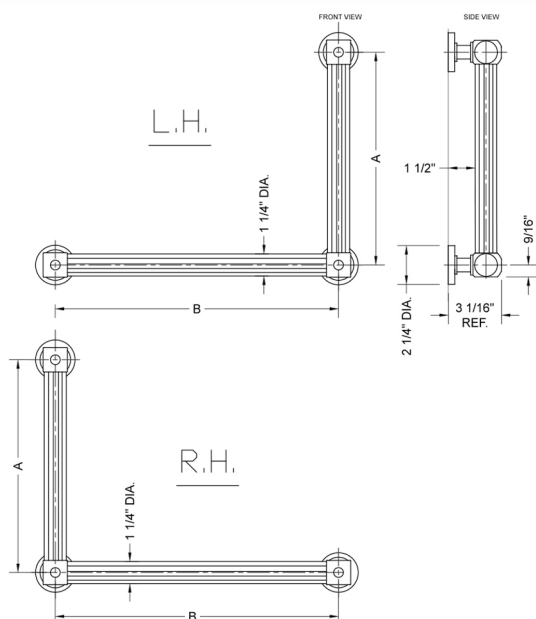

G71 24H x 16W 90° Left Hand Grab Bar

Model #: **G71-24H-16W-LH-**

FEATURES:

- ADA compliant when properly installed
- All brass construction, fully polished & plated
- All grab bars can be custom sized. Contact JACLO for pricing & availability
- Optional handshower sliders and toilet paper/wash cloth holders can be added only upon initial order
- Grab bars over 32" REQUIRE a middle post

SPECIFICATION DRAWING:

BRASS LUXURY GRAB BAR			
PART. #	DESCRIPTION	A H	B W
G71-12H-12W	CENTER TO CENTER	12"	12"
G71-12H-16W	CENTER TO CENTER	12"	16"
G71-12H-24W	CENTER TO CENTER	12"	24"
G71-12H-32W	CENTER TO CENTER	12"	32"
G71-16H-12W	CENTER TO CENTER	16"	12"
G71-16H-16W	CENTER TO CENTER	16"	16"
G71-16H-24W	CENTER TO CENTER	16"	24"
G71-16H-32W	CENTER TO CENTER	16"	32"
G71-24H-12W	CENTER TO CENTER	24"	12"
G71-24H-16W	CENTER TO CENTER	24"	16"
G71-24H-24W	CENTER TO CENTER	24"	24"
G71-24H-32W	CENTER TO CENTER	24"	32"
G71-32H-12W	CENTER TO CENTER	32"	12"
G71-32H-16W	CENTER TO CENTER	32"	16"
G71-32H-24W	CENTER TO CENTER	32"	24"
G71-32H-32W	CENTER TO CENTER	32"	32"