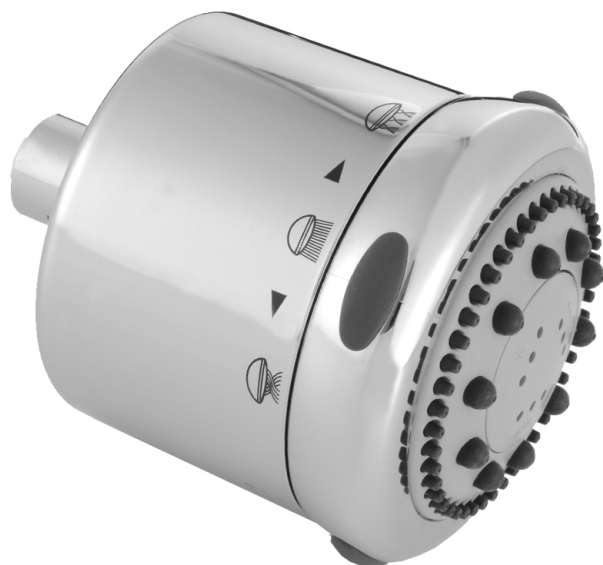

## Frescia Light Grey Face Showerhead - 1.75 GPM

**Model #: S139-1.75-**

### FEATURES:

- 4 function showerhead with 4" face
- 1/2" IPS adjustable brass ball joint to adjust angle of showerhead
- Rubber tabs on adjusting ring for easy grip, no slip adjustment of functions
- Ideal for use with 60° showerarms, 8041 & 8043
- Available flow rates: 2.5, 2.0, 1.75 & 1.5 GPM