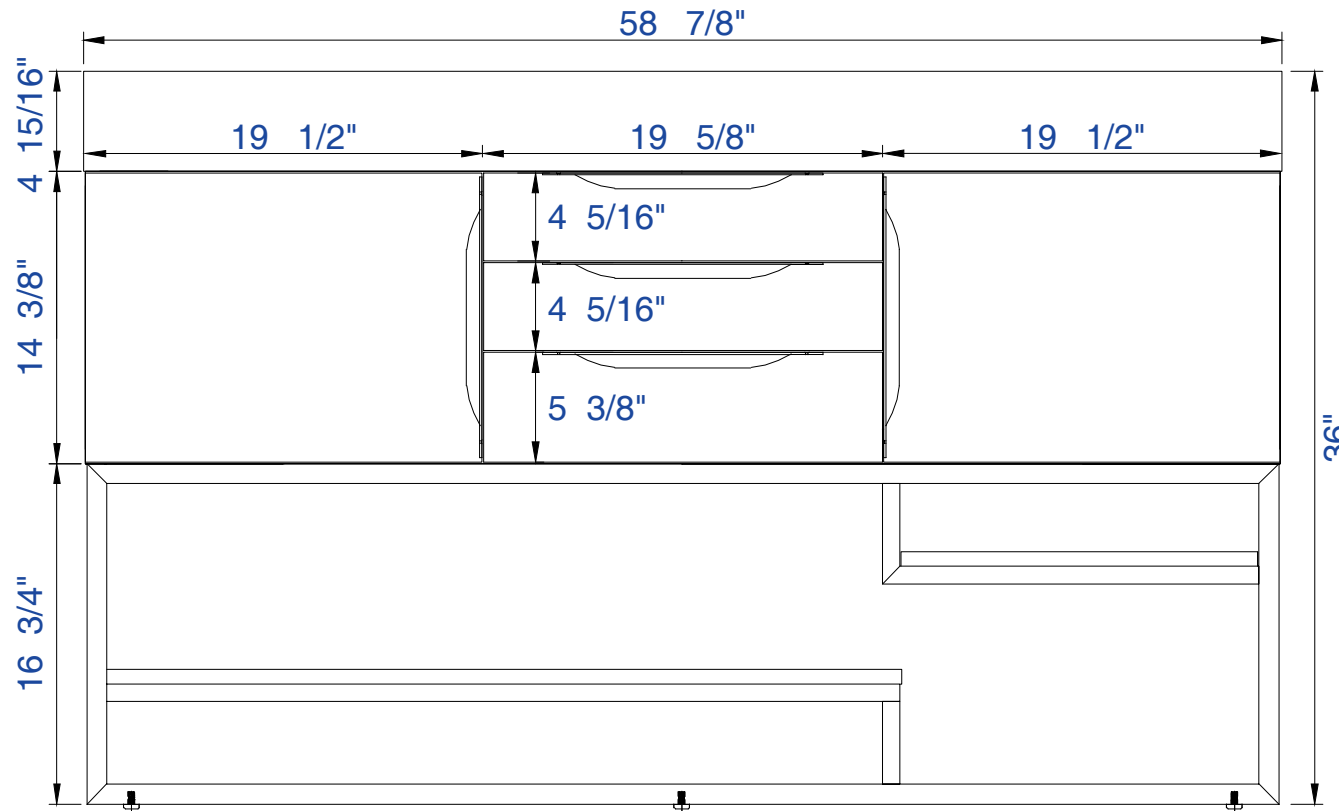

59"

Item Number:

- 388-V59D-AGR-A
- 388-V59D-CFO-A
- 388-V59D-GW-A
- 388-V59D-LTO-A

Columbia 59" Cabinet

Diagrams with Dimensions
page 01 of 03

NOTE ONE: Married Countertop is standard for this cabinet.
NOTE TWO: This vanity does not have a Backsplash.

59"

Item Number:

- 388-V59D-AGR-A
- 388-V59D-CFO-A
- 388-V59D-GW-A
- 388-V59D-LTO-A

Columbia 59" Cabinet

Diagrams with Dimensions
page 02 of 03

NOTE ONE: Married Countertop is standard for this cabinet.

59"

1496mm

Item Number:

- 388-V59D-AGR-A
- 388-V59D-CFO-A
- 388-V59D-GW-A
- 388-V59D-LTO-A

Columbia 1496mm Cabinet

Diagrams with Dimensions
page 01 of 03

NOTE ONE: Married Countertop is standard for this cabinet.
NOTE TWO: This vanity does not have a Backsplash.

1496mm

Item Number:

- 388-V59D-AGR-A
- 388-V59D-CFO-A
- 388-V59D-GW-A
- 388-V59D-LTO-A

Columbia 1496mm Cabinet

Diagrams with Dimensions
page 02 of 03

NOTE ONE: Married Countertop is standard for this cabinet.