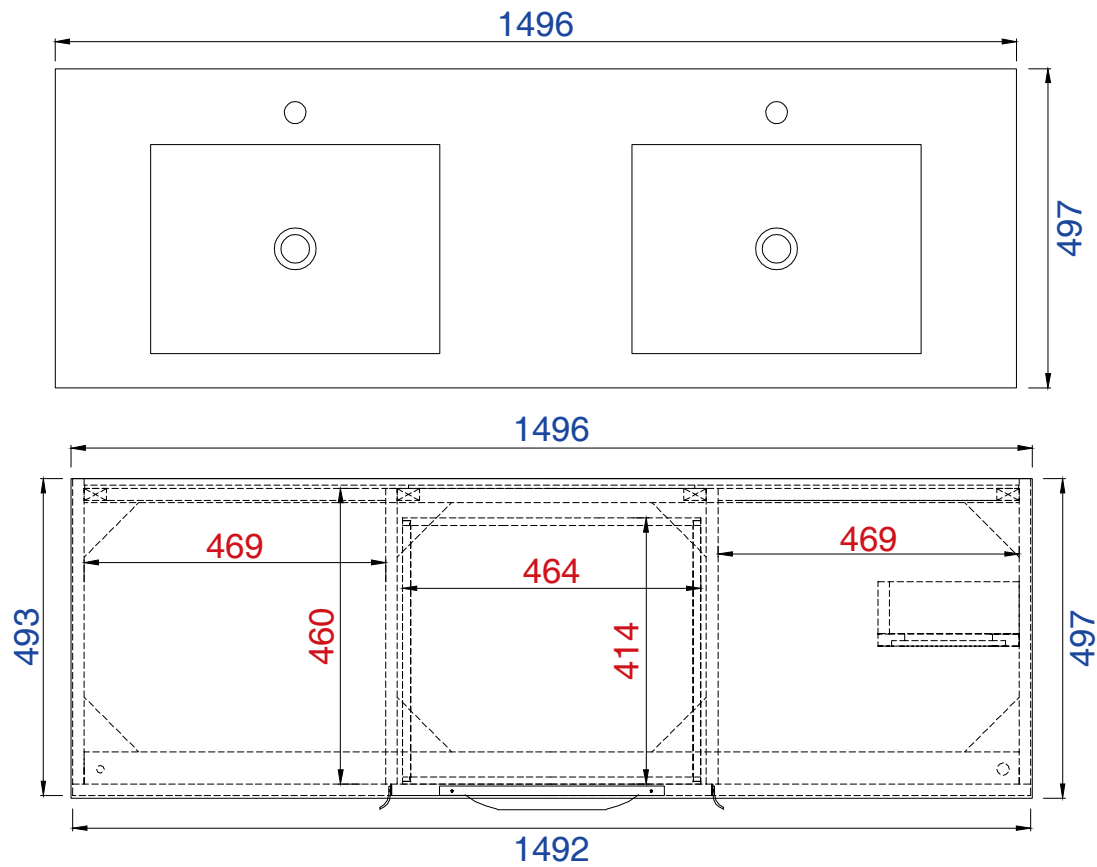

59"

Item Number:

- 388-V59D-AGR-A
- 388-V59D-CFO-A
- 388-V59D-GW-A
- 388-V59D-LTO-A

Columbia 59" Cabinet

Diagrams with Dimensions
page 01 of 03

NOTE ONE: Married Countertop is standard for this cabinet.
NOTE TWO: This vanity does not have a Backsplash.

59"

Item Number:

- 388-V59D-AGR-A
- 388-V59D-CFO-A
- 388-V59D-GW-A
- 388-V59D-LTO-A

Columbia 59" Cabinet

Diagrams with Dimensions
page 02 of 03

NOTE ONE: Married Countertop is standard for this cabinet.

59"

1496mm

Item Number:

- 388-V59D-AGR-A
- 388-V59D-CFO-A
- 388-V59D-GW-A
- 388-V59D-LTO-A

Columbia 1496mm Cabinet

Diagrams with Dimensions
page 02 of 03

NOTE ONE: Married Countertop is standard for this cabinet.

59"

Item Number:

- 388-V59D-AGR-A
- 388-V59D-CFO-A
- 388-V59D-GW-A
- 388-V59D-LTO-A

JAMES MARTIN

VANITIES™

Columbia 59" Cabinet

Diagrams with Dimensions
page 01 of 01

1496mm