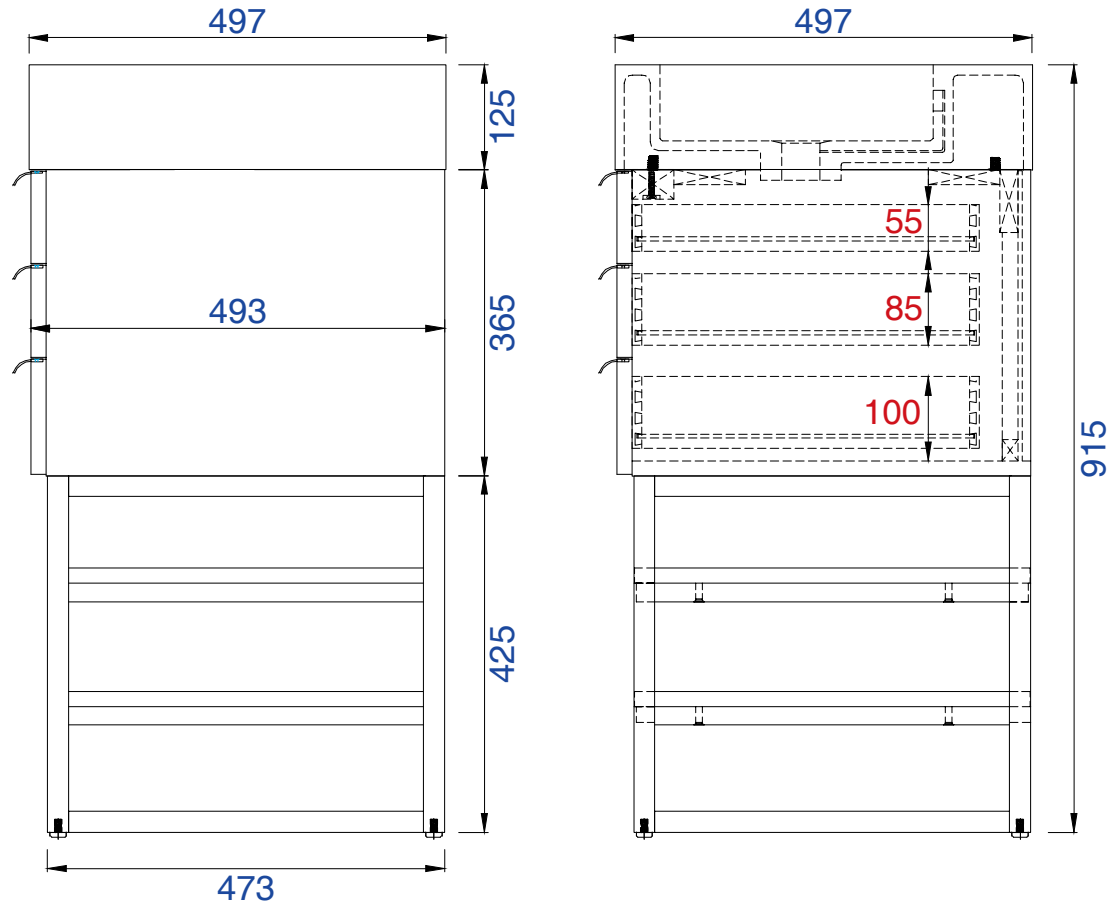

1496mm

Item Number:

- 388-V59D-AGR-A
- 388-V59D-CFO-A
- 388-V59D-GW-A
- 388-V59D-LTO-A

Columbia 1496mm Cabinet

Diagrams with Dimensions
page 02 of 03

NOTE ONE: Married Countertop is standard for this cabinet.

1496mm

Item Number:

- 388-V59D-AGR-A
- 388-V59D-CFO-A
- 388-V59D-GW-A
- 388-V59D-LTO-A

Columbia 1496mm Cabinet

Diagrams with Dimensions
page 03 of 03

NOTE ONE: Married Countertop is standard for this cabinet.
NOTE TWO: This vanity does not have a Backsplash.

59"

Item Number:

- 388-V59D-AGR-A
- 388-V59D-CFO-A
- 388-V59D-GW-A
- 388-V59D-LTO-A

JAMES MARTIN

VANITIES™

Columbia 59" Cabinet

Diagrams with Dimensions
page 01 of 01

1496mm

Item Number:

- 388-V59D-AGR-A
- 388-V59D-CFO-A
- 388-V59D-GW-A
- 388-V59D-LTO-A

JAMES MARTIN

VANITIES™

Columbia 1496mm Cabinet

Diagrams with Dimensions
page 01 of 01