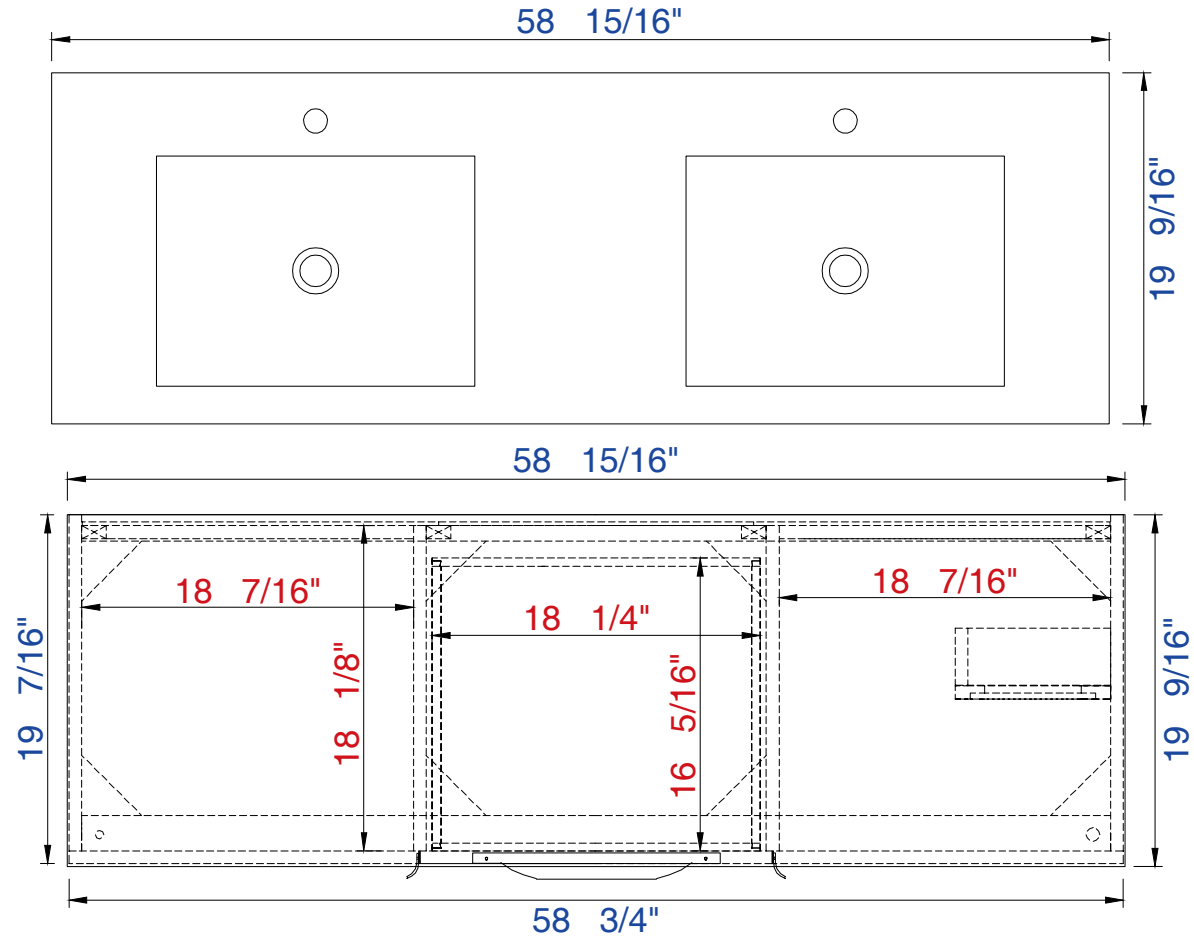

59"

Item Number:

- 388-V59D-AGR-A
- 388-V59D-CFO-A
- 388-V59D-GW-A
- 388-V59D-LTO-A

Columbia 59" Cabinet

Diagrams with Dimensions
page 01 of 03

NOTE ONE: Married Countertop is standard for this cabinet.
NOTE TWO: This vanity does not have a Backsplash.

59"

Item Number:

- 388-V59D-AGR-A
- 388-V59D-CFO-A
- 388-V59D-GW-A
- 388-V59D-LTO-A

Columbia 59" Cabinet

Diagrams with Dimensions
page 02 of 03

NOTE ONE: Married Countertop is standard for this cabinet.

59"

Item Number:

- 388-V59D-AGR-A
- 388-V59D-CFO-A
- 388-V59D-GW-A
- 388-V59D-LTO-A

Columbia 59" Cabinet

Diagrams with Dimensions
page 03 of 03

NOTE ONE: Married Countertop is standard for this cabinet.
NOTE TWO: This vanity does not have a Backsplash.

1496mm

Item Number:

- 388-V59D-AGR-A
- 388-V59D-CFO-A
- 388-V59D-GW-A
- 388-V59D-LTO-A

Columbia 1496mm Cabinet

Diagrams with Dimensions
page 01 of 03

NOTE ONE: Married Countertop is standard for this cabinet.
NOTE TWO: This vanity does not have a Backsplash.