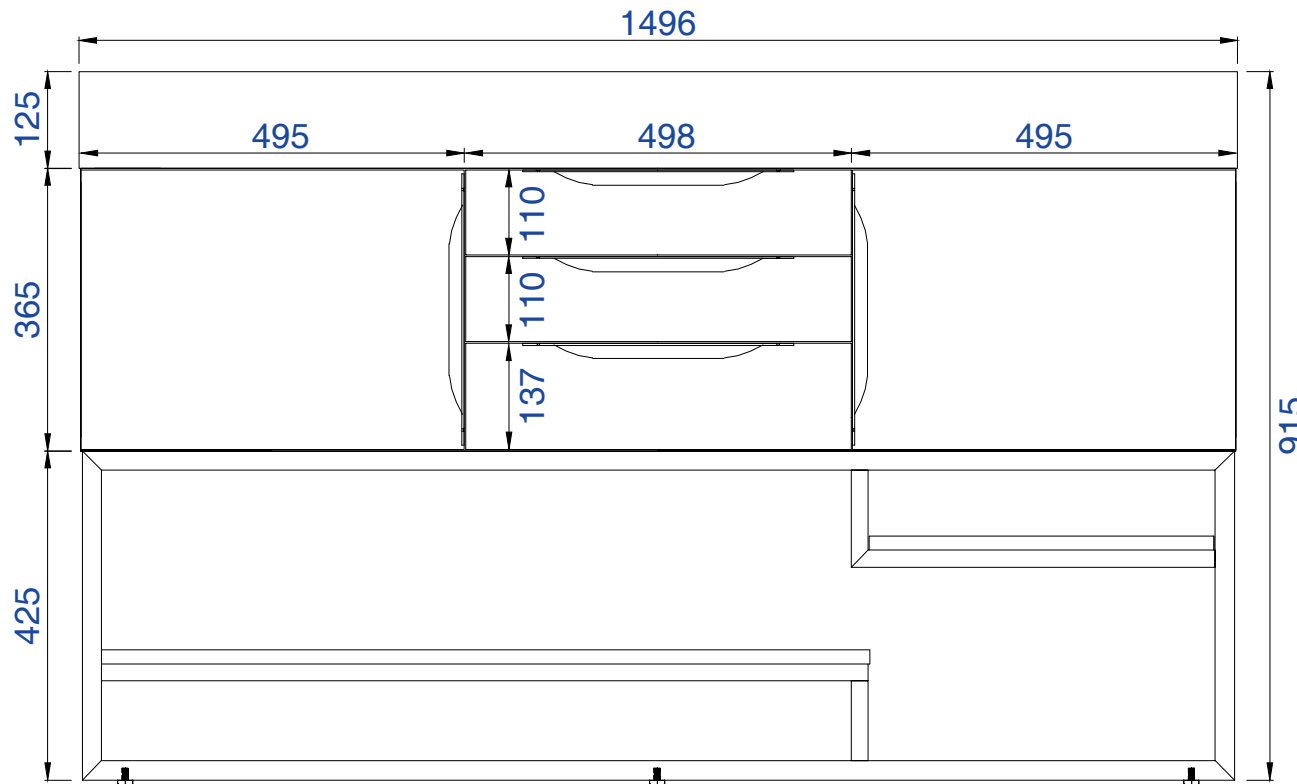

59"

Item Number:

- 388-V59D-AGR-A
- 388-V59D-CFO-A
- 388-V59D-GW-A
- 388-V59D-LTO-A

Columbia 59" Cabinet

Diagrams with Dimensions
page 01 of 03

NOTE ONE: Married Countertop is standard for this cabinet.
NOTE TWO: This vanity does not have a Backsplash.

59"

Item Number:

- 388-V59D-AGR-A
- 388-V59D-CFO-A
- 388-V59D-GW-A
- 388-V59D-LTO-A

Columbia 59" Cabinet

Diagrams with Dimensions
page 02 of 03

NOTE ONE: Married Countertop is standard for this cabinet.

59"

1496mm

Item Number:

- 388-V59D-AGR-A
- 388-V59D-CFO-A
- 388-V59D-GW-A
- 388-V59D-LTO-A

Columbia 1496mm Cabinet

Diagrams with Dimensions
page 01 of 03

NOTE ONE: Married Countertop is standard for this cabinet.
NOTE TWO: This vanity does not have a Backsplash.

1496mm

Item Number:

- 388-V59D-AGR-A
- 388-V59D-CFO-A
- 388-V59D-GW-A
- 388-V59D-LTO-A

Columbia 1496mm Cabinet

Diagrams with Dimensions
page 02 of 03

NOTE ONE: Married Countertop is standard for this cabinet.