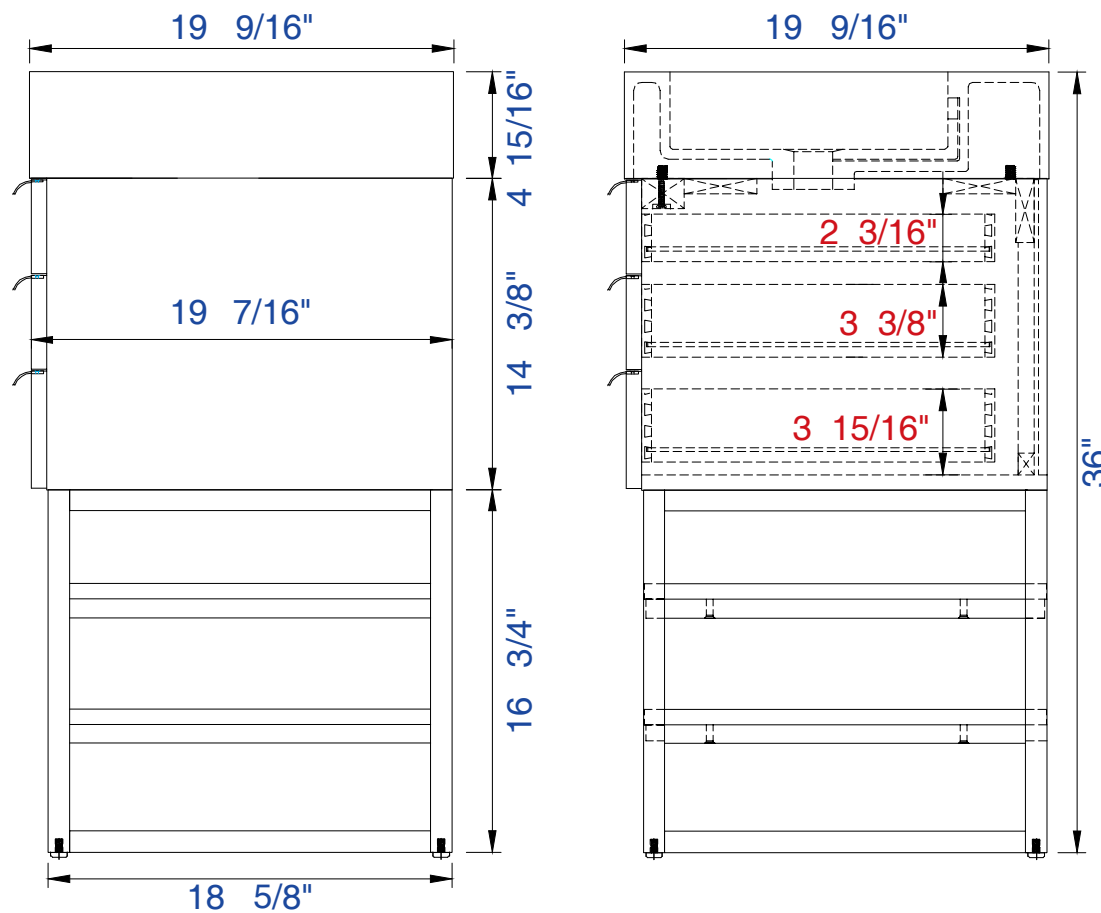

59"

Item Number:

- 388-V59D-AGR-A
- 388-V59D-CFO-A
- 388-V59D-GW-A
- 388-V59D-LTO-A

Columbia 59" Cabinet

Diagrams with Dimensions
page 01 of 03

NOTE ONE: Married Countertop is standard for this cabinet.
NOTE TWO: This vanity does not have a Backsplash.

59"

Item Number:

- 388-V59D-AGR-A
- 388-V59D-CFO-A
- 388-V59D-GW-A
- 388-V59D-LTO-A

Columbia 59" Cabinet

Diagrams with Dimensions
page 02 of 03

NOTE ONE: Married Countertop is standard for this cabinet.

59"

Item Number:

- 388-V59D-AGR-A
- 388-V59D-CFO-A
- 388-V59D-GW-A
- 388-V59D-LTO-A

Columbia 59" Cabinet

Diagrams with Dimensions
page 03 of 03

NOTE ONE: Married Countertop is standard for this cabinet.
NOTE TWO: This vanity does not have a Backsplash.

1496mm

Item Number:

- 388-V59D-AGR-A
- 388-V59D-CFO-A
- 388-V59D-GW-A
- 388-V59D-LTO-A

Columbia 1496mm Cabinet

Diagrams with Dimensions
page 01 of 03

NOTE ONE: Married Countertop is standard for this cabinet.
NOTE TWO: This vanity does not have a Backsplash.