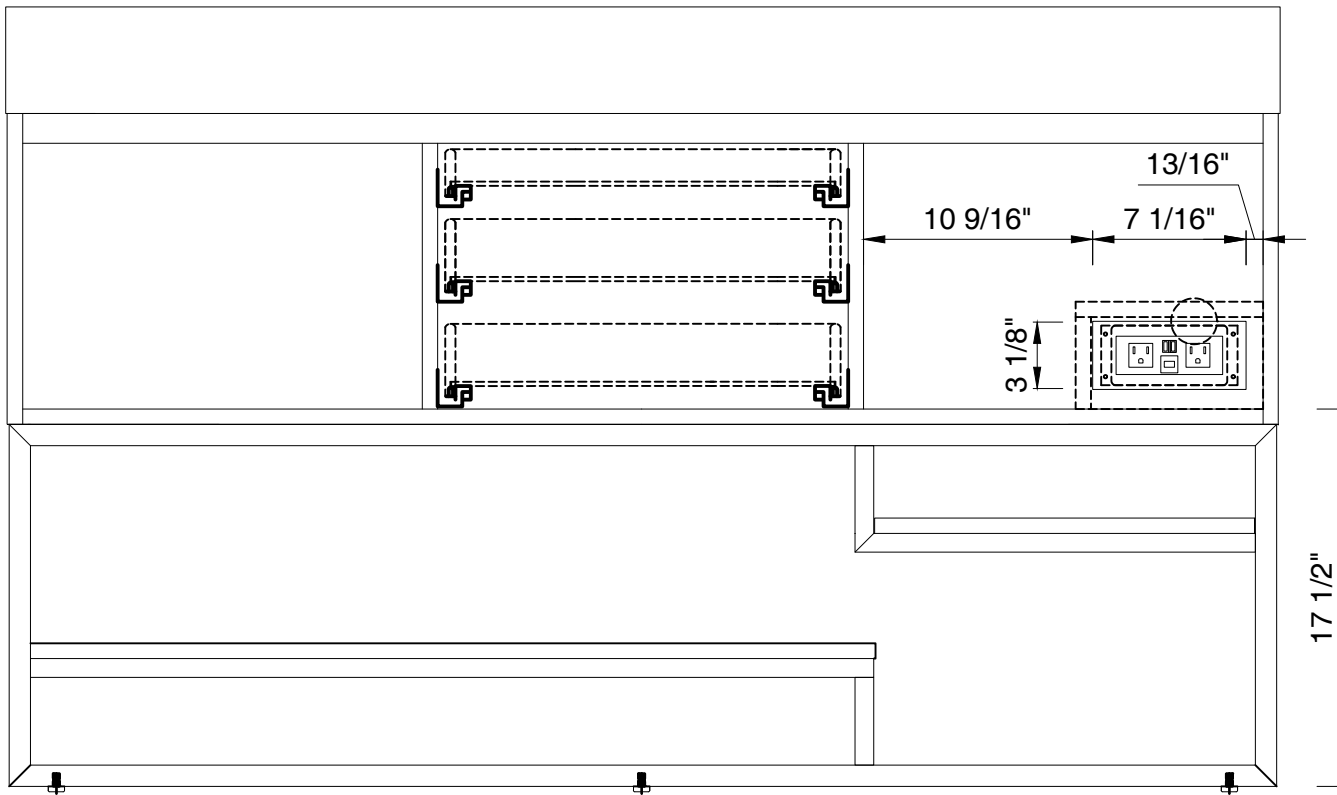

59"

Item Number:

- 388-V59D-AGR-A
- 388-V59D-CFO-A
- 388-V59D-GW-A
- 388-V59D-LTO-A

Columbia 59" Cabinet

Diagrams with Dimensions
page 01 of 03

NOTE ONE: Married Countertop is standard for this cabinet.
NOTE TWO: This vanity does not have a Backsplash.

59"

Item Number:

- 388-V59D-AGR-A
- 388-V59D-CFO-A
- 388-V59D-GW-A
- 388-V59D-LTO-A

Columbia 59" Cabinet

Diagrams with Dimensions
page 02 of 03

NOTE ONE: Married Countertop is standard for this cabinet.

59"

59"

Item Number:

- 388-V59D-AGR-A
- 388-V59D-CFO-A
- 388-V59D-GW-A
- 388-V59D-LTO-A

JAMES MARTIN

VANITIES™

Columbia 59" Cabinet

Diagrams with Dimensions
page 01 of 01

1496mm

Item Number:

- 388-V59D-AGR-A
- 388-V59D-CFO-A
- 388-V59D-GW-A
- 388-V59D-LTO-A

JAMES MARTIN

VANITIES™

Columbia 1496mm Cabinet

Diagrams with Dimensions
page 01 of 01