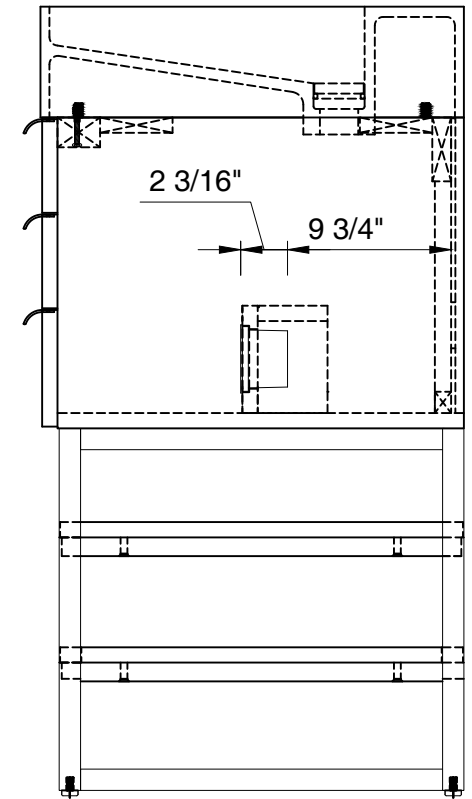

1496mm

Item Number:

- 388-V59D-AGR-A
- 388-V59D-CFO-A
- 388-V59D-GW-A
- 388-V59D-LTO-A

Columbia 1496mm Cabinet

Diagrams with Dimensions
page 02 of 03

NOTE ONE: Married Countertop is standard for this cabinet.

1496mm

Item Number:

- 388-V59D-AGR-A
- 388-V59D-CFO-A
- 388-V59D-GW-A
- 388-V59D-LTO-A

Columbia 1496mm Cabinet

Diagrams with Dimensions
page 03 of 03

NOTE ONE: Married Countertop is standard for this cabinet.
NOTE TWO: This vanity does not have a Backsplash.

59"

Item Number:

- 388-V59D-AGR-A
- 388-V59D-CFO-A
- 388-V59D-GW-A
- 388-V59D-LTO-A

JAMES MARTIN

VANITIES™

Columbia 59" Cabinet

Diagrams with Dimensions
page 01 of 01

1496mm

Item Number:

- 388-V59D-AGR-A
- 388-V59D-CFO-A
- 388-V59D-GW-A
- 388-V59D-LTO-A

JAMES MARTIN

VANITIES™

Columbia 1496mm Cabinet

Diagrams with Dimensions
page 01 of 01