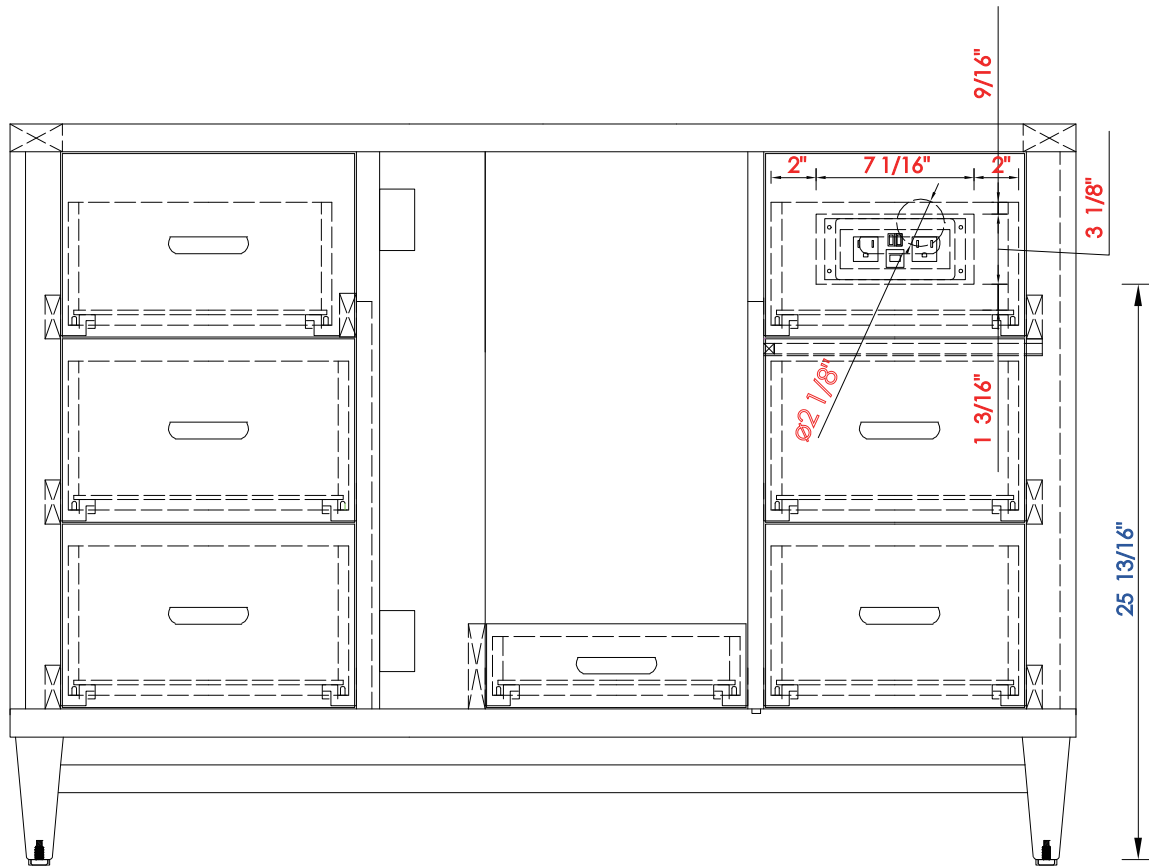

48"

Item Number:

620-V48-BNM
620-V48-CWH
620-V48-WWW

JAMES MARTIN

VANITIES

Portland 48" Single Vanity

Diagrams with Dimensions
page 01 of 03

NOTE ONE: Countertops are not shown in these diagrams. (Cabinet Only)

Please consult our website for Countertop Diagrams: www.jamesmartinvanities.com

1219mm

Item Number:

JAMES MARTIN

Portland 1219mm Single Vanity

620-V48-BNM
620-V48-CWH
620-V48-WWW

Diagrams with Dimensions
page 03 of 03

1219 mm

Item Number:

620-V48-BNM
620-V48-CWH
620-V48-WW

JAMES MARTIN

VANITIES

Portland 1219mm Single Vanity

Diagrams with Dimensions
page 01 of 01

1219 mm

Item Number:

- 620-V48-BNM
- 620-V48-CWH
- 620-V48-WW

JAMES MARTIN

VANITIES

Portland 1219mm Single Vanity

Diagrams with Dimensions
page 01 of 01