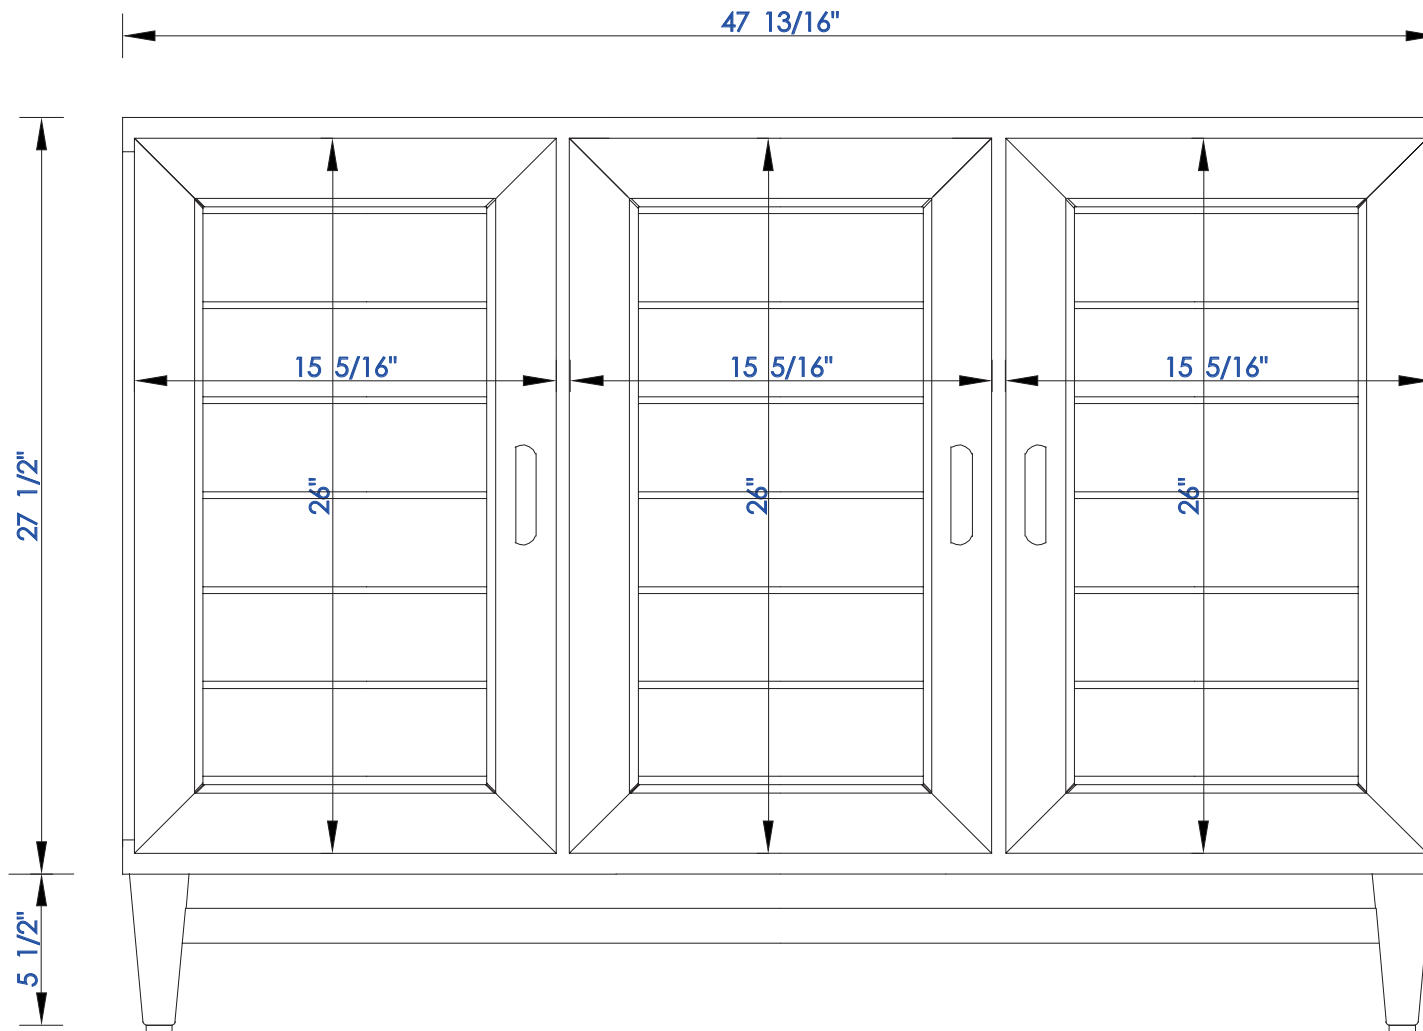

48"

Item Number:

620-V48-BNM
620-V48-CWH
620-V48-WWW

JAMES MARTIN

VANITIES

Portland 48" Single Vanity

Diagrams with Dimensions
page 01 of 03

NOTE ONE: Countertops are not shown in these diagrams. (Cabinet Only)

NOTE TWO: This vanity does not have a Backsplash.

Please consult our website for Countertop Diagrams: www.jamesmartinvanities.com

48"

Item Number:

620-V48-BNM
620-V48-CWH
620-V48-WWW

JAMES MARTIN

VANITIES

Portland 48" Single Vanity

Diagrams with Dimensions
page 02 of 03

NOTE ONE: Countertops are not shown in these diagrams. (Cabinet Only)

Please consult our website for Countertop Diagrams: www.jamesmartinvanities.com

48"

Item Number:

1219 mm

Item Number:

620-V48-BNM
620-V48-CWH
620-V48-WW

JAMES MARTIN

VANITIES

Portland 1219mm Single Vanity

Diagrams with Dimensions
page 01 of 01

1219 mm