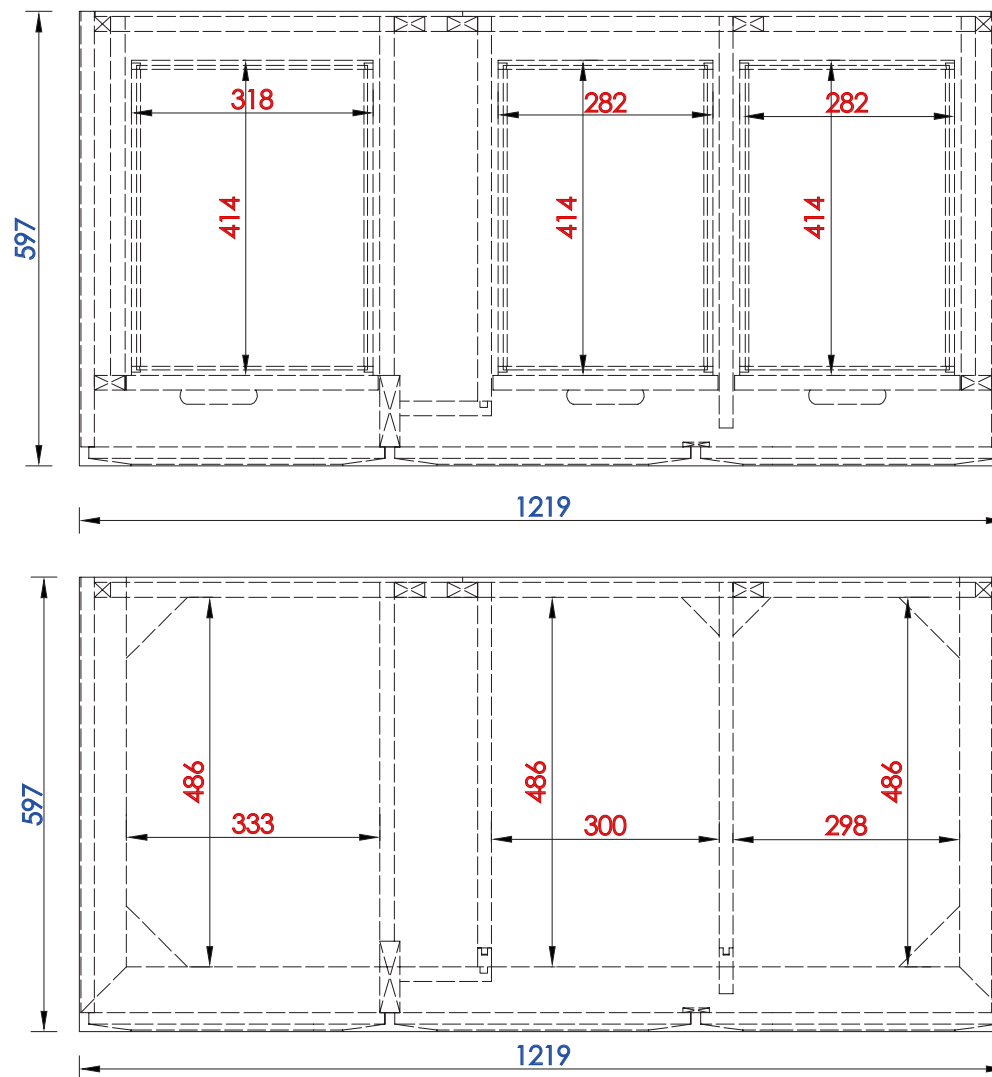

1219mm

Item Number:

620-V48-BNM
620-V48-CWH
620-V48-WWW

JAMES MARTIN

VANITIES

Portland 1219mm Single Vanity

Diagrams with Dimensions
page 02 of 03

NOTE ONE: Countertops are not shown in these diagrams. (Cabinet Only)

Please consult our website for Countertop Diagrams: www.jamesmartinvanities.com

1219mm

Item Number:

JAMES MARTIN

Portland 1219mm Single Vanity

620-V48-BNM
620-V48-CWH
620-V48-WWW

Diagrams with Dimensions
page 03 of 03

1219 mm

Item Number:

620-V48-BNM
620-V48-CWH
620-V48-WW

JAMES MARTIN

VANITIES

Portland 1219mm Single Vanity

Diagrams with Dimensions
page 01 of 01

1219 mm

Item Number:

- 620-V48-BNM
- 620-V48-CWH
- 620-V48-WW

JAMES MARTIN

VANITIES

Portland 1219mm Single Vanity

Diagrams with Dimensions
page 01 of 01