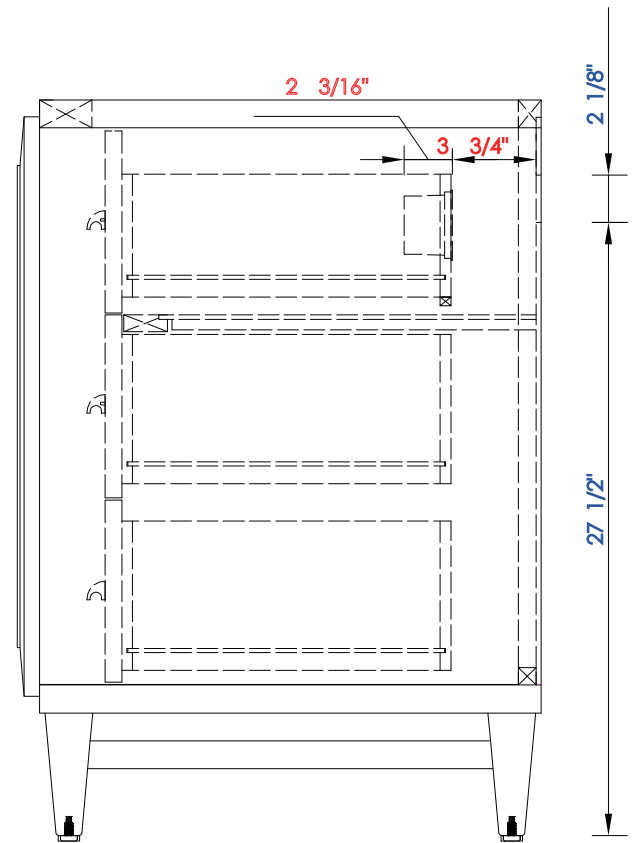

1219mm

Item Number:

620-V48-BNM
620-V48-CWH
620-V48-WWW

JAMES MARTIN

VANITIES

Portland 1219mm Single Vanity

Diagrams with Dimensions
page 02 of 03

NOTE ONE: Countertops are not shown in these diagrams. (Cabinet Only)

Please consult our website for Countertop Diagrams: www.jamesmartinvanities.com

1219mm

Item Number:

JAMES MARTIN

Portland 1219mm Single Vanity

620-V48-BNM
620-V48-CWH
620-V48-WWW

Diagrams with Dimensions
page 03 of 03

1219 mm

Item Number:

620-V48-BNM
620-V48-CWH
620-V48-WW

JAMES MARTIN

VANITIES

Portland 1219mm Single Vanity

Diagrams with Dimensions
page 01 of 01

1219 mm

Item Number:

- 620-V48-BNM
- 620-V48-CWH
- 620-V48-WW

JAMES MARTIN

VANITIES

Portland 1219mm Single Vanity

Diagrams with Dimensions
page 01 of 01