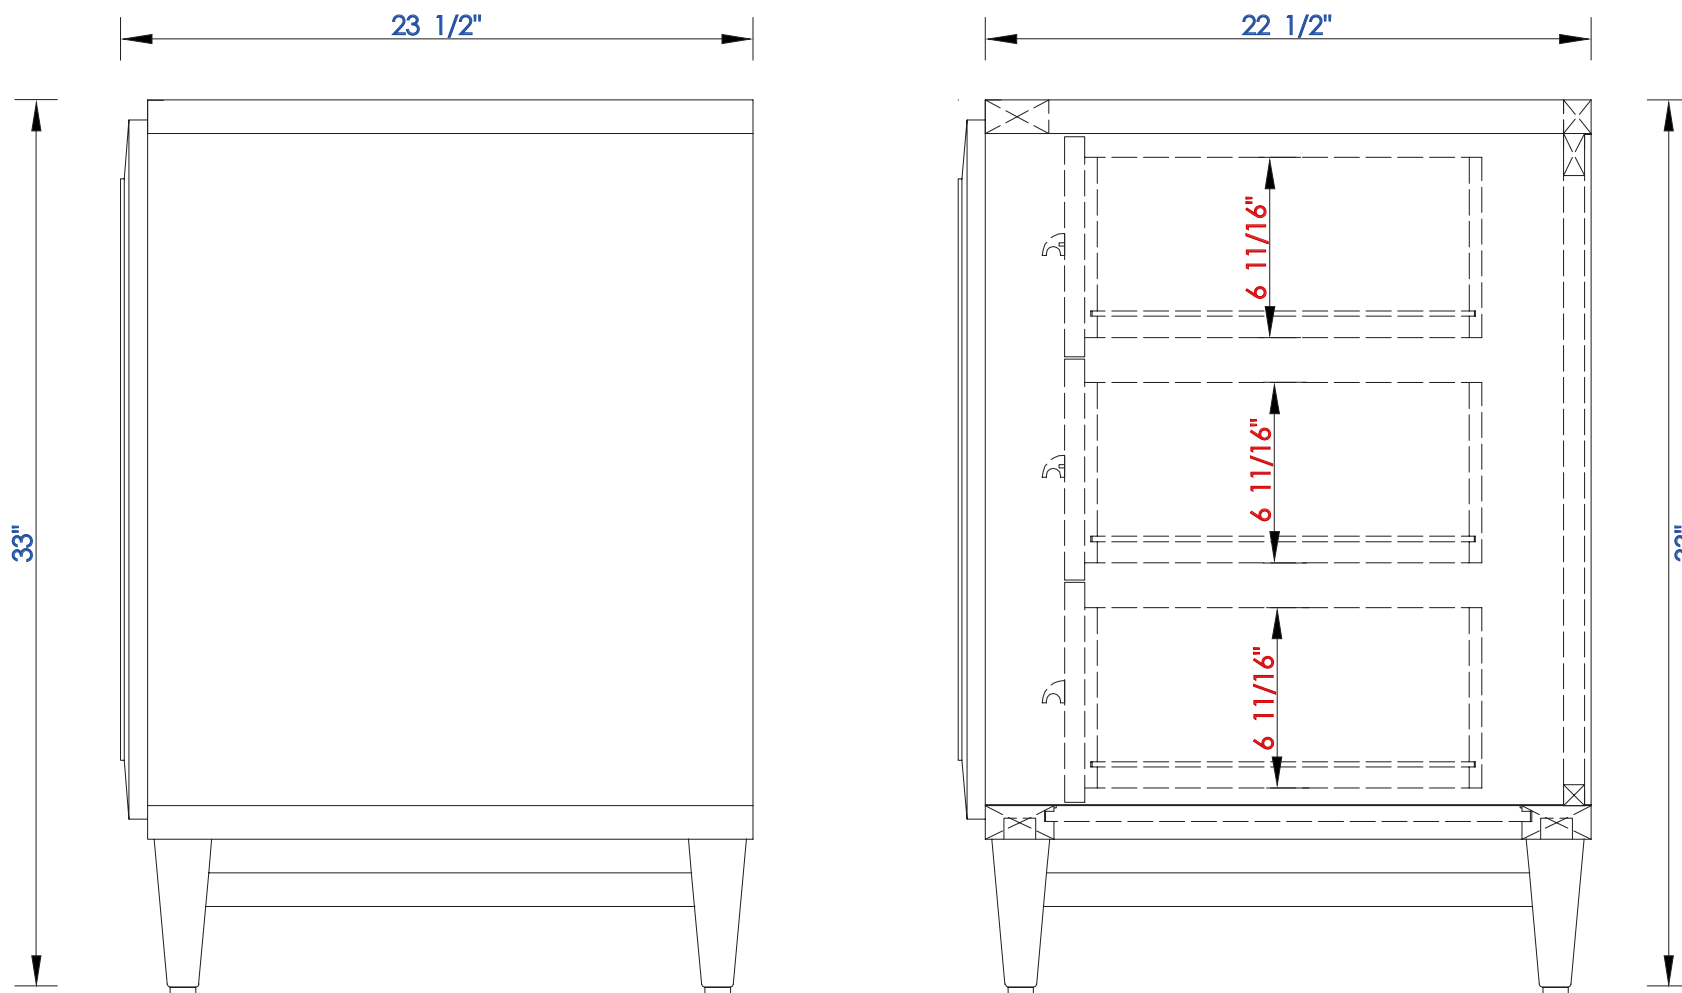

JAMES MARTIN

Portland 48" Single Vanity

620-V48-BNM
620-V48-CWH
620-V48-WWW

Diagrams with Dimensions
page 03 of 03

VANITIES

NOTE ONE: Countertops are not shown in these diagrams. (Cabinet Only)

NOTE TWO: This vanity does not have a Backsplash.

Please consult our website for Countertop Diagrams: www.jamesmartinvanities.com

1219mm

Item Number:

JAMES MARTIN

Portland 1219mm Single Vanity

620-V48-BNM
620-V48-CWH
620-V48-WWW

Diagrams with Dimensions
page 01 of 03

1219mm

Item Number:

620-V48-BNM
620-V48-CWH
620-V48-WWW

JAMES MARTIN

VANITIES

Portland 1219mm Single Vanity

Diagrams with Dimensions
page 02 of 03

NOTE ONE: Countertops are not shown in these diagrams. (Cabinet Only)

1219 mm

Item Number:

620-V48-BNM
620-V48-CWH
620-V48-WW

JAMES MARTIN

VANITIES

Portland 1219mm Single Vanity

Diagrams with Dimensions
page 01 of 01

1219 mm