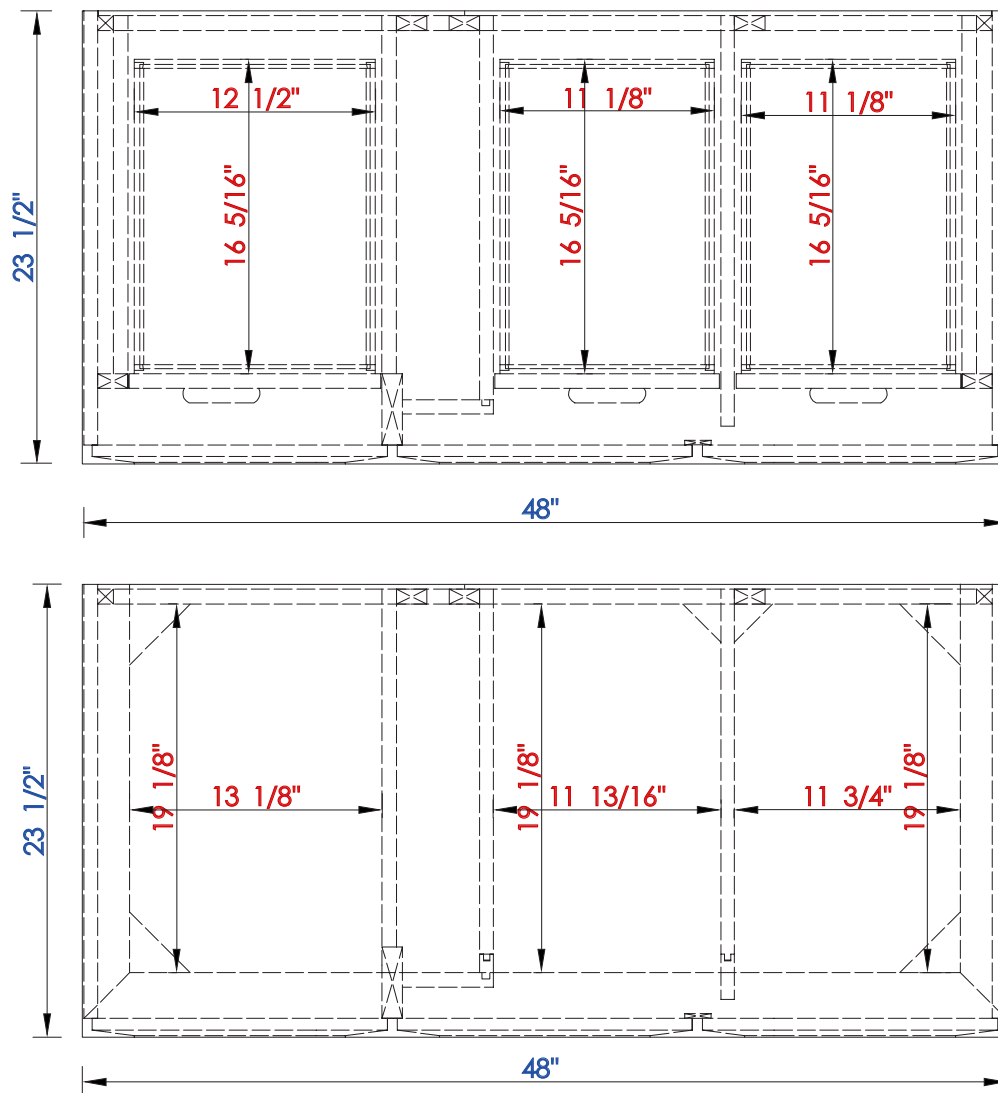

48"

Item Number:

620-V48-BNM
620-V48-CWH
620-V48-WWW

JAMES MARTIN

VANITIES

Portland 48" Single Vanity

Diagrams with Dimensions
page 01 of 03

NOTE ONE: Countertops are not shown in these diagrams. (Cabinet Only)

NOTE TWO: This vanity does not have a Backsplash.

Please consult our website for Countertop Diagrams: www.jamesmartinvanities.com

48"

Item Number:

620-V48-BNM
620-V48-CWH
620-V48-WWW

JAMES MARTIN

VANITIES

Portland 48" Single Vanity

Diagrams with Dimensions
page 02 of 03

NOTE ONE: Countertops are not shown in these diagrams. (Cabinet Only)

Please consult our website for Countertop Diagrams: www.jamesmartinvanities.com

48"

Item Number:

1219 mm

Item Number:

620-V48-BNM
620-V48-CWH
620-V48-WW

JAMES MARTIN

VANITIES

Portland 1219mm Single Vanity

Diagrams with Dimensions
page 01 of 01

1219 mm