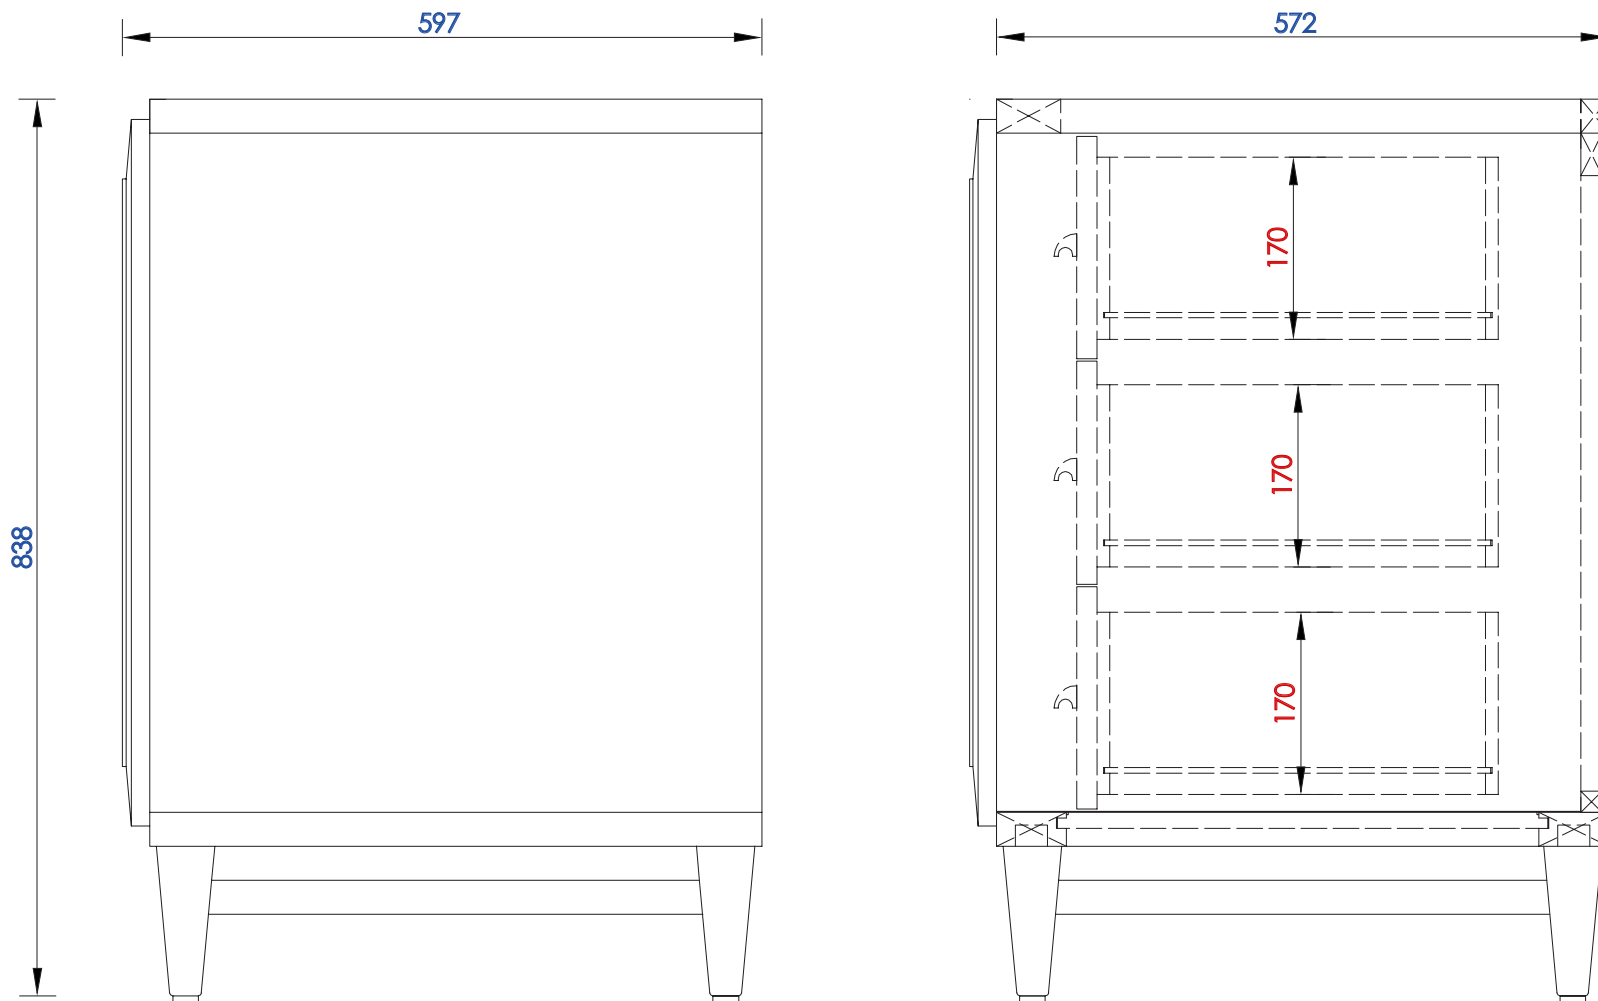

1219mm

Item Number:

JAMES MARTIN

Portland 1219mm Single Vanity

620-V48-BNM
620-V48-CWH
620-V48-WWW

Diagrams with Dimensions
page 03 of 03

VANITIES

NOTE ONE: Countertops are not shown in these diagrams. (Cabinet Only)

NOTE TWO: This vanity does not have a Backsplash.

Please consult our website for Countertop Diagrams: www.jamesmartinvanities.com