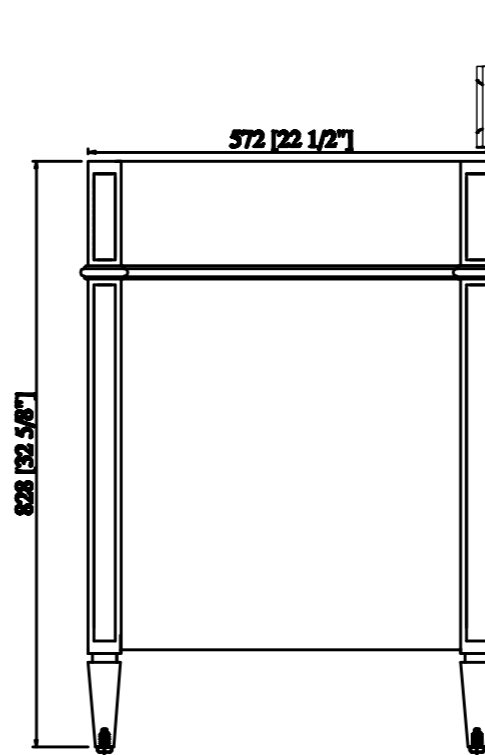

72"
DOUBLE

FRONT & SIDE VIEWS

Brittany Series
650-V72

72" Double Vanity Cabinet
Diagrams with Dimensions

Page 01 of 02

72"
DOUBLE

Brittany Series
650-V72

72" Double Vanity Cabinet
Diagrams with Dimensions