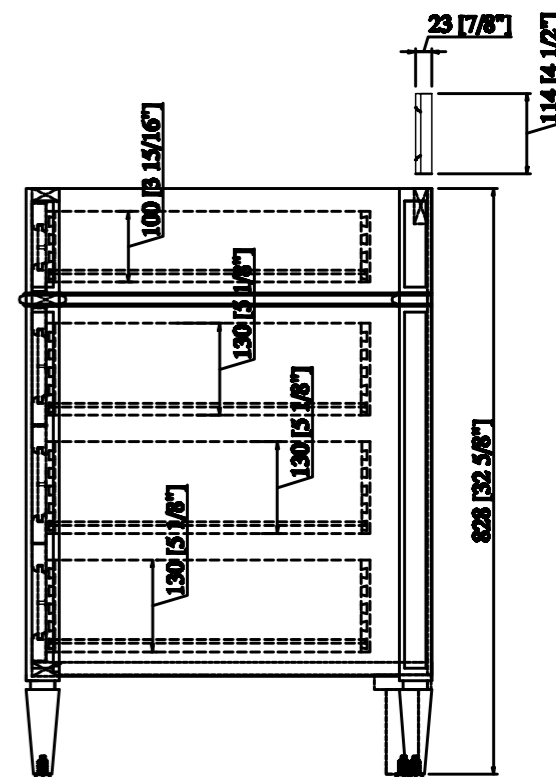

72"
DOUBLE

FRONT & SIDE VIEWS

Brittany Series
650-V72

72" Double Vanity Cabinet
Diagrams with Dimensions

Page 01 of 02

72"
DOUBLE

Brittany Series
650-V72

72" Double Vanity Cabinet
Diagrams with Dimensions