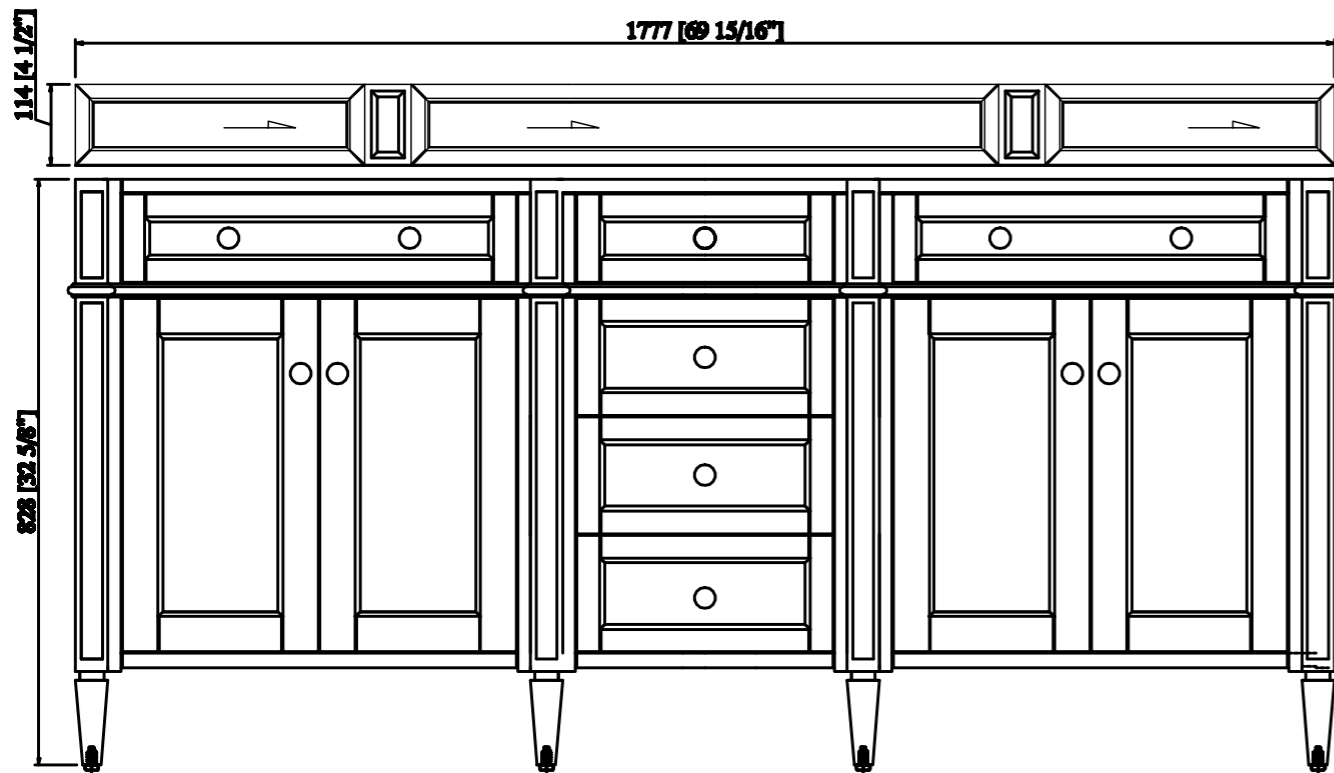

72"
DOUBLE

FRONT & SIDE VIEWS

Brittany Series
650-V72

72" Double Vanity Cabinet
Diagrams with Dimensions

Page 01 of 02

72"
DOUBLE

Brittany Series
650-V72

72" Double Vanity Cabinet
Diagrams with Dimensions