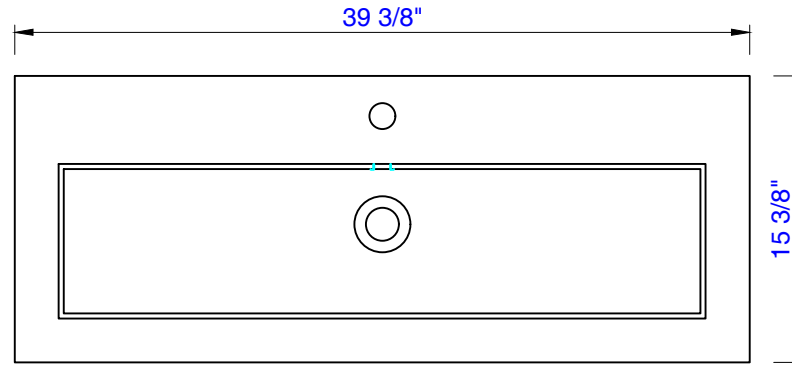

39.5"

AUTODESK

Item Number:
C205-V39.5-PTA

Brooklyn 39.5" Wooden Sink Console
Diagrams with Dimensions
page 01 of 03

AUTODESK

AUTODESK

NOTE ONE: Countertop with integrated sink is shown on this Wooden Sink Console
NOTE TWO: This vanity does not have a Backsplash.

Version:202009

AUTODESK

39.5"

Item Number:
C205-V39.5-PTA

AUTODESK

Brooklyn 39.5" Wooden Sink Console
Diagrams with Dimensions
page 02 of 03

AUTODESK

AUTODESK

NOTE ONE: Countertop with integrated sink is shown on this Wooden Sink Console.

Version:202009

AUTODESK

39.5"

AUTODESK

Item Number:
C205-V39.5-PTA

Brooklyn 39.5" Wooden Sink Console
Diagrams with Dimensions
page 03 of 03

AUTODESK

AUTODESK

NOTE ONE: Countertop with integrated sink is shown on this Wooden Sink Console
NOTE TWO: This vanity does not have a Backsplash.

Version:202009

AUTODESK

1000mm

Item Number:
C205-V39.5-PTA

Brooklyn 1000mm Wooden Sink Console
Diagrams with Dimensions
page 01 of 03