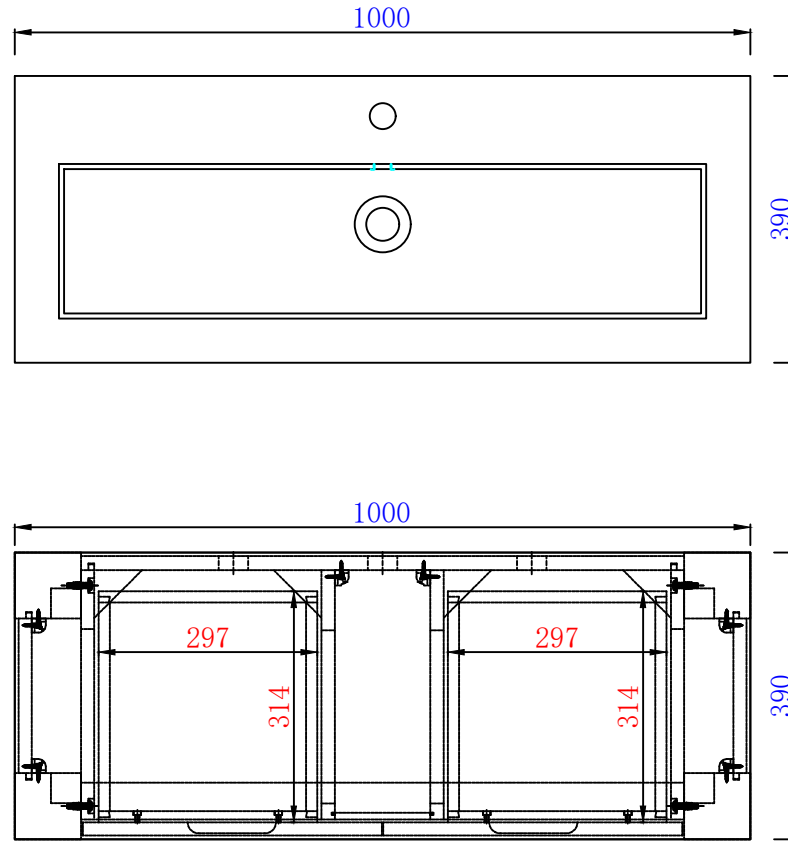

39.5"

AUTODESK

Item Number:
C205-V39.5-PTA

Brooklyn 39.5" Wooden Sink Console
Diagrams with Dimensions
page 01 of 03

AUTODESK

AUTODESK

NOTE ONE: Countertop with integrated sink is shown on this Wooden Sink Console
NOTE TWO: This vanity does not have a Backsplash.

NOTE ONE: Countertop with integrated sink is shown on this Wooden Sink Console.

Version:202009

AUTODESK

39.5"

AUTODESK

Item Number:
C205-V39.5-PTA

Brooklyn 39.5" Wooden Sink Console
Diagrams with Dimensions
page 03 of 03

AUTODESK

AUTODESK

NOTE ONE: Countertop with integrated sink is shown on this Wooden Sink Console
NOTE TWO: This vanity does not have a Backsplash.

Version:202009

AUTODESK

1000mm

Item Number:
C205-V39.5-PTA

Brooklyn 1000mm Wooden Sink Console
Diagrams with Dimensions
page 01 of 03

NOTE ONE: Countertop with integrated sink is shown on this Wooden Sink Console
NOTE TWO: This vanity does not have a Backsplash.

Version:202009

1000mm

AUTODESK

Item Number:
C205-V39.5-PTA

Brooklyn 1000mm Wooden Sink Console
Diagrams with Dimensions
page 02 of 03