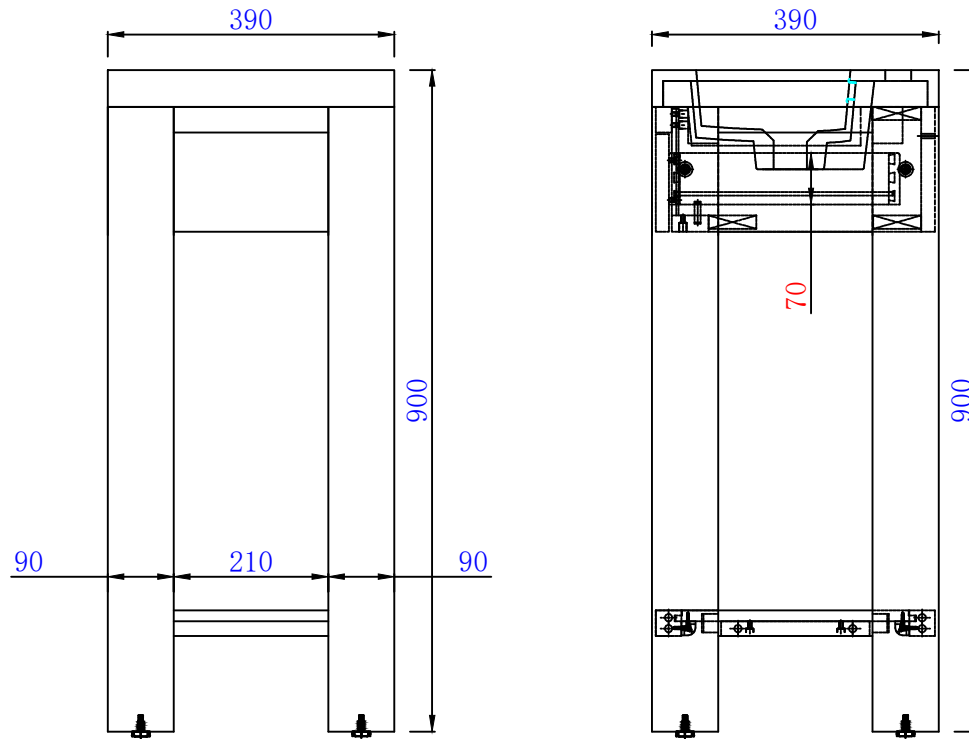

39.5"

AUTODESK

Item Number:
C205-V39.5-PTA

Brooklyn 39.5" Wooden Sink Console
Diagrams with Dimensions
page 01 of 03

AUTODESK

AUTODESK

NOTE ONE: Countertop with integrated sink is shown on this Wooden Sink Console
NOTE TWO: This vanity does not have a Backsplash.

NOTE ONE: Countertop with integrated sink is shown on this Wooden Sink Console
NOTE TWO: This vanity does not have a Backsplash.

Version:202009

1000mm

AUTODESK

Item Number:
C205-V39.5-PTA

Brooklyn 1000mm Wooden Sink Console
Diagrams with Dimensions
page 02 of 03

AUTODESK

AUTODESK

NOTE ONE: Countertop with integrated sink is shown on this Wooden Sink Console.

Version:202009

AUTODESK

1000mm

AUTODESK

Item Number:
C205-V39.5-PTA

Brooklyn 1000mm Wooden Sink Console
Diagrams with Dimensions
page 03 of 03

AUTODESK

AUTODESK

NOTE ONE: Countertop with integrated sink is shown on this Wooden Sink Console
NOTE TWO: This vanity does not have a Backsplash.