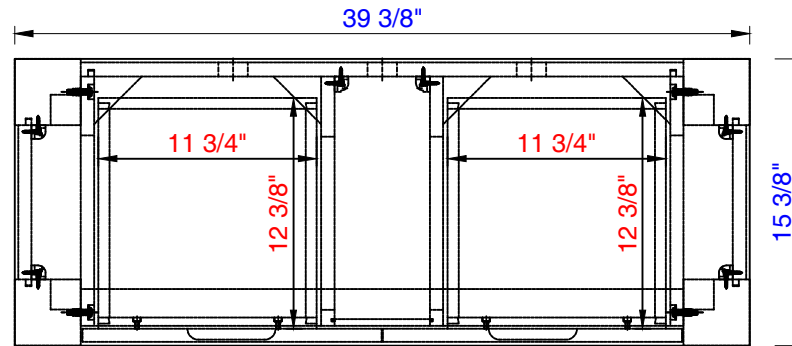

39.5"

AUTODESK

Item Number:
C205-V39.5-PTA

Brooklyn 39.5" Wooden Sink Console
Diagrams with Dimensions
page 01 of 03

AUTODESK

AUTODESK

NOTE ONE: Countertop with integrated sink is shown on this Wooden Sink Console
NOTE TWO: This vanity does not have a Backsplash.

Version:202009

AUTODESK

39.5"

Item Number:
C205-V39.5-PTA

AUTODESK

Brooklyn 39.5" Wooden Sink Console
Diagrams with Dimensions
page 02 of 03

AUTODESK

AUTODESK

NOTE ONE: Countertop with integrated sink is shown on this Wooden Sink Console.

Version:202009

AUTODESK

39.5"

AUTODESK

Item Number:
C205-V39.5-PTA

Brooklyn 39.5" Wooden Sink Console
Diagrams with Dimensions
page 03 of 03

AUTODESK

AUTODESK

NOTE ONE: Countertop with integrated sink is shown on this Wooden Sink Console
NOTE TWO: This vanity does not have a Backsplash.

Version:202009

AUTODESK

1000mm

Item Number:
C205-V39.5-PTA

Brooklyn 1000mm Wooden Sink Console
Diagrams with Dimensions
page 01 of 03