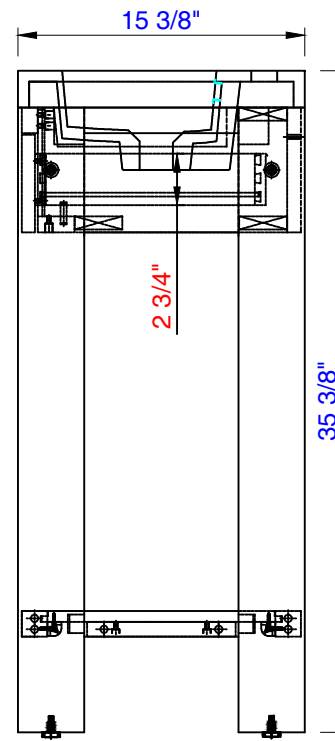

39.5"

AUTODESK

Item Number:
C205-V39.5-PTA

Brooklyn 39.5" Wooden Sink Console
Diagrams with Dimensions
page 01 of 03

AUTODESK

AUTODESK

NOTE ONE: Countertop with integrated sink is shown on this Wooden Sink Console
NOTE TWO: This vanity does not have a Backsplash.

NOTE ONE: Countertop with integrated sink is shown on this Wooden Sink Console.

Version:202009

AUTODESK

39.5"

AUTODESK

Item Number:
C205-V39.5-PTA

Brooklyn 39.5" Wooden Sink Console
Diagrams with Dimensions
page 03 of 03

AUTODESK

AUTODESK

NOTE ONE: Countertop with integrated sink is shown on this Wooden Sink Console
NOTE TWO: This vanity does not have a Backsplash.

Version:202009

AUTODESK

1000mm

Item Number:
C205-V39.5-PTA

Brooklyn 1000mm Wooden Sink Console
Diagrams with Dimensions
page 01 of 03

NOTE ONE: Countertop with integrated sink is shown on this Wooden Sink Console
NOTE TWO: This vanity does not have a Backsplash.

Version:202009

1000mm

AUTODESK

Item Number:
C205-V39.5-PTA

Brooklyn 1000mm Wooden Sink Console
Diagrams with Dimensions
page 02 of 03