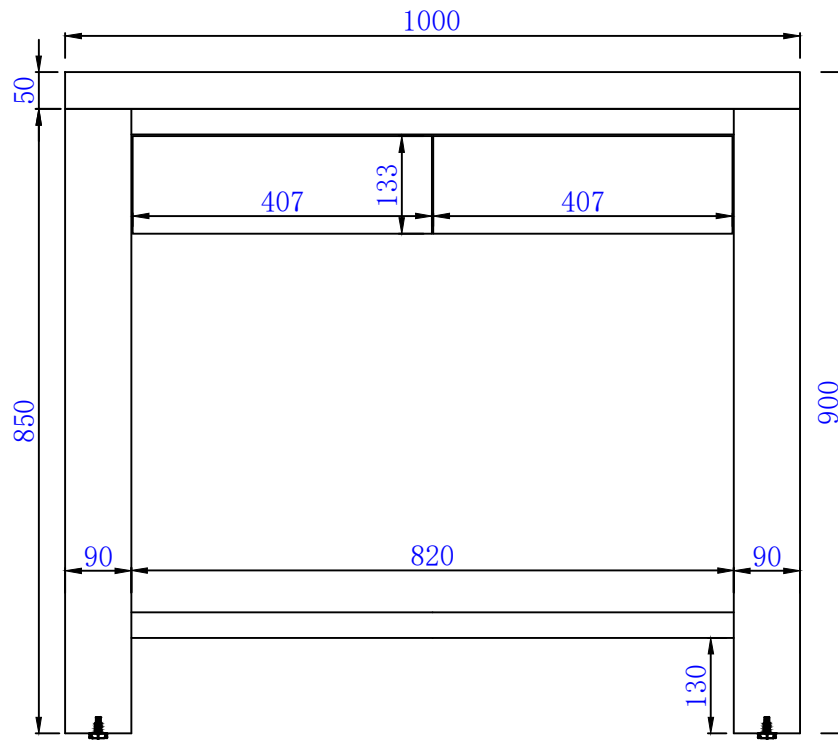

39.5"

AUTODESK

Item Number:
C205-V39.5-PTA

Brooklyn 39.5" Wooden Sink Console
Diagrams with Dimensions
page 01 of 03

AUTODESK

AUTODESK

NOTE ONE: Countertop with integrated sink is shown on this Wooden Sink Console
NOTE TWO: This vanity does not have a Backsplash.

NOTE ONE: Countertop with integrated sink is shown on this Wooden Sink Console.

Version:202009

AUTODESK

39.5"

AUTODESK

Item Number:
C205-V39.5-PTA

Brooklyn 39.5" Wooden Sink Console
Diagrams with Dimensions
page 03 of 03

AUTODESK

AUTODESK

NOTE ONE: Countertop with integrated sink is shown on this Wooden Sink Console
NOTE TWO: This vanity does not have a Backsplash.

Version:202009

AUTODESK

1000mm

Item Number:
C205-V39.5-PTA

Brooklyn 1000mm Wooden Sink Console
Diagrams with Dimensions
page 01 of 03

NOTE ONE: Countertop with integrated sink is shown on this Wooden Sink Console
NOTE TWO: This vanity does not have a Backsplash.

Version:202009

1000mm

AUTODESK

Item Number:
C205-V39.5-PTA

Brooklyn 1000mm Wooden Sink Console
Diagrams with Dimensions
page 02 of 03