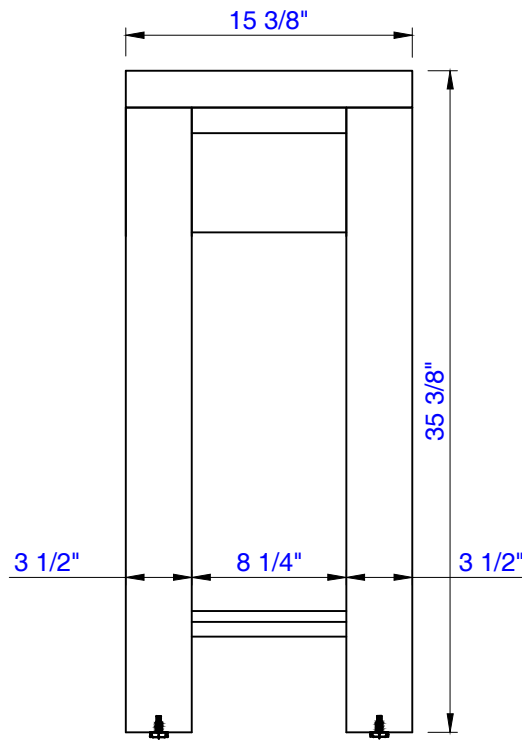

39.5"

AUTODESK

Item Number:
C205-V39.5-PTA

Brooklyn 39.5" Wooden Sink Console
Diagrams with Dimensions
page 01 of 03

AUTODESK

AUTODESK

NOTE ONE: Countertop with integrated sink is shown on this Wooden Sink Console
NOTE TWO: This vanity does not have a Backsplash.

Version:202009

AUTODESK

39.5"

Item Number:
C205-V39.5-PTA

AUTODESK

Brooklyn 39.5" Wooden Sink Console
Diagrams with Dimensions
page 02 of 03

AUTODESK

AUTODESK

NOTE ONE: Countertop with integrated sink is shown on this Wooden Sink Console.

Version:202009

AUTODESK

39.5"

AUTODESK

Item Number:
C205-V39.5-PTA

Brooklyn 39.5" Wooden Sink Console
Diagrams with Dimensions
page 03 of 03

AUTODESK

AUTODESK

NOTE ONE: Countertop with integrated sink is shown on this Wooden Sink Console
NOTE TWO: This vanity does not have a Backsplash.

Version:202009

AUTODESK

1000mm

Item Number:
C205-V39.5-PTA

Brooklyn 1000mm Wooden Sink Console
Diagrams with Dimensions
page 01 of 03