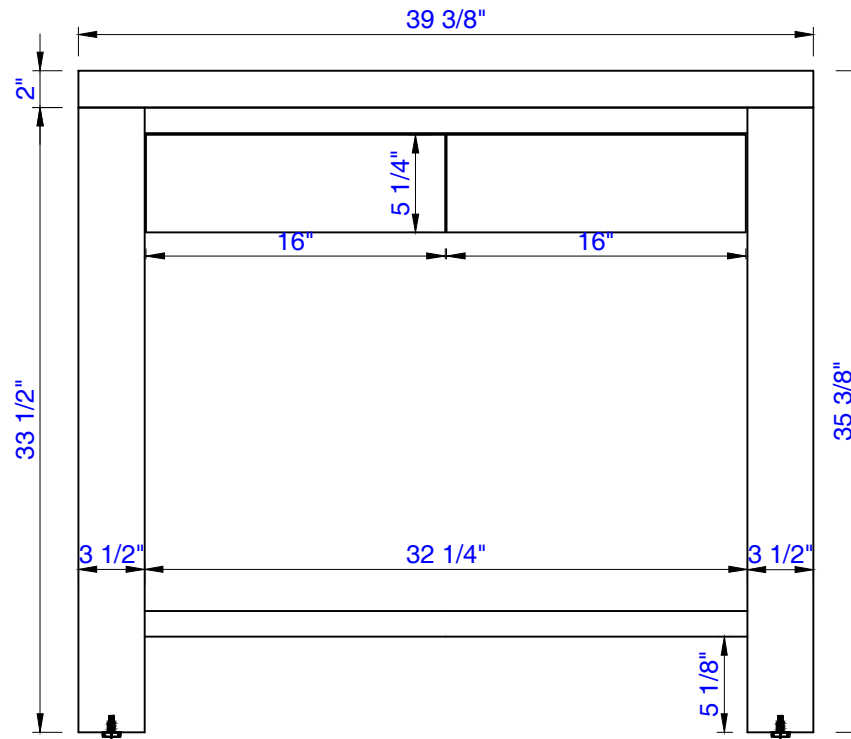

39.5"

AUTODESK

Item Number:
C205-V39.5-PTA

Brooklyn 39.5" Wooden Sink Console
Diagrams with Dimensions
page 01 of 03

AUTODESK

AUTODESK

NOTE ONE: Countertop with integrated sink is shown on this Wooden Sink Console
NOTE TWO: This vanity does not have a Backsplash.

Version:202009

AUTODESK

39.5"

Item Number:
C205-V39.5-PTA

AUTODESK

Brooklyn 39.5" Wooden Sink Console
Diagrams with Dimensions
page 02 of 03

AUTODESK

AUTODESK

NOTE ONE: Countertop with integrated sink is shown on this Wooden Sink Console.

Version:202009

AUTODESK

39.5"

AUTODESK

Item Number:
C205-V39.5-PTA

Brooklyn 39.5" Wooden Sink Console
Diagrams with Dimensions
page 03 of 03

AUTODESK

AUTODESK

NOTE ONE: Countertop with integrated sink is shown on this Wooden Sink Console
NOTE TWO: This vanity does not have a Backsplash.

Version:202009

AUTODESK

1000mm

Item Number:
C205-V39.5-PTA

Brooklyn 1000mm Wooden Sink Console
Diagrams with Dimensions
page 01 of 03