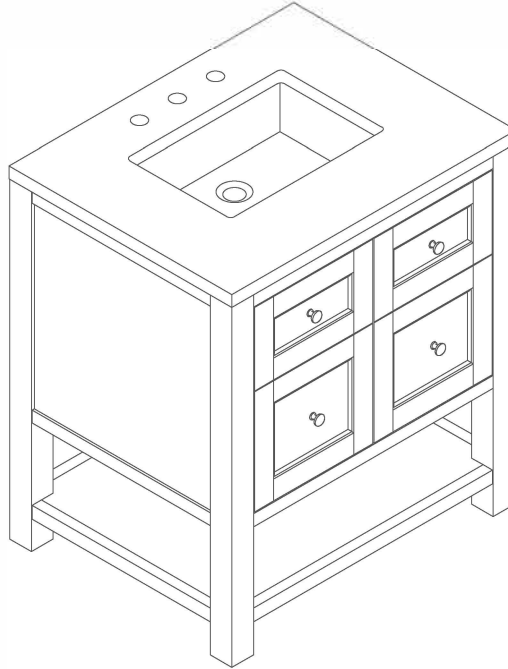

30" BRECKENRIDGE VANITY

JAMES MARTIN
VANITIES

330-V30-BW 330-V30-SC
330-V30-LNO 330-V30-WWO

Features and Materials

Solids: GW/SC-Yellow Poplar; LNO/WWO-Ash and Yellow Poplar

Veneers: LNO/WWO-Flat Cut Ash

Panels: Plywood

Installation Type: Floor Standing

Number of Basins: One

Vanity Top Included: NO, Optional 3cm Tops Available with Sinks

Basins Included: NO

Number of Doors: Two

Number of Drawers: 0

Number of Tip Outs: 0

USB/Power Component: YES (ETL5011080)

European Soft Close Hinges

Dimension

Width: 29-7/8"

Depth: 23-1/2"

Height: 33"

Rough-In Height: 21-1/2"

30" BRECKENRIDGE VANITY

JAMES MARTIN VANITIES