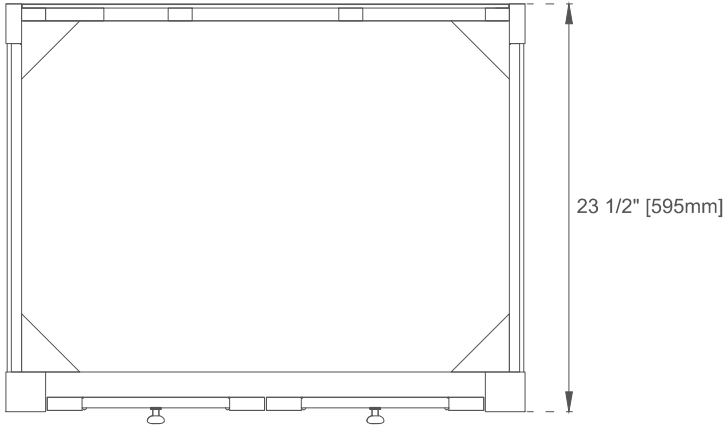

European Soft Close Hinges

Dimension

Width: 29-7/8"

Depth: 23-1/2"

Height: 33"

Rough-In Height: 21-1/2"

30" BRECKENRIDGE VANITY

JAMES MARTIN VANITIES

330-V30-BW 330-V30-SC
330-V30-LNO 330-V30-WWO

Top View

Front View

Knob

All dimensions are nominal
Diagrams are of cabinet only—James Martin Optional Countertops and sinks are not shown

Visit website for warranty and installation information
www.jamesmartinvanities.com