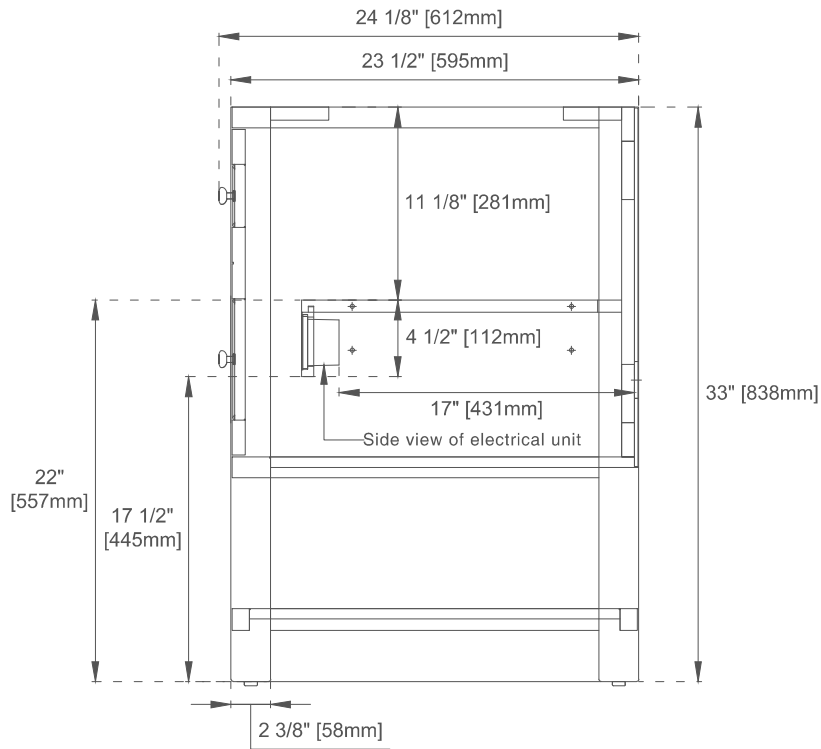

European Soft Close Hinges

Dimension

Width: 29-7/8"

Depth: 23-1/2"

Height: 33"

Rough-In Height: 21-1/2"

30" BRECKENRIDGE VANITY

JAMES MARTIN VANITIES

330-V30-BW 330-V30-SC
330-V30-LNO 330-V30-WWO

Top View

Front View

Knob

All dimensions are nominal
Diagrams are of cabinet only—James Martin Optional Countertops and sinks are not shown

Visit website for warranty and installation information
www.jamesmartinvanities.com

30" BRECKENRIDGE VANITY

JAMES MARTIN VANITIES

330-V30-BW 330-V30-SC
330-V30-LNO 330-V30-WWO

Side View

Back View

All dimensions are nominal
Diagrams are of cabinet only—James Martin Optional Countertops and sinks are not shown