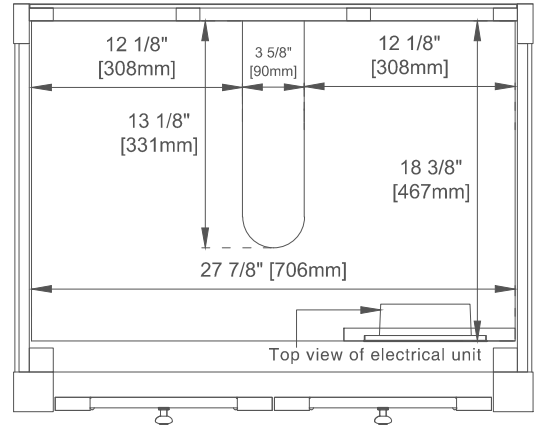

Installation Type: Floor Standing

Number of Basins: One

Vanity Top Included: NO, Optional 3cm Tops Available with Sinks

Basins Included: NO

Number of Doors: Two

Number of Drawers: 0

Number of Tip Outs: 0

USB/Power Component: YES (ETL5011080)

European Soft Close Hinges

Dimension

Width: 29-7/8"

Depth: 23-1/2"

Height: 33"

Rough-In Height: 21-1/2"

30" BRECKENRIDGE VANITY

JAMES MARTIN VANITIES

330-V30-BW 330-V30-SC
330-V30-LNO 330-V30-WWO

Top View

Front View

Knob

All dimensions are nominal
Diagrams are of cabinet only—James Martin Optional Countertops and sinks are not shown

Visit website for warranty and installation information
www.jamesmartinvanities.com

30" BRECKENRIDGE VANITY

JAMES MARTIN VANITIES

330-V30-BW 330-V30-SC
330-V30-LNO 330-V30-WWO

Side View

Back View

All dimensions are nominal
Diagrams are of cabinet only—James Martin Optional Countertops and sinks are not shown