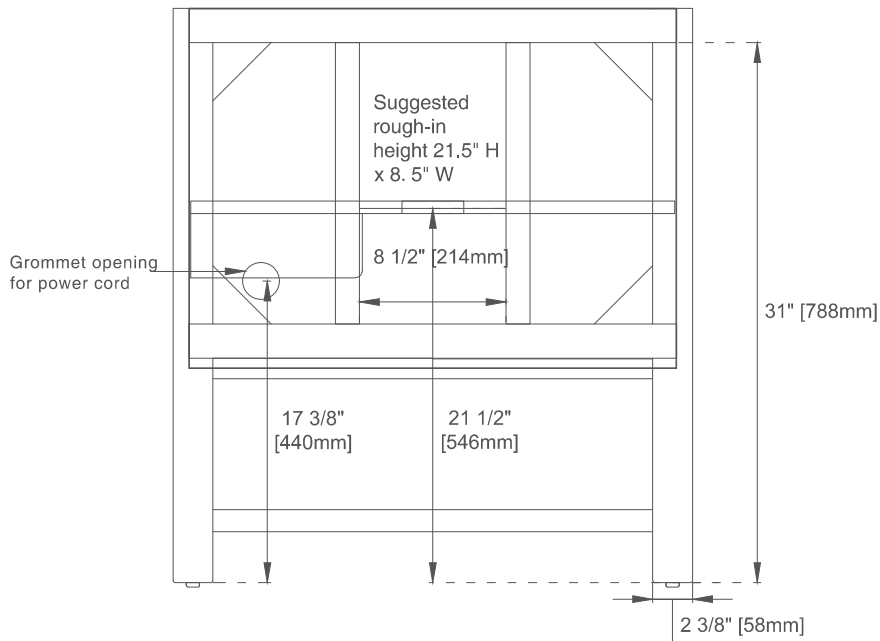

European Soft Close Hinges

Dimension

Width: 29-7/8"

Depth: 23-1/2"

Height: 33"

Rough-In Height: 21-1/2"

30" BRECKENRIDGE VANITY

JAMES MARTIN VANITIES

330-V30-BW 330-V30-SC
330-V30-LNO 330-V30-WWO

Top View

Front View

Knob

All dimensions are nominal
Diagrams are of cabinet only—James Martin Optional Countertops and sinks are not shown

Visit website for warranty and installation information
www.jamesmartinvanities.com

30" BRECKENRIDGE VANITY

JAMES MARTIN VANITIES

330-V30-BW 330-V30-SC
330-V30-LNO 330-V30-WWO

Side View

Back View

All dimensions are nominal
Diagrams are of cabinet only—James Martin Optional Countertops and sinks are not shown