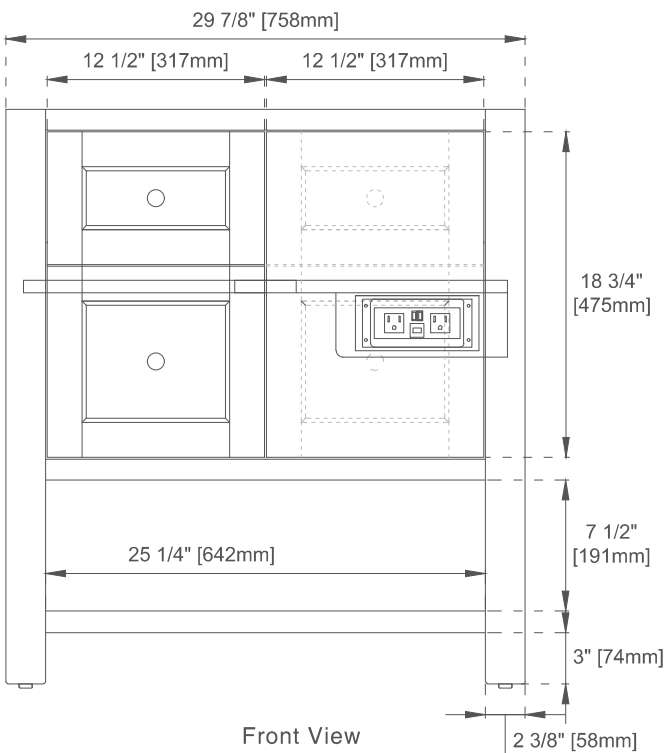

Installation Type: Floor Standing

Number of Basins: One

Vanity Top Included: NO, Optional 3cm Tops Available with Sinks

Basins Included: NO

Number of Doors: Two

Number of Drawers: 0

Number of Tip Outs: 0

USB/Power Component: YES (ETL5011080)

European Soft Close Hinges

Dimension

Width: 29-7/8"

Depth: 23-1/2"

Height: 33"

Rough-In Height: 21-1/2"

30" BRECKENRIDGE VANITY

JAMES MARTIN VANITIES

330-V30-BW 330-V30-SC
330-V30-LNO 330-V30-WWO

Top View

Front View

Knob

All dimensions are nominal
Diagrams are of cabinet only—James Martin Optional Countertops and sinks are not shown

Visit website for warranty and installation information
www.jamesmartinvanities.com

30" BRECKENRIDGE VANITY

JAMES MARTIN VANITIES

330-V30-BW 330-V30-SC
330-V30-LNO 330-V30-WWO

Side View

Back View

All dimensions are nominal
Diagrams are of cabinet only—James Martin Optional Countertops and sinks are not shown