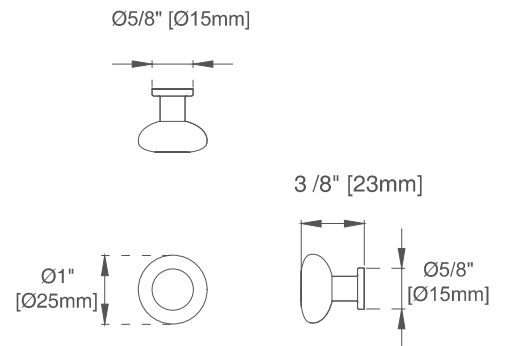

Cord Length: 6'6"

Assembly Required: NO

Hardware Material and Finish: BW/SC-Zinc Alloy in Champagne

Brass Color; LNO-Zinc Alloy in Matte Black Color; WWO-Zinc Alloy in Brushed Nickel Color

Fits Drain Hole Size: 1-3/4"

European Soft Close Hinges

Dimension

Width: 29-7/8"

Depth: 23-1/2"

Height: 33"

Rough-In Height: 21-1/2"

30" BRECKENRIDGE VANITY

JAMES MARTIN VANITIES

330-V30-BW 330-V30-SC
330-V30-LNO 330-V30-WWO

Top View

Front View

Knob

All dimensions are nominal
Diagrams are of cabinet only—James Martin Optional Countertops and sinks are not shown

Visit website for warranty and installation information
www.jamesmartinvanities.com

30" BRECKENRIDGE VANITY

JAMES MARTIN VANITIES

330-V30-BW 330-V30-SC
330-V30-LNO 330-V30-WWO

Side View

Back View

All dimensions are nominal
Diagrams are of cabinet only—James Martin Optional Countertops and sinks are not shown