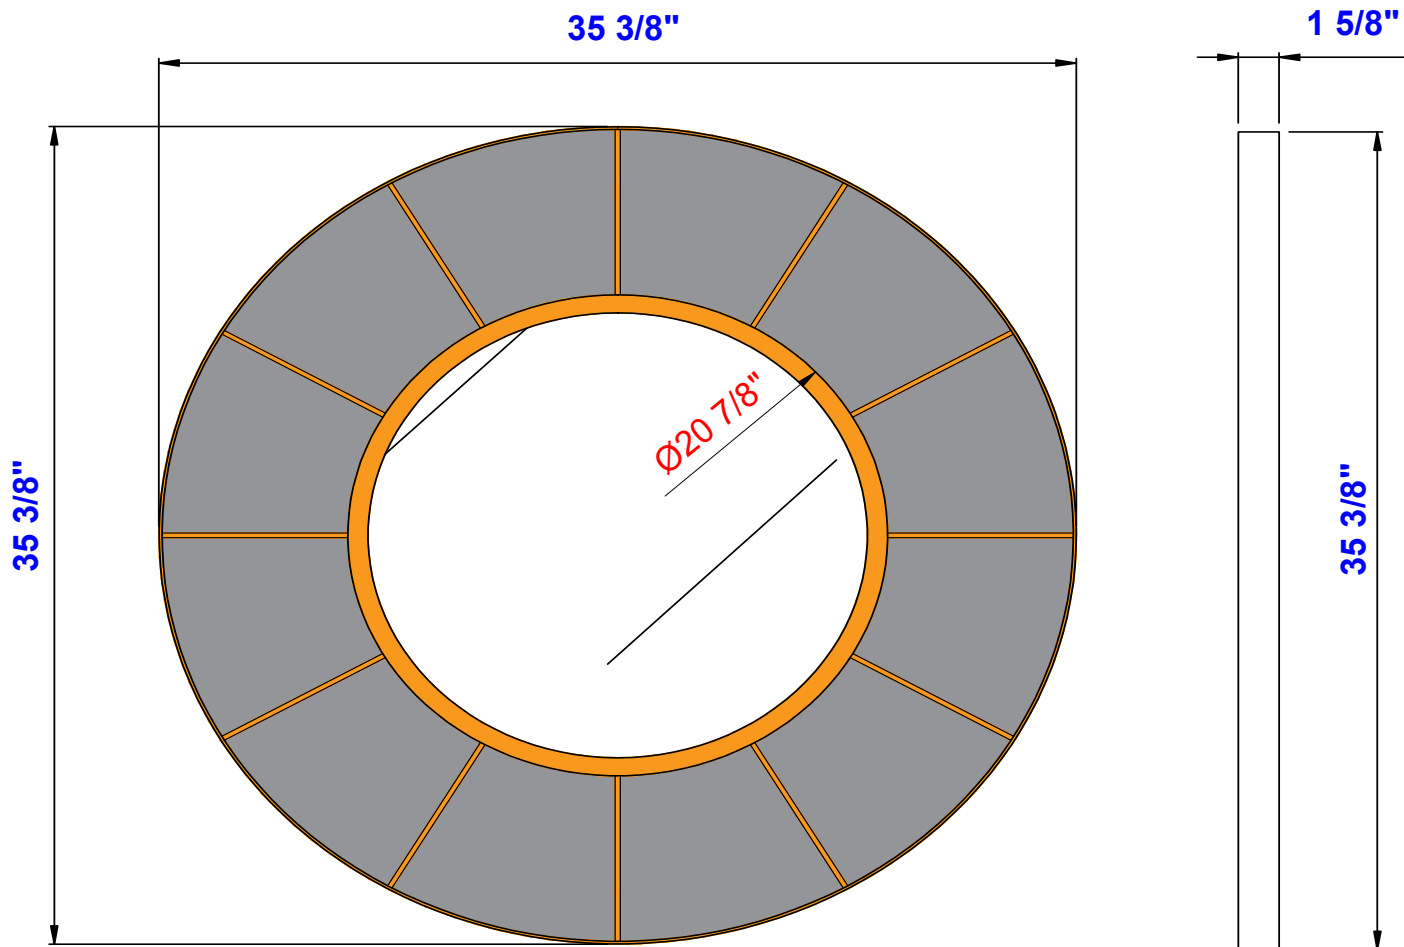

35 3/8"

Item Number :
669-M35.5-CG-SP

JAMES MARTIN

VANITIES™

Compass 35 3/8" Mirror

Diagrams with Dimensions

Page 01 of 01

900mm

Item Number :
669-M35.5-CG-SP

JAMES MARTIN

VANITIES™

Compass 900mm Mirror
Diagrams with Dimensions

Page 01 of 01