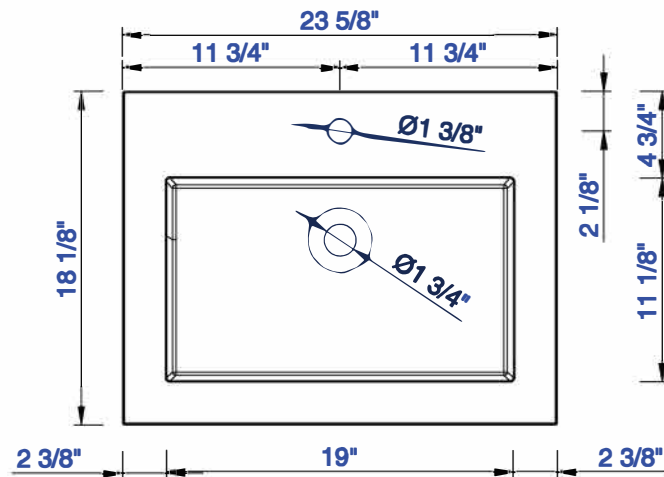

23 5/8"

Item Number:  
CSP-S2418-WG

JAMES MARTIN

VANITIES™

CSP 23 5/8" Countertop with  
Integrated Basin Sink  
Diagrams with Dimensions  
page 01 of 01

600mm

Item Number:  
CSP-S2418-WG

JAMES MARTIN

VANITIES™

CSP 600mm Countertop with  
Integrated Basin Sink  
Diagrams with Dimensions  
page 01 of 01