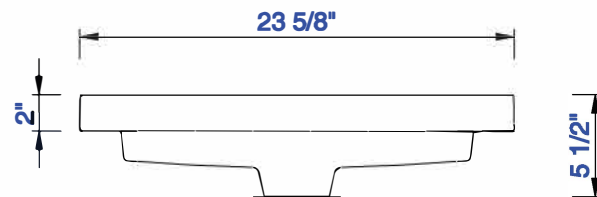

23 5/8"

Item Number:  
CSP-S2418-WG

JAMES MARTIN

VANITIES™

CSP 23 5/8" Countertop with  
Integrated Basin Sink  
Diagrams with Dimensions  
page 01 of 01

600mm

Item Number:  
CSP-S2418-WG

JAMES MARTIN

VANITIES™

CSP 600mm Countertop with  
Integrated Basin Sink  
Diagrams with Dimensions  
page 01 of 01