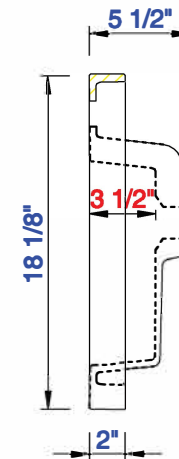

23 5/8"

Item Number:  
CSP-S2418-WG

JAMES MARTIN

VANITIES™

CSP 23 5/8" Countertop with  
Integrated Basin Sink  
Diagrams with Dimensions  
page 01 of 01

600mm

Item Number:  
CSP-S2418-WG

JAMES MARTIN

VANITIES™

CSP 600mm Countertop with  
Integrated Basin Sink  
Diagrams with Dimensions  
page 01 of 01