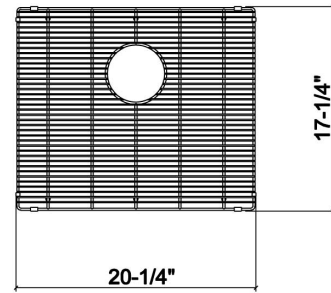

## 200918 | GRID

STAINLESS STEEL SINK ACCESSORY

### Specifications

Model	200918
Collection	Grid
Compatible bowl dimension	21" x 18"
Overall dimensions	20 3/8" x 17 1/4" x 1 1/4"

### Features

- Fits UrbanEdge, J7 and J18 collection sinks
- Ideal for rinsing or draining food, or simply protecting the sink surface from scratching
- Rubber-tipped footings for better stability and protection
- Rubber protectors on all corners to protect from scratching bowl sides
- Corrosion resistant and 304 series stainless steel (18/10)