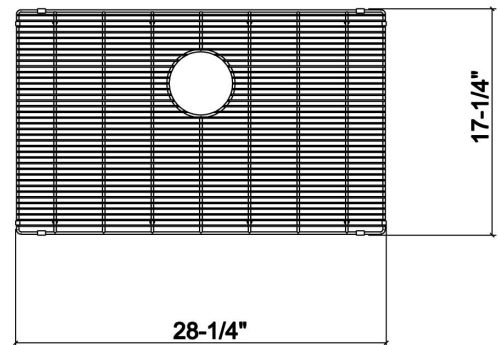

200934 | GRID

STAINLESS STEEL SINK ACCESSORY

Specifications

Model	200934
Collection	Grid
Compatible bowl dimension	29" × 18"
Overall dimensions	27 7/8" × 17 1/4" × 1 1/4"

Features

- Fits SocialCorner collection sink
- Ideal for rinsing or draining food, or simply protecting the sink surface from scratching
- Rubber-tipped footings for better stability and protection
- Rubber protectors on all corners to protect from scratching bowl sides
- Corrosion resistant and 304 series stainless steel (18/10)