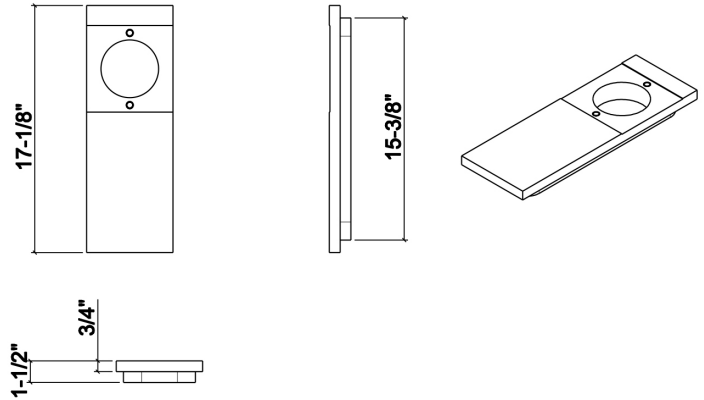

210069 | PRESENTATION BOARD

WALNUT STAINLESS STEEL SINK ACCESSORY

Specifications

| | |
|---|--------------------|
| Model | 210069 |
| Collection | Presentation board |
| Compatible bowl dimension (front-to-back) | 16" |
| Overall dimensions | 6" × 17" × 1 1/2" |

Features

- Can be used on top of sink to create extra workspace or on countertop
- Includes 3 interchangeable stainless steel plates, for different applications
- Ideal as a presentation board or water station tray
- Innovative and functional design to match with other standard Home Refinements accessories
- 100% premium hard rock maple or walnut for high quality and durability
- Penetrating oil finish and beewax
- Safe for all food preparation