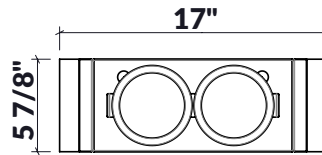

### Specifications

Model	225210
Handle	Walnut
Compatible bowl dimension (front-to-back)	16"
Overall dimensions	6" x 17" x 4 1/2"