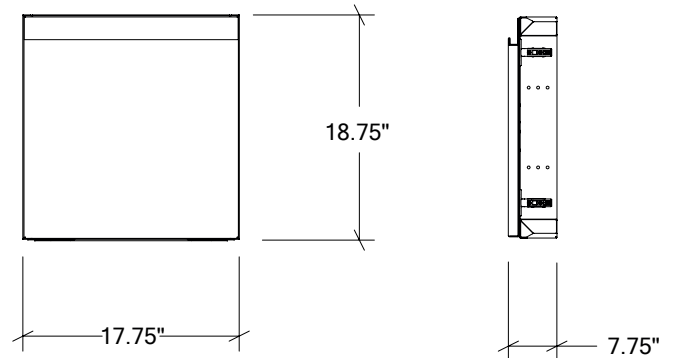

OUTDOOR KITCHEN INSERTS IN STAINLESS STEEL

HROK-ACF-806201 | LINE

18" Built-in Access Single Door Mid-Height
left hinges

Specifications

Collection:	LINE
Material:	Stainless Steel 304
Thickness:	18 ga
Finish:	Brushed
Nbr doors / drawers	1
Hinges Position:	Left
Installation:	Flush
Cut-out dimensions:	18"L x 19"H x 7 3/4"P
Overall dimensions:	17 3/4"L x 18 3/4"H x 7 3/4"P