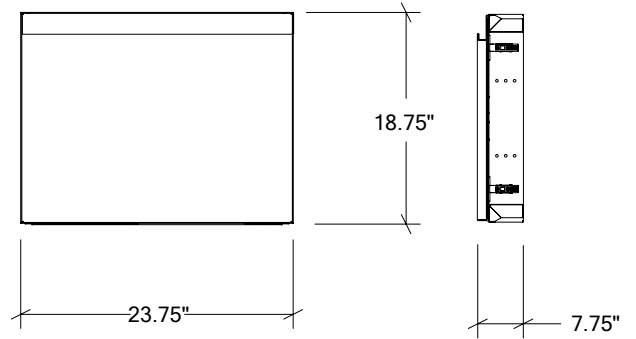

OUTDOOR KITCHEN INSERTS IN STAINLESS STEEL

HROK-ACF-806204 | LINE

24" Built-in Access Single Door Mid-Height
right hinges

Specifications

Collection:	LINE
Material:	Stainless Steel 304
Thickness:	18 ga
Finish:	Brushed
Nbr doors / drawers	1
Hinges Position:	Right
Installation:	Flush
Cut-out dimensions:	24"L x 19"H x 7 3/4"P
Overall dimensions:	23 3/4"L x 18 3/4"H x 7 3/4"P