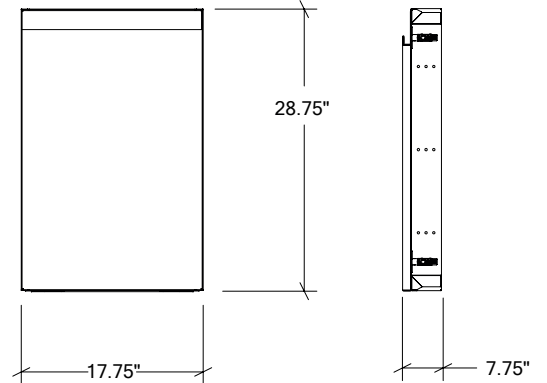

OUTDOOR KITCHEN INSERTS IN STAINLESS STEEL

HROK-ACF-806210 | LINE

18" Built-in Access Single Door
right hinges

Specifications

Collection:	LINE
Material:	Stainless Steel 304
Thickness:	18 ga
Finish:	Brushed
Nbr doors / drawers	1
Hinges Position:	Right
Installation:	Bout
Cut-out dimensions:	18"L x 29"H x 7 3/4"P
Overall dimensions:	17 3/4"L x 28 3/4"H x 7 3/4"P