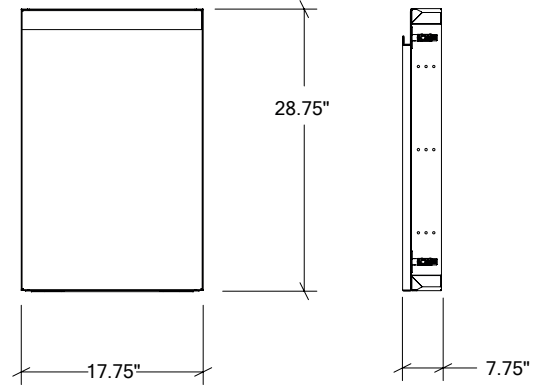

OUTDOOR KITCHEN INSERTS IN STAINLESS STEEL

HROK-ACF-806212 | LINE

24" Built-in Access Single Door
right hinges

Specifications

Collection:	LINE
Material:	Stainless Steel 304
Thickness:	18 ga
Finish:	Brushed
Nbr doors / drawers	1
Hinges Position:	Right
Installation:	Flush
Cut-out dimensions:	24"L x 29"H x 7 3/4"P
Overall dimensions:	23 3/4"L x 28 3/4"H x 7 3/4"P