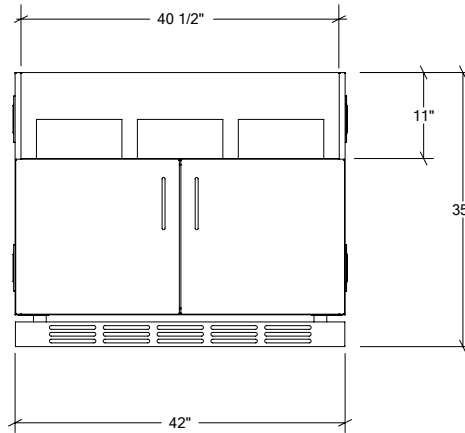

OUTDOOR KITCHEN CABINETS IN STAINLESS STEEL

HROK-GR-800016 | PURE

42" Grill Base Cabinet 2 doors

Specifications

Collection:	PURE
Width:	42"
Depth:	28"
Material:	Stainless Steel 304
Thickness:	18 ga
Finish:	Brushed
Nbr doors / drawers	2
Hinges Position:	n/a
Handle:	Standard
Installation:	Between Cabinets
Packing dimensions:	32 1/4" x 46 1/4" x 37 3/8"