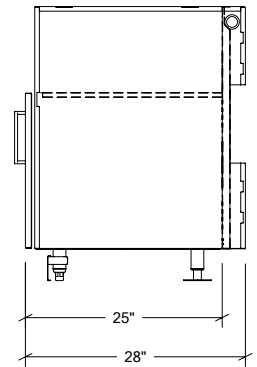

OUTDOOR KITCHEN CABINETS IN STAINLESS STEEL

HROK-GR-800016 | PURE

42" Grill Base Cabinet 2 doors

Specifications

Collection:	PURE
Width:	42"
Depth:	28"
Material:	Stainless Steel 304
Thickness:	18 ga
Finish:	Brushed
Nbr doors / drawers	2
Hinges Position:	n/a
Handle:	Standard
Installation:	Between Cabinets
Packing dimensions:	32 1/4" x 46 1/4" x 37 3/8"