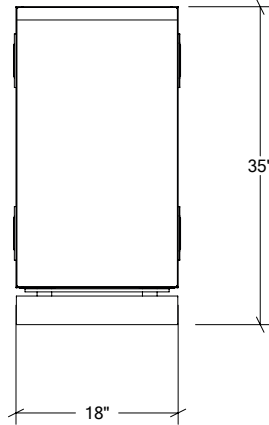

OUTDOOR KITCHEN CABINETS IN STAINLESS STEEL

HROK-SB-800205 | LINE

18" Sink base Cabinet 1 door
left hinges

Specifications

Collection:	LINE
Width:	18"
Depth:	28"
Material:	Stainless Steel 304
Thickness:	18 ga
Finish:	Brushed
Nbr doors / drawers	1
Hinges Position:	Left
Handle:	Standard
Installation:	Between cabinets
Packing dimensions:	22 1/4" x 32 1/4" x 37 3/8"