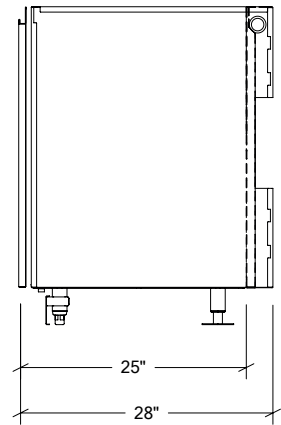

OUTDOOR KITCHEN CABINETS IN STAINLESS STEEL

HROK-SB-800205 | LINE

18" Sink base Cabinet 1 door
left hinges

Specifications

Collection:	LINE
Width:	18"
Depth:	28"
Material:	Stainless Steel 304
Thickness:	18 ga
Finish:	Brushed
Nbr doors / drawers	1
Hinges Position:	Left
Handle:	Standard
Installation:	Between cabinets
Packing dimensions:	22 1/4" x 32 1/4" x 37 3/8"