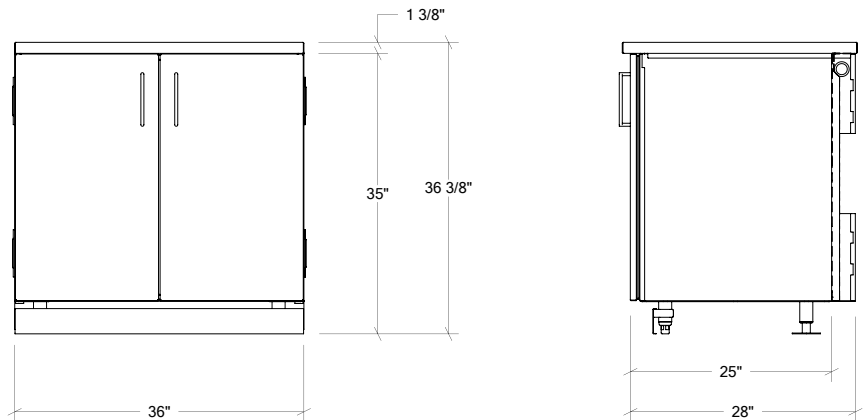

OUTDOOR KITCHEN CABINETS IN STAINLESS STEEL

HROK-SSSM-800010 | PURE

36" Sink Cabinet SmartStation Maple 2 doors

Specifications

Collection:	PURE
Width:	36"
Depth:	28"
Material:	Stainless Steel 304 / Maple
Thickness:	18 ga
Finish:	Brushed / Maple
Nbr doors / drawers	2
Hinges Position:	n/a
Handle:	Standard
Installation:	Between cabinets
Packing dimensions:	32 1/4" x 40 1/4" x 39 3/8"