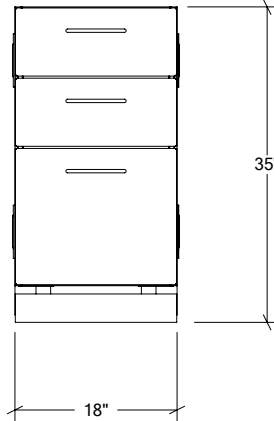

OUTDOOR KITCHEN CABINETS IN STAINLESS STEEL

HROK-ST3D-800020 | PURE

18" Storage Cabinet 3 drawers

Specifications

Collection:	PURE
Width:	18"
Depth:	28"
Material:	Stainless Steel 304
Thickness:	18 ga
Finish:	Brushed
Nbr doors / drawers	3
Hinges Position:	n/a
Handle:	Standard
Installation:	Between Cabinets
Packing dimensions:	22 1/4" x 32 1/4" x 37 3/8"