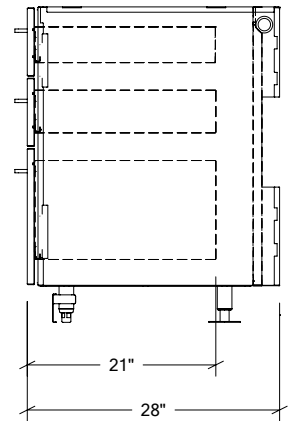

OUTDOOR KITCHEN CABINETS IN STAINLESS STEEL

HROK-ST3D-800020 | PURE

18" Storage Cabinet 3 drawers

Specifications

Collection:	PURE
Width:	18"
Depth:	28"
Material:	Stainless Steel 304
Thickness:	18 ga
Finish:	Brushed
Nbr doors / drawers	3
Hinges Position:	n/a
Handle:	Standard
Installation:	Between Cabinets
Packing dimensions:	22 1/4" x 32 1/4" x 37 3/8"