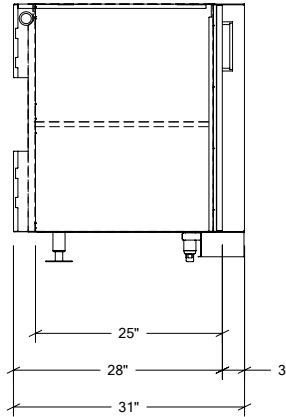

## HROK-STC-800026 | PURE

18" Corner Storage Cabinet 1 door  
left hinges

### Specifications

Collection:	PURE
Width:	46"
Depth:	31 1/8"
Material:	Stainless Steel 304
Thickness:	18 ga
Finish:	Brushed
Nbr doors / drawers	1
Hinges Position:	Left
Handle:	Standard
Installation:	Corner Between Cabinets
Packing dimensions:	35 1/4" x 50 1/4" x 37 3/8"