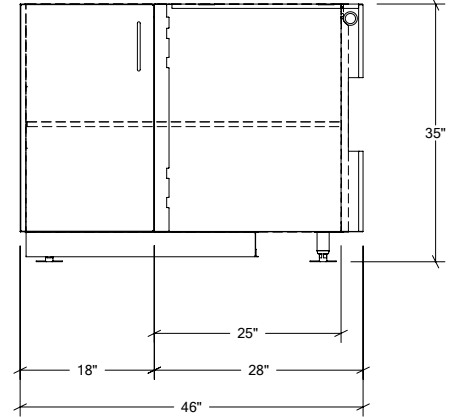

## HROK-STC-800026 | PURE

18" Corner Storage Cabinet 1 door  
left hinges

### Specifications

Collection:	PURE
Width:	46"
Depth:	31 1/8"
Material:	Stainless Steel 304
Thickness:	18 ga
Finish:	Brushed
Nbr doors / drawers	1
Hinges Position:	Left
Handle:	Standard
Installation:	Corner Between Cabinets
Packing dimensions:	35 1/4" x 50 1/4" x 37 3/8"