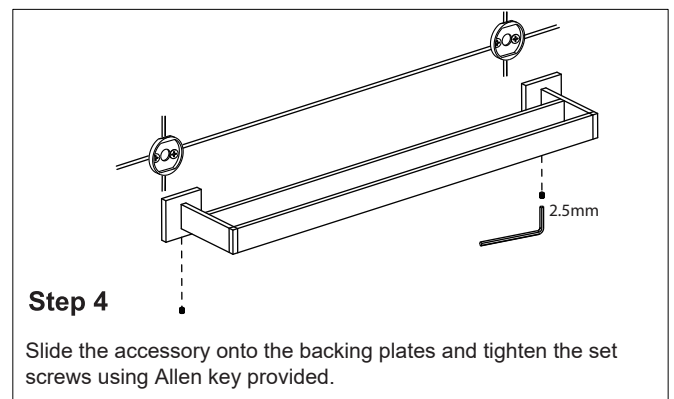

HAMBURG COLLECTION

DOUBLE TOWEL BARS

440242

Tools required for installation

Level	Pencil
Screwdriver	Drill
Hammer	