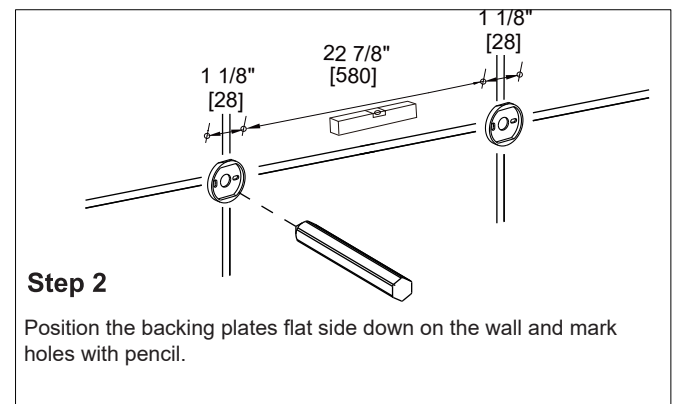

HAMBURG COLLECTION

DOUBLE TOWEL BARS

440242

Tools required for installation

Level	Pencil
Screwdriver	Drill
Hammer	