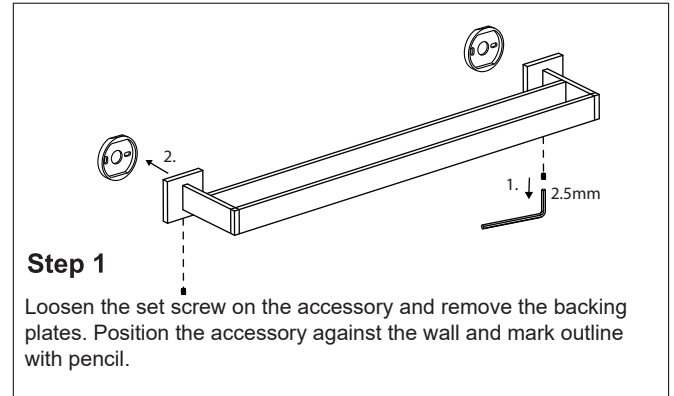

HAMBURG COLLECTION

DOUBLE TOWEL BARS

440242

Tools required for installation

Level	Pencil
Screwdriver	Drill
Hammer	