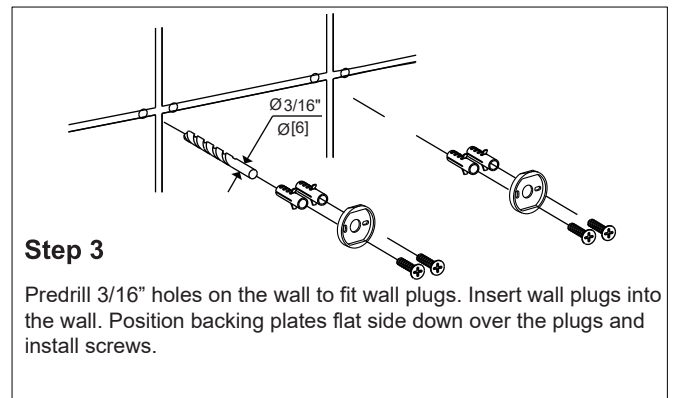

HAMBURG COLLECTION

DOUBLE TOWEL BARS

440242

Tools required for installation

Level	Pencil
Screwdriver	Drill
Hammer	